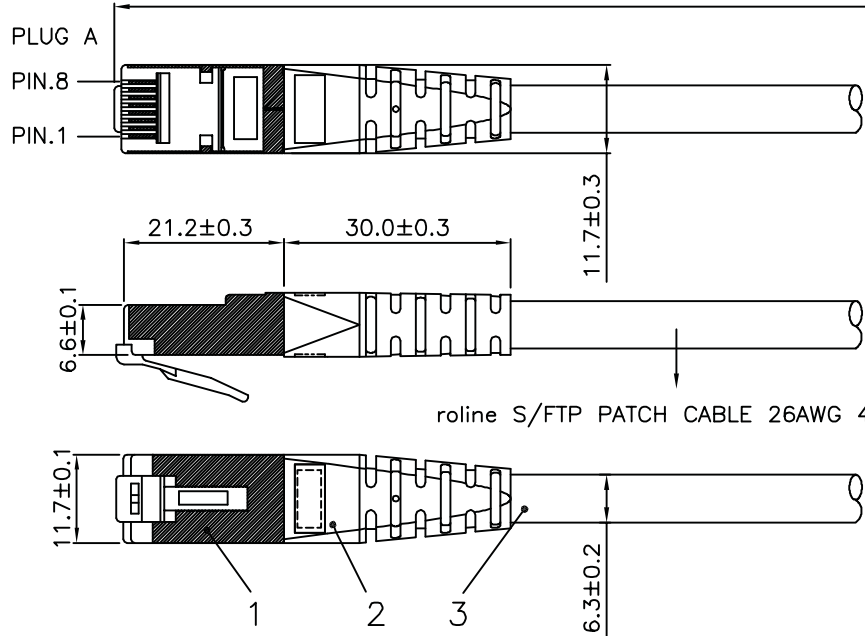

1

2

3

4

5

6

Total length (optional)

roline S/FTP PATCH CABLE 26AWG 4PR ISO/IEC 11801 & EN50288 CAT.6 XXXXXXXX-X

- (1) Jacket Color : Gray(RAL7035)
- (2) Wiring:T568B

item no.	length	tolerance
21.15.1310	0.3M	+20 -0
21.15.0830	0.5M	+20 -0
21.15.0831	1M	+20 -0
21.15.0823	1.5M	+20 -0
21.15.0832	2M	+20 -10
21.15.0833	3M	+20 -10
21.15.0835	5M	+30 -20
21.15.0837	7M	+30 -20
21.15.0840	10M	+30 -20
21.15.0845	15M	+30 -20
21.15.0850	20M	+70 -30

Specification :

Material :

- RJ45 Plug :
  - Housing : Polycarbonate,Transparent color.
  - Contact material : Phosphor Bronze with 50-60 micro-inch Nickel plated.
  - Contact finished : Min. 50 micro-inch Gold plated on surface contact area.
  - Shield : Bronze with Nickel plated.
- Molding : PVC.
- Cable :
  - Jacket : PVC.
  - Conductor : 26 AWG stranded copper.
  - Isolation : PE.
  - Shield : Aluminum Foil Shielded for Each Pair, Tin Copper Braid.
- Cable structure : S/FTP, 4 twisted pair.
- Minimum Bending Radius: 50mm

item no	21.15.1310	21.15.0830	21.15.0831	21.15.0823	21.15.0832
21.15.0833	21.15.0835	21.15.0837	21.15.0840	21.15.0845	21.15.0850

Desc		ROLINE Cat 6 S/FTP Patch Cord,Gray			
"#": Matching DIM.	DRAWING	23.JuL.2016	byz		
"*": Important DIM.	CHECK	23.JuL.2016	Jane		
Others General DIM.	APPROVAL	23.JuL.2016	Jaimy		
GENERAL TOLERANCE OF DIMENSIONS		DATE	NAME		
X.XXX ±0.005	X.XX ±0.05	SCALE	1/1 (A4)	UNIT	mm
X.X ±0.1		DRAWING NO.		DRAWING CLASSIFICATION	
		S		SHEET 1 OF 1	