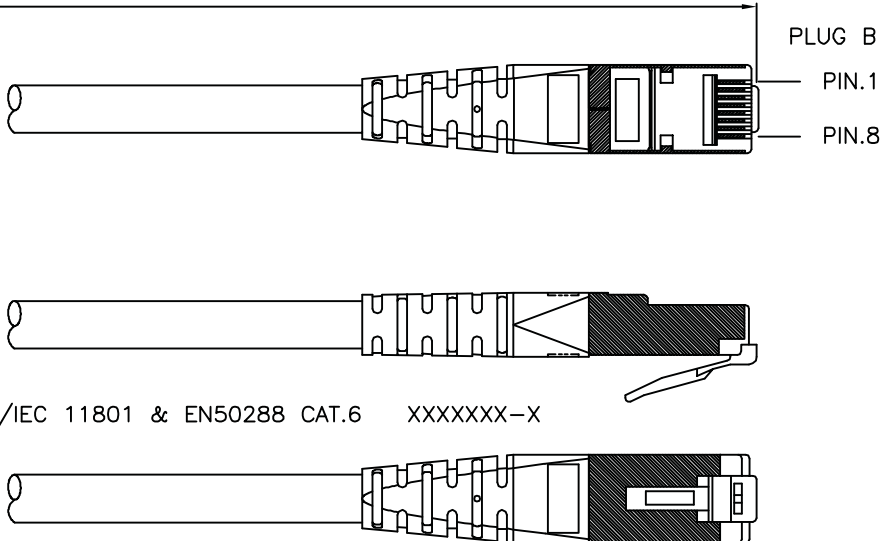

1

2

3

4

5

6

Total length (optional)

roline S/FTP PATCH CABLE 26AWG 4PR ISO/IEC 11801 & EN50288 CAT.6 XXXXXXXX-X

- (1) Jacket Color : Gray(RAL7035)
- (2) Wiring:T568B

item no.	length	tolerance
21.15.1310	0.3M	+20 -0
21.15.0830	0.5M	+20 -0
21.15.0831	1M	+20 -0
21.15.0823	1.5M	+20 -0
21.15.0832	2M	+20 -10
21.15.0833	3M	+20 -10
21.15.0835	5M	+30 -20
21.15.0837	7M	+30 -20
21.15.0840	10M	+30 -20
21.15.0845	15M	+30 -20
21.15.0850	20M	+70 -30

Specification :

Material :

- RJ45 Plug :
  - Housing : Polycarbonate,Transparent color.
  - Contact material : Phosphor Bronze with 50-60 micro-inch Nickel plated.
  - Contact finished : Min. 50 micro-inch Gold plated on surface contact area.
  - Shield : Bronze with Nickel plated.
- Molding : PVC.
- Cable :
  - Jacket : PVC.
  - Conductor : 26 AWG stranded copper.
  - Isolation : PE.
  - Shield : Aluminum Foil Shielded for Each Pair, Tin Copper Braid.
- Cable structure : S/FTP, 4 twisted pair.
- Minimum Bending Radius: 50mm

item no	21.15.1310	21.15.0830	21.15.0831	21.15.0823	21.15.0832
21.15.0833	21.15.0835	21.15.0837	21.15.0840	21.15.0845	21.15.0850

Desc		ROLINE Cat 6 S/FTP Patch Cord,Gray			
"#": Matching DIM.	DRAWING	23.JuL.2016	byz		
"*": Important DIM.	CHECK	23.JuL.2016	Jane		
Others General DIM.	APPROVAL	23.JuL.2016	Jaimy		
GENERAL TOLERANCE OF DIMENSIONS		DATE	NAME		
X.XXX ±0.005	X.XX ±0.05	SCALE	1/1 (A4)	UNIT	mm
X.X ±0.1		DRAWING NO.		DRAWING CLASSIFICATION	
		S		SHEET 1 OF 1	