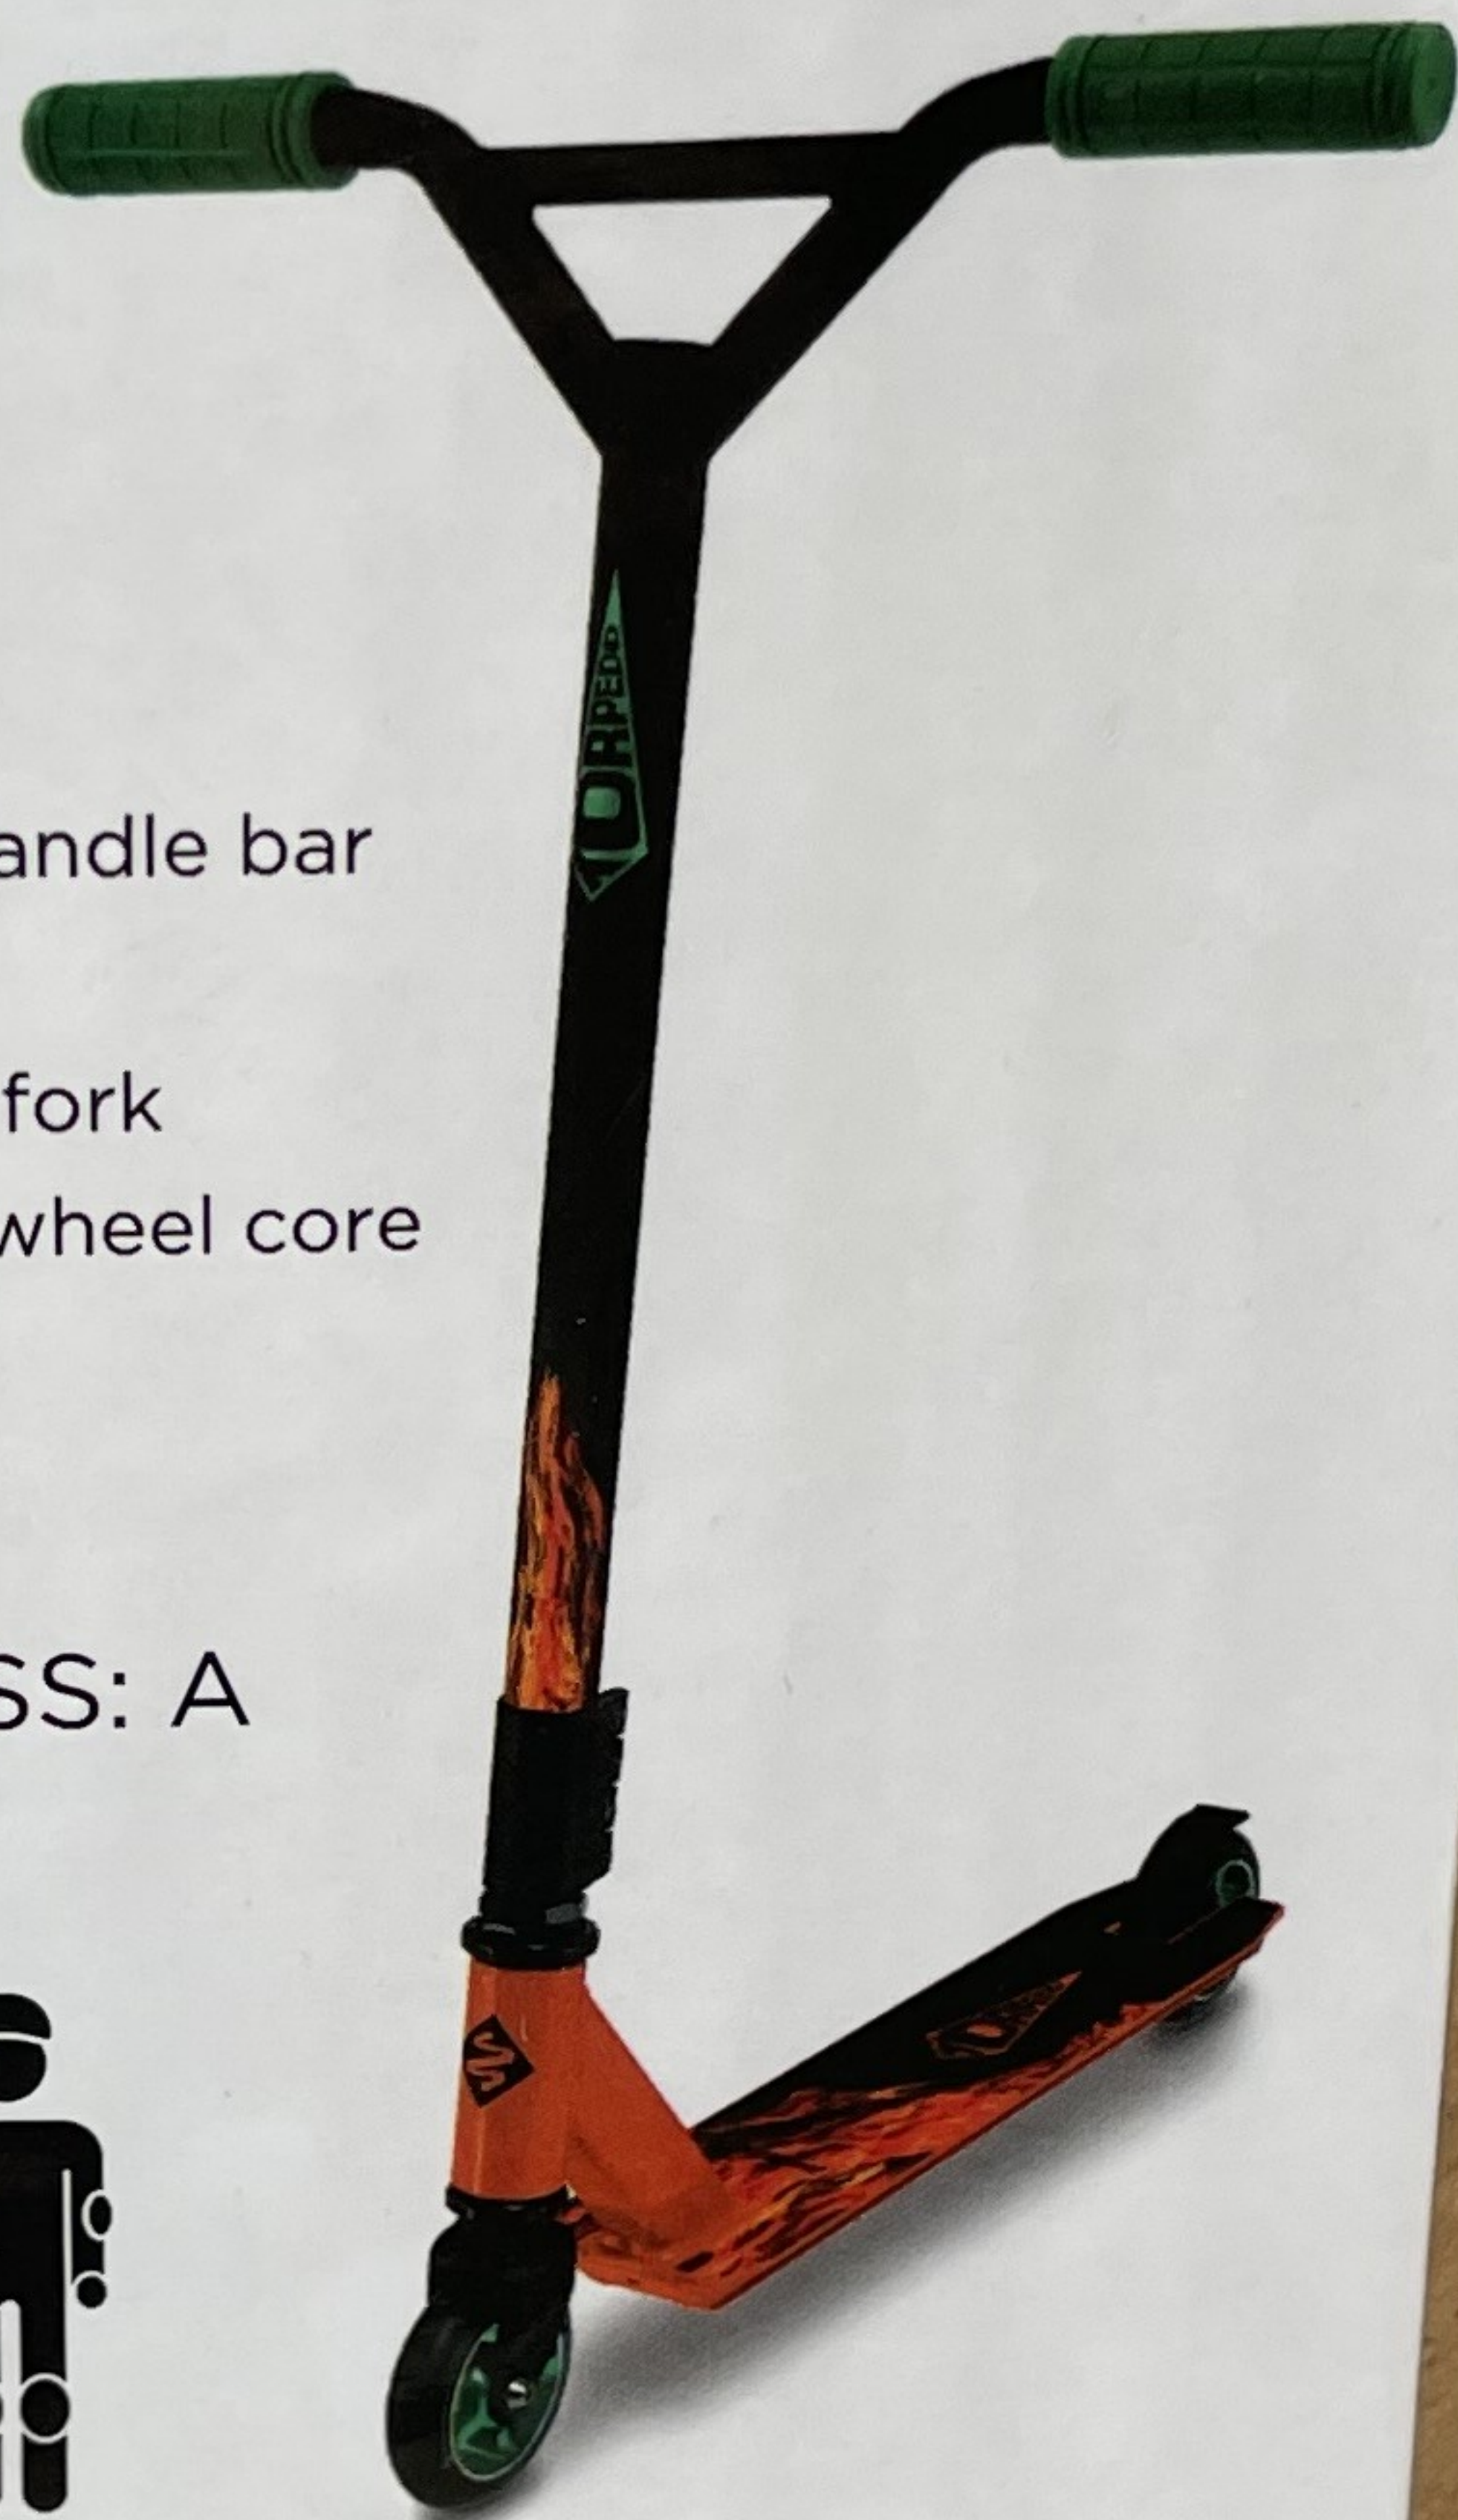

CE

TORPEDO Firestarter

Quantity: 1

SPECS

- Y-shape reinforced steel handle bar
- Pro Quad clamp
- Reinforced steel threaded fork
- Precision 6061 aluminium wheel core
- ABEC-7 bearings

**EN14619: 2019 CLASS: A
APPROVED**