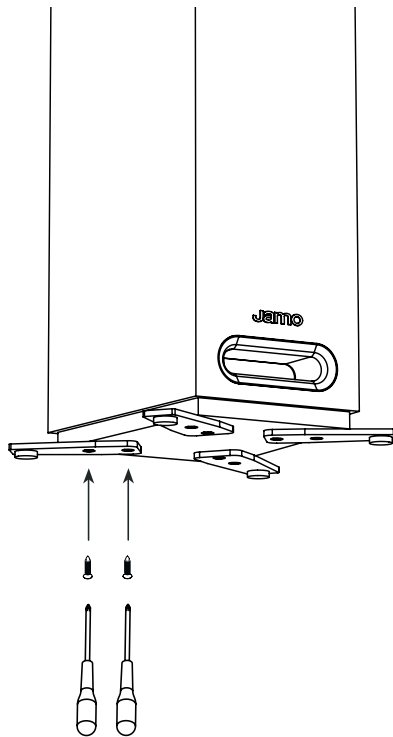

S 809 / S 807 / S 805