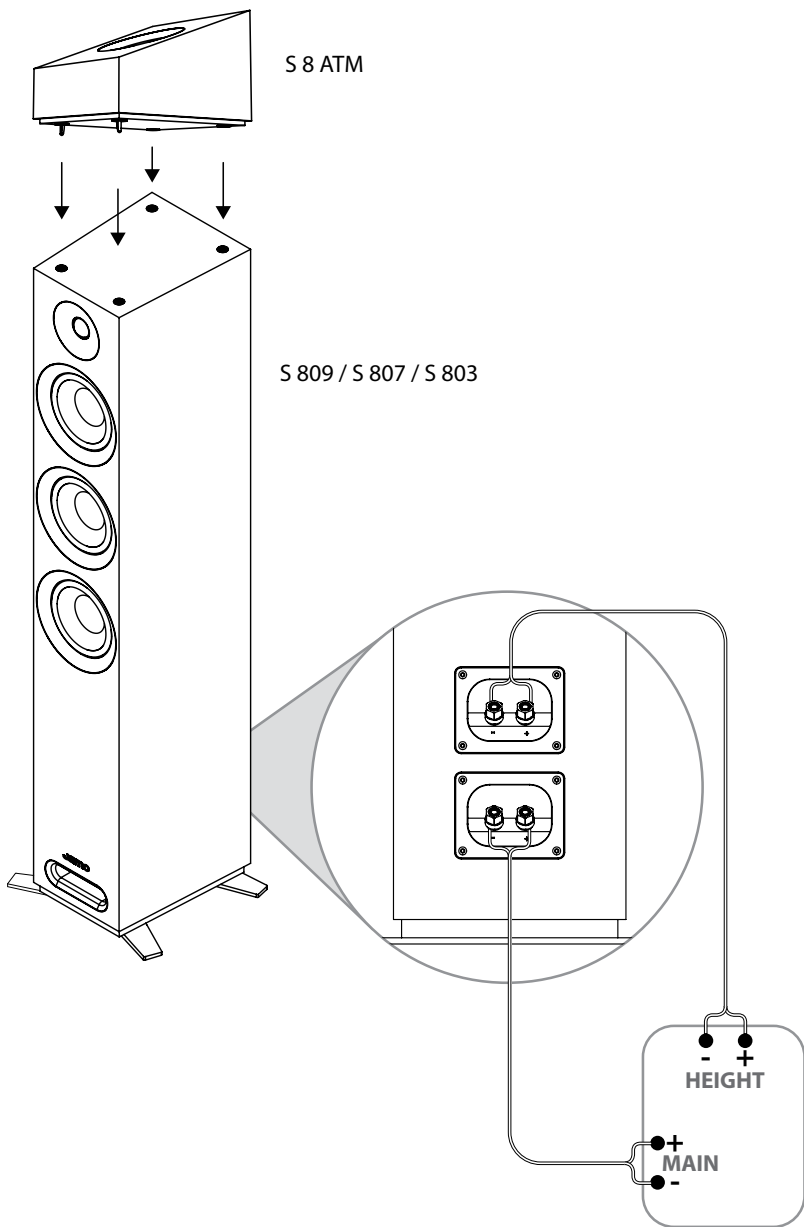

The exclamation point, within an equilateral triangle, is intended to alert the user to the presence of important operating and maintenance (servicing) instructions in the literature accompanying the product.

The lightning flash with arrowhead symbol within an equilateral triangle, is intended to alert the user to the presence of uninsulated "dangerous voltage" within the product's enclosure that may be of sufficient magnitude to constitute a risk of electrical shock to persons.

1 Placement

S 809 / S 807 / S 805

S 803 / S 801

S 803 / S 801

S 83 CEN / S 81 CEN

S 809 / S 807 / S 805

	FRONT	CEN	SUR
S 809	•		
S 807	•		
S 805	•		
S 83 CEN		•	
S 803	•		•
S 81 CEN		•	
S 801			•

2 Setup

S 809 / S 807 / S 805

S 803 / S 801

S 83 CEN / S 81 CEN

3 System Connection

S 809 / S 807 / S 805

S 809 / S 807 / S 805

S 803 / S 801

S 803 / S 801