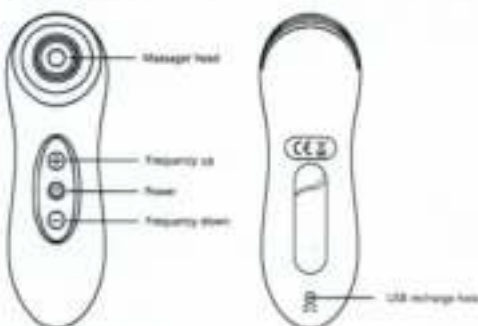

Specification for recharge

This product is recharged by means of USB power supply mode

Input voltage: 3-7V; Input current: 1-2A

Please use the charger with matching parameters to recharge. The charger without matching parameters may affect the service life of battery or damage the product.

The indicator of the product flickers when recharging and keeps on after it is fully charged.

The product has built-in function of current protection. The product turn into protection mode automatically and not available when recharging and back to service condition automatically after it is fully charged.

How to Use

Operating Instruction

Under power off condition, touch and hold the key "⊕" for 3s to turn on; under power on condition, touch and hold the key "⊖" for 3s to turn off.

After the power is turned on, press the key "⊕" to enhance the sucking strength of the massager head. There are 8 levels of strength of sucking available for adjustment.

Produktparameter

Produktname:	Kelchförmiges Saug-Massagegerät	Produktmaterial:	ABS + Silikon
Produktabmessung:	115*45*38mm	Farbe:	Rose / Pink / Lila
Maximale Lärm:	< 50db	Stromversorgungsmodus:	USB-Energieversorgung
Eingangsspannung:	3-7V	Eingangsstrom:	1-2A
Hauptfunktion:	10 Modus der Saugkraft		
Executive Standard:	Q/GM 001—2017		