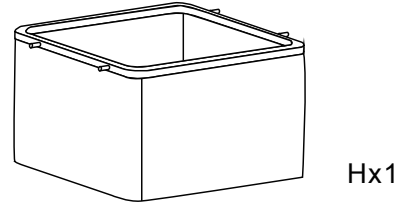

SET-UP INSTRUCTIONS

Maximum weight basket: 4kg

URBAN OUTDOOR
CABINET BAYSWATER

ax6

bx1

Ex3

AX1

Bx1

Cx1

Dx1

Fx1

Gx1

Hx1

1

2

3