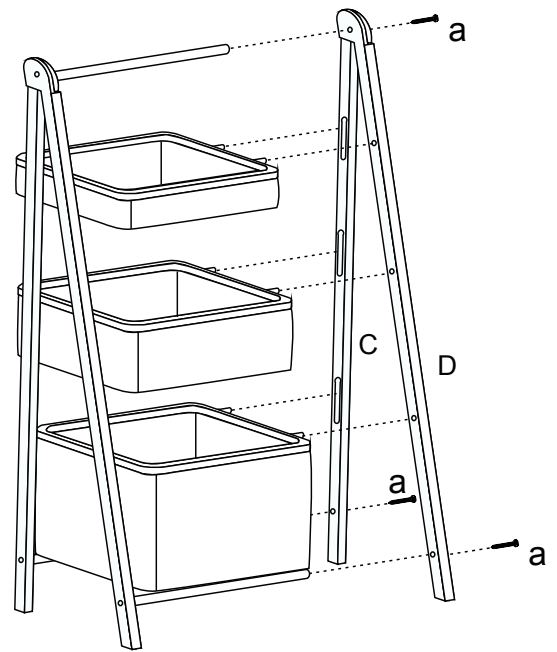

SET-UP INSTRUCTIONS

Maximum weight basket: 4kg

URBAN OUTDOOR
CABINET BAYSWATER

ax6

bx1

Ex3

AX1

Bx1

Cx1

Dx1

Fx1

Gx1

Hx1

1

2

3