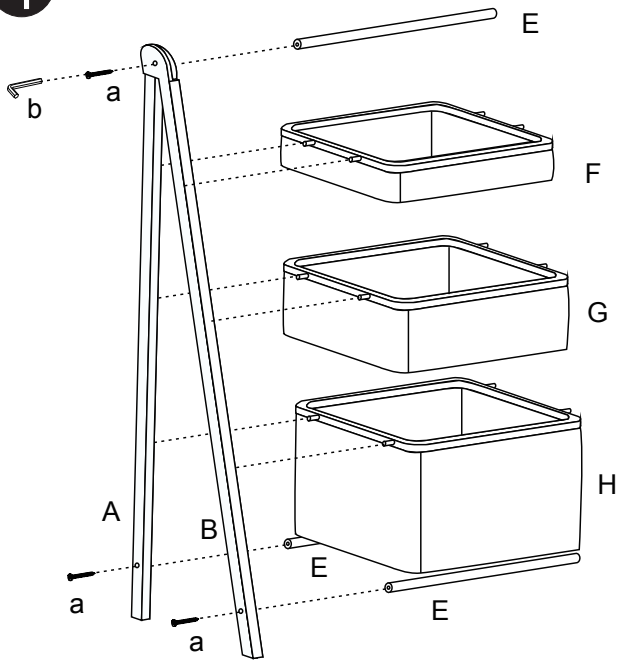

SET-UP INSTRUCTIONS

Maximum weight basket: 4kg

URBAN OUTDOOR
CABINET BAYSWATER

ax6

bx1

Ex3

AX1

Bx1

Cx1

Dx1

Fx1

Gx1

Hx1

1

2

3