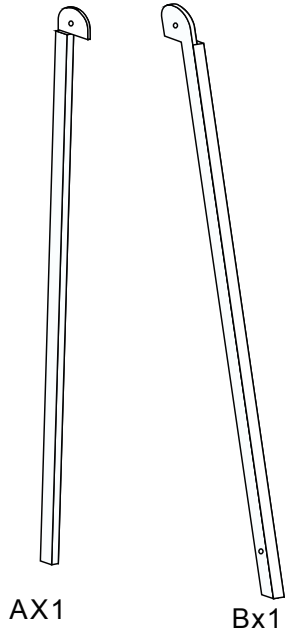

SET-UP INSTRUCTIONS

Maximum weight basket: 4kg

URBAN OUTDOOR
CABINET BAYSWATER

ax6

bx1

Ex3

AX1

Bx1

Cx1

Dx1

Fx1

Gx1

Hx1

1

2

3