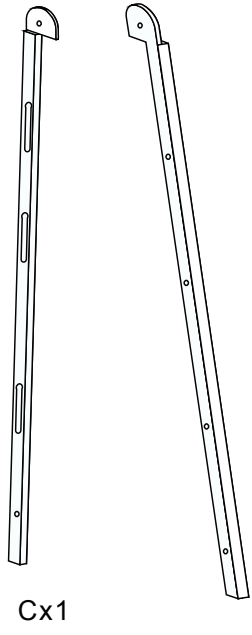

SET-UP INSTRUCTIONS

Maximum weight basket: 4kg

URBAN OUTDOOR
CABINET BAYSWATER

ax6

bx1

Ex3

AX1

Bx1

Cx1

Dx1

Fx1

Gx1

Hx1

1

2

3