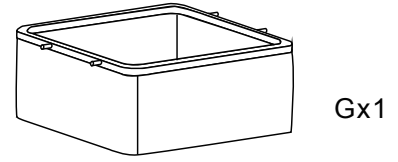

SET-UP INSTRUCTIONS

Maximum weight basket: 4kg

URBAN OUTDOOR
CABINET BAYSWATER

ax6

bx1

Ex3

AX1

Bx1

Cx1

Dx1

Fx1

Gx1

Hx1

1

2

3