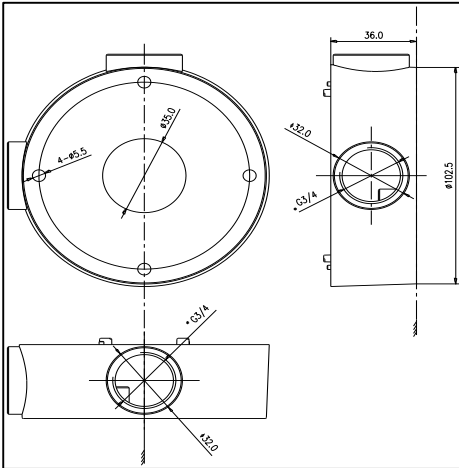

## DS-1260ZJ

Junction Box for Bullet Camera

### Dimension:

### Parameter:

Model	DS-1260ZJ
Parameters	Junction Box for Bullet Camera
Appearance	Hikvision White
Material	Aluminum Alloy
Dimension	Φ 88.5 mm
Weight	251g