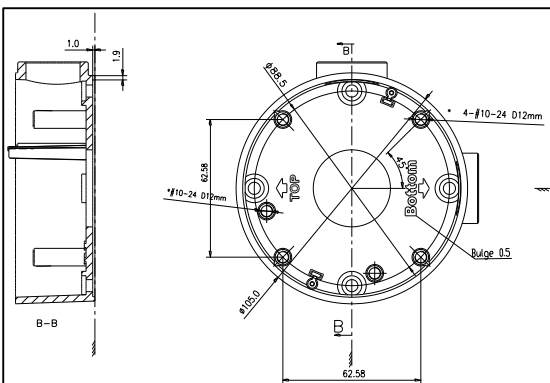

### Dimension:

### Parameter:

Model	DS-1260ZJ
Parameters	Junction Box for Bullet Camera
Appearance	Hikvision White
Material	Aluminum Alloy
Dimension	Φ 88.5 mm
Weight	251g