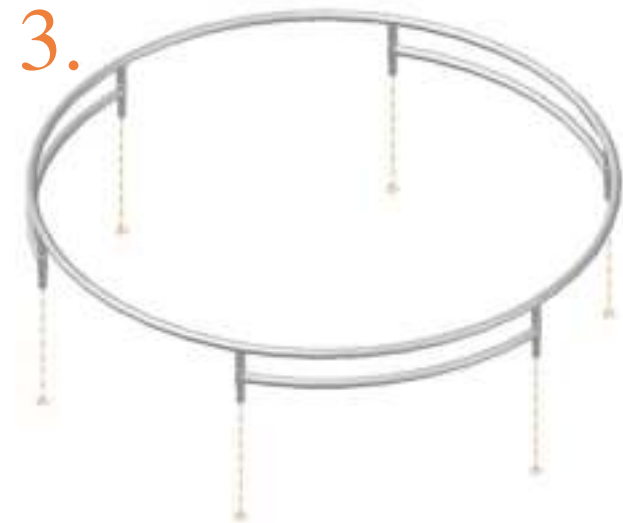

Model 08-I / Model 10-I

Aryna

Round trampolines

Assembly manual

Model 08-I / Model 10-I

Model-08-I ø245cm				Model-10-I ø305cm			
	Quantity	Part number		Quantity	Part number		
Jumping mat	1	TEPL-08-222		1	TEPL-10-222		
Galvanized spring L=175mm ø3.2mm	60	TEPL-200-211/C		72	TEPL-200-211/C		
Safety pad	1	TEPL-08-333-I (green) or AVGR-08-333-I (grey) or CAM-08-333-I (camouflage) or ANBL-08-333-I (black)		1	TEPL-10-333-I (green) or AVGR-10-333-I (grey) or CAM-10-333-I (camouflage) or ANBL-10-333-I (black)		
Fastener for safety pad	6	TEPL-ELAS-A		6	TEPL-ELAS-A		
Fastener for safety pad	12	TEPL-ELAS-B		18	TEPL-ELAS-B		
H-tube	3	TEPL-08-115		3	TEPL-10-115		
Inground pin	6	TEPL-PIN		6	TEPL-PIN		
C-tube	3	TEPL-08-113		3	TEPL-10-113		
K-tube	3	TEPL-08-114		3	TEPL-10-114		
Tool for spring	1	TOOL-SPRING		1	TOOL-SPRING		
Inground pin for safe pad	12	TEPL-SP-PIN		12	TEPL-SP-PIN		
Users Manual	1	208010101		1	208010101		
Warning Card	1	208040101		1	208040101		
Tie rip for warning card	1	209010102		1	209010102		
Safety manual	1	208010301		1	208010301		

5.

6.

7.

Safety net for Model 08-I / Model 10-I

	Model 08-i ø245cm		Model 10-i ø305cm	
	Quantity	Part number	Quantity	Part number
Pole with sleeve for safety net	6	AVBL-08-802-A + AVBL-08-802-C	6	AVBL-08-802-A + AVBL-08-802-C
Pole for safety net	6	AVBL-08-802-B	6	AVBL-10-802-B
Clamp	6	CLAMP-TOOL- SN-08-i	6	CLAMP-TOOL- SN-10-i
Safety net	1	ANBL-208	1	ANBL-210
Straps for safety net	6	TEPL-BAND	6	TEPL-BAND
Fiberglass Rod	1set	FIBERGLASS-ROD-08-i	1set	FIBERGLASS-ROD-10-i
Screw M6-30	6	M6-30	6	M6-30
Fastener for safety net	6	TEPL-ELAS-C	12	TEPL-ELAS-C
Closure for safety net	2	TEPL-KNOOPJE	2	TEPL-KNOOPJE
Screw M8-20	24	M8-20	24	M8-20
Allen key	2	ALLEN-KEY	2	ALLEN-KEY
Wrench	2	WRENCH	2	WRENCH
Cap	6	TOP-CAP-BD	6	TOP-CAP-BD