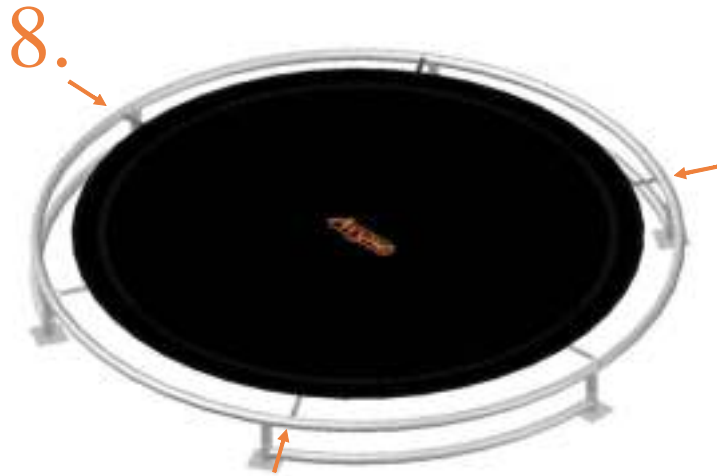

Model 08-I / Model 10-I

Aryna

Round trampolines

Assembly manual

Model 08-I / Model 10-I

Model-08-I ø245cm				Model-10-I ø305cm			
	Quantity	Part number		Quantity	Part number		
Jumping mat	1	TEPL-08-222		1	TEPL-10-222		
Galvanized spring L=175mm ø3.2mm	60	TEPL-200-211/C		72	TEPL-200-211/C		
Safety pad	1	TEPL-08-333-I (green) or AVGR-08-333-I (grey) or CAM-08-333-I (camouflage) or ANBL-08-333-I (black)		1	TEPL-10-333-I (green) or AVGR-10-333-I (grey) or CAM-10-333-I (camouflage) or ANBL-10-333-I (black)		
Fastener for safety pad	6	TEPL-ELAS-A		6	TEPL-ELAS-A		
Fastener for safety pad	12	TEPL-ELAS-B		18	TEPL-ELAS-B		
H-tube	3	TEPL-08-115		3	TEPL-10-115		
Inground pin	6	TEPL-PIN		6	TEPL-PIN		
C-tube	3	TEPL-08-113		3	TEPL-10-113		
K-tube	3	TEPL-08-114		3	TEPL-10-114		
Tool for spring	1	TOOL-SPRING		1	TOOL-SPRING		
Inground pin for safe pad	12	TEPL-SP-PIN		12	TEPL-SP-PIN		
Users Manual	1	208010101		1	208010101		
Warning Card	1	208040101		1	208040101		
Tie rip for warning card	1	209010102		1	209010102		
Safety manual	1	208010301		1	208010301		

5.

6.

7.

Safety net for Model 08-I / Model 10-I

	Model 08-i ø245cm		Model 10-i ø305cm	
	Quantity	Part number	Quantity	Part number
Pole with sleeve for safety net	6	AVBL-08-802-A + AVBL-08-802-C	6	AVBL-08-802-A + AVBL-08-802-C
Pole for safety net	6	AVBL-08-802-B	6	AVBL-10-802-B
Clamp	6	CLAMP-TOOL- SN-08-i	6	CLAMP-TOOL- SN-10-i
Safety net	1	ANBL-208	1	ANBL-210
Straps for safety net	6	TEPL-BAND	6	TEPL-BAND
Fiberglass Rod	1set	FIBERGLASS-ROD-08-i	1set	FIBERGLASS-ROD-10-i
Screw M6-30	6	M6-30	6	M6-30
Fastener for safety net	6	TEPL-ELAS-C	12	TEPL-ELAS-C
Closure for safety net	2	TEPL-KNOOPJE	2	TEPL-KNOOPJE
Screw M8-20	24	M8-20	24	M8-20
Allen key	2	ALLEN-KEY	2	ALLEN-KEY
Wrench	2	WRENCH	2	WRENCH
Cap	6	TOP-CAP-BD	6	TOP-CAP-BD