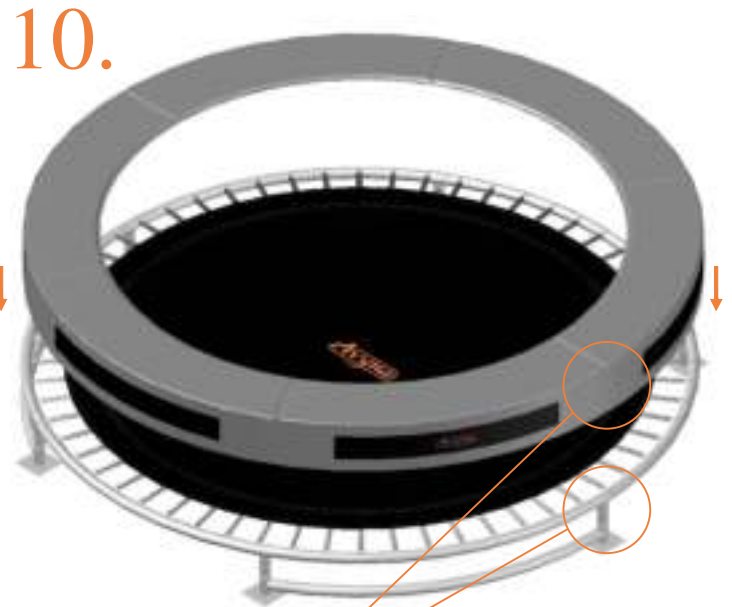

Model 08-I / Model 10-I

Aryna

Round trampolines

Assembly manual

Model 08-I / Model 10-I

Model-08-I ø245cm				Model-10-I ø305cm			
	Quantity	Part number		Quantity	Part number		
Jumping mat	1	TEPL-08-222		1	TEPL-10-222		
Galvanized spring L=175mm ø3.2mm	60	TEPL-200-211/C		72	TEPL-200-211/C		
Safety pad	1	TEPL-08-333-I (green) or AVGR-08-333-I (grey) or CAM-08-333-I (camouflage) or ANBL-08-333-I (black)		1	TEPL-10-333-I (green) or AVGR-10-333-I (grey) or CAM-10-333-I (camouflage) or ANBL-10-333-I (black)		
Fastener for safety pad	6	TEPL-ELAS-A		6	TEPL-ELAS-A		
Fastener for safety pad	12	TEPL-ELAS-B		18	TEPL-ELAS-B		
H-tube	3	TEPL-08-115		3	TEPL-10-115		
Inground pin	6	TEPL-PIN		6	TEPL-PIN		
C-tube	3	TEPL-08-113		3	TEPL-10-113		
K-tube	3	TEPL-08-114		3	TEPL-10-114		
Tool for spring	1	TOOL-SPRING		1	TOOL-SPRING		
Inground pin for safe pad	12	TEPL-SP-PIN		12	TEPL-SP-PIN		
Users Manual	1	208010101		1	208010101		
Warning Card	1	208040101		1	208040101		
Tie rip for warning card	1	209010102		1	209010102		
Safety manual	1	208010301		1	208010301		

5.

6.

7.

Safety net for Model 08-I / Model 10-I

	Model 08-i ø245cm		Model 10-i ø305cm	
	Quantity	Part number	Quantity	Part number
Pole with sleeve for safety net	6	AVBL-08-802-A + AVBL-08-802-C	6	AVBL-08-802-A + AVBL-08-802-C
Pole for safety net	6	AVBL-08-802-B	6	AVBL-10-802-B
Clamp	6	CLAMP-TOOL- SN-08-i	6	CLAMP-TOOL- SN-10-i
Safety net	1	ANBL-208	1	ANBL-210
Straps for safety net	6	TEPL-BAND	6	TEPL-BAND
Fiberglass Rod	1set	FIBERGLASS-ROD-08-i	1set	FIBERGLASS-ROD-10-i
Screw M6-30	6	M6-30	6	M6-30
Fastener for safety net	6	TEPL-ELAS-C	12	TEPL-ELAS-C
Closure for safety net	2	TEPL-KNOOPJE	2	TEPL-KNOOPJE
Screw M8-20	24	M8-20	24	M8-20
Allen key	2	ALLEN-KEY	2	ALLEN-KEY
Wrench	2	WRENCH	2	WRENCH
Cap	6	TOP-CAP-BD	6	TOP-CAP-BD