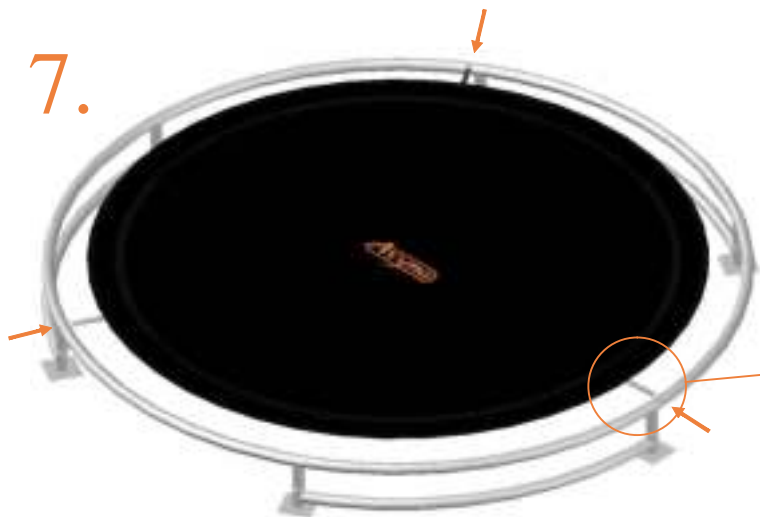

Model 08-I / Model 10-I

Aryna

Round trampolines

Assembly manual

Model 08-I / Model 10-I

Model-08-I ø245cm				Model-10-I ø305cm			
	Quantity	Part number		Quantity	Part number		
Jumping mat	1	TEPL-08-222		1	TEPL-10-222		
Galvanized spring L=175mm ø3.2mm	60	TEPL-200-211/C		72	TEPL-200-211/C		
Safety pad	1	TEPL-08-333-I (green) or AVGR-08-333-I (grey) or CAM-08-333-I (camouflage) or ANBL-08-333-I (black)		1	TEPL-10-333-I (green) or AVGR-10-333-I (grey) or CAM-10-333-I (camouflage) or ANBL-10-333-I (black)		
Fastener for safety pad	6	TEPL-ELAS-A		6	TEPL-ELAS-A		
Fastener for safety pad	12	TEPL-ELAS-B		18	TEPL-ELAS-B		
H-tube	3	TEPL-08-115		3	TEPL-10-115		
Inground pin	6	TEPL-PIN		6	TEPL-PIN		
C-tube	3	TEPL-08-113		3	TEPL-10-113		
K-tube	3	TEPL-08-114		3	TEPL-10-114		
Tool for spring	1	TOOL-SPRING		1	TOOL-SPRING		
Inground pin for safe pad	12	TEPL-SP-PIN		12	TEPL-SP-PIN		
Users Manual	1	208010101		1	208010101		
Warning Card	1	208040101		1	208040101		
Tie rip for warning card	1	209010102		1	209010102		
Safety manual	1	208010301		1	208010301		

5.

6.

7.

Safety net for Model 08-I / Model 10-I

	Model 08-i ø245cm		Model 10-i ø305cm	
	Quantity	Part number	Quantity	Part number
Pole with sleeve for safety net	6	AVBL-08-802-A + AVBL-08-802-C	6	AVBL-08-802-A + AVBL-08-802-C
Pole for safety net	6	AVBL-08-802-B	6	AVBL-10-802-B
Clamp	6	CLAMP-TOOL- SN-08-i	6	CLAMP-TOOL- SN-10-i
Safety net	1	ANBL-208	1	ANBL-210
Straps for safety net	6	TEPL-BAND	6	TEPL-BAND
Fiberglass Rod	1set	FIBERGLASS-ROD-08-i	1set	FIBERGLASS-ROD-10-i
Screw M6-30	6	M6-30	6	M6-30
Fastener for safety net	6	TEPL-ELAS-C	12	TEPL-ELAS-C
Closure for safety net	2	TEPL-KNOOPJE	2	TEPL-KNOOPJE
Screw M8-20	24	M8-20	24	M8-20
Allen key	2	ALLEN-KEY	2	ALLEN-KEY
Wrench	2	WRENCH	2	WRENCH
Cap	6	TOP-CAP-BD	6	TOP-CAP-BD