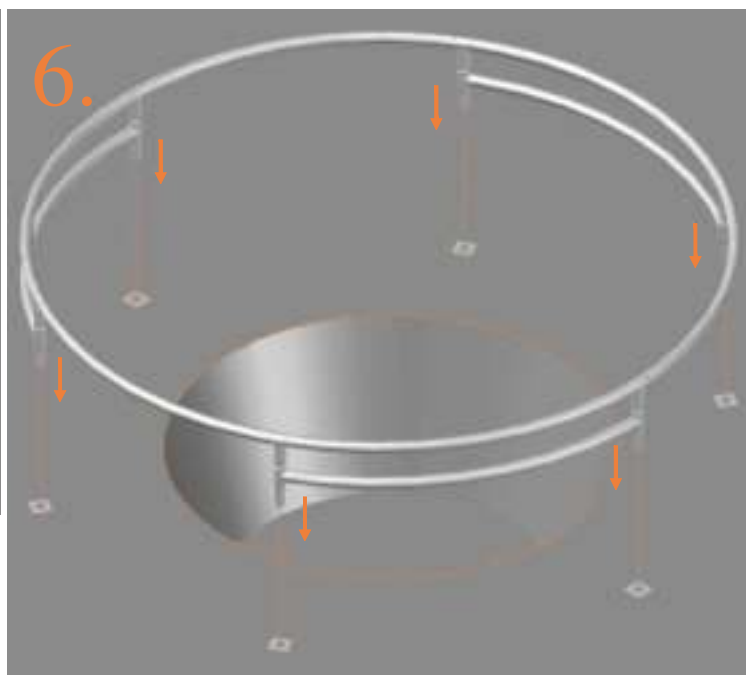

Model 08-I / Model 10-I

Aryna

Round trampolines

Assembly manual

Model 08-I / Model 10-I

Model-08-I ø245cm				Model-10-I ø305cm			
	Quantity	Part number		Quantity	Part number		
Jumping mat	1	TEPL-08-222		1	TEPL-10-222		
Galvanized spring L=175mm ø3.2mm	60	TEPL-200-211/C		72	TEPL-200-211/C		
Safety pad	1	TEPL-08-333-I (green) or AVGR-08-333-I (grey) or CAM-08-333-I (camouflage) or ANBL-08-333-I (black)		1	TEPL-10-333-I (green) or AVGR-10-333-I (grey) or CAM-10-333-I (camouflage) or ANBL-10-333-I (black)		
Fastener for safety pad	6	TEPL-ELAS-A		6	TEPL-ELAS-A		
Fastener for safety pad	12	TEPL-ELAS-B		18	TEPL-ELAS-B		
H-tube	3	TEPL-08-115		3	TEPL-10-115		
Inground pin	6	TEPL-PIN		6	TEPL-PIN		
C-tube	3	TEPL-08-113		3	TEPL-10-113		
K-tube	3	TEPL-08-114		3	TEPL-10-114		
Tool for spring	1	TOOL-SPRING		1	TOOL-SPRING		
Inground pin for safe pad	12	TEPL-SP-PIN		12	TEPL-SP-PIN		
Users Manual	1	208010101		1	208010101		
Warning Card	1	208040101		1	208040101		
Tie rip for warning card	1	209010102		1	209010102		
Safety manual	1	208010301		1	208010301		

5.

6.

7.

Safety net for Model 08-I / Model 10-I

	Model 08-i ø245cm		Model 10-i ø305cm	
	Quantity	Part number	Quantity	Part number
Pole with sleeve for safety net	6	AVBL-08-802-A + AVBL-08-802-C	6	AVBL-08-802-A + AVBL-08-802-C
Pole for safety net	6	AVBL-08-802-B	6	AVBL-10-802-B
Clamp	6	CLAMP-TOOL- SN-08-i	6	CLAMP-TOOL- SN-10-i
Safety net	1	ANBL-208	1	ANBL-210
Straps for safety net	6	TEPL-BAND	6	TEPL-BAND
Fiberglass Rod	1set	FIBERGLASS-ROD-08-i	1set	FIBERGLASS-ROD-10-i
Screw M6-30	6	M6-30	6	M6-30
Fastener for safety net	6	TEPL-ELAS-C	12	TEPL-ELAS-C
Closure for safety net	2	TEPL-KNOOPJE	2	TEPL-KNOOPJE
Screw M8-20	24	M8-20	24	M8-20
Allen key	2	ALLEN-KEY	2	ALLEN-KEY
Wrench	2	WRENCH	2	WRENCH
Cap	6	TOP-CAP-BD	6	TOP-CAP-BD