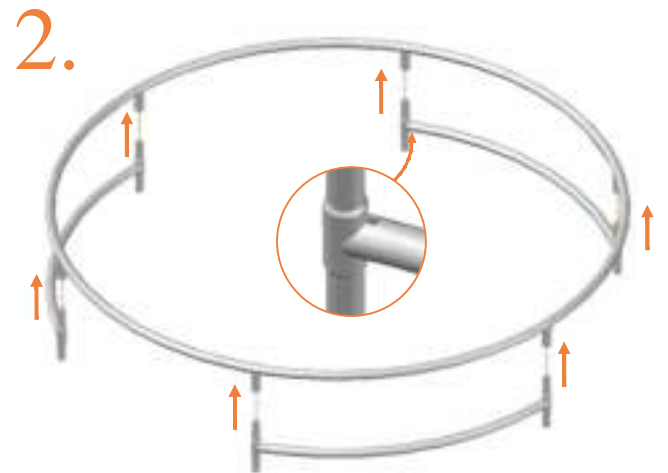

Model 08-I / Model 10-I

Aryna

Round trampolines

Assembly manual

Model 08-I / Model 10-I

Model-08-I ø245cm				Model-10-I ø305cm			
	Quantity	Part number		Quantity	Part number		
Jumping mat	1	TEPL-08-222		1	TEPL-10-222		
Galvanized spring L=175mm ø3.2mm	60	TEPL-200-211/C		72	TEPL-200-211/C		
Safety pad	1	TEPL-08-333-I (green) or AVGR-08-333-I (grey) or CAM-08-333-I (camouflage) or ANBL-08-333-I (black)		1	TEPL-10-333-I (green) or AVGR-10-333-I (grey) or CAM-10-333-I (camouflage) or ANBL-10-333-I (black)		
Fastener for safety pad	6	TEPL-ELAS-A		6	TEPL-ELAS-A		
Fastener for safety pad	12	TEPL-ELAS-B		18	TEPL-ELAS-B		
H-tube	3	TEPL-08-115		3	TEPL-10-115		
Inground pin	6	TEPL-PIN		6	TEPL-PIN		
C-tube	3	TEPL-08-113		3	TEPL-10-113		
K-tube	3	TEPL-08-114		3	TEPL-10-114		
Tool for spring	1	TOOL-SPRING		1	TOOL-SPRING		
Inground pin for safe pad	12	TEPL-SP-PIN		12	TEPL-SP-PIN		
Users Manual	1	208010101		1	208010101		
Warning Card	1	208040101		1	208040101		
Tie rip for warning card	1	209010102		1	209010102		
Safety manual	1	208010301		1	208010301		

5.

6.

7.

Safety net for Model 08-I / Model 10-I

	Model 08-i ø245cm		Model 10-i ø305cm	
	Quantity	Part number	Quantity	Part number
Pole with sleeve for safety net	6	AVBL-08-802-A + AVBL-08-802-C	6	AVBL-08-802-A + AVBL-08-802-C
Pole for safety net	6	AVBL-08-802-B	6	AVBL-10-802-B
Clamp	6	CLAMP-TOOL- SN-08-i	6	CLAMP-TOOL- SN-10-i
Safety net	1	ANBL-208	1	ANBL-210
Straps for safety net	6	TEPL-BAND	6	TEPL-BAND
Fiberglass Rod	1set	FIBERGLASS-ROD-08-i	1set	FIBERGLASS-ROD-10-i
Screw M6-30	6	M6-30	6	M6-30
Fastener for safety net	6	TEPL-ELAS-C	12	TEPL-ELAS-C
Closure for safety net	2	TEPL-KNOOPJE	2	TEPL-KNOOPJE
Screw M8-20	24	M8-20	24	M8-20
Allen key	2	ALLEN-KEY	2	ALLEN-KEY
Wrench	2	WRENCH	2	WRENCH
Cap	6	TOP-CAP-BD	6	TOP-CAP-BD