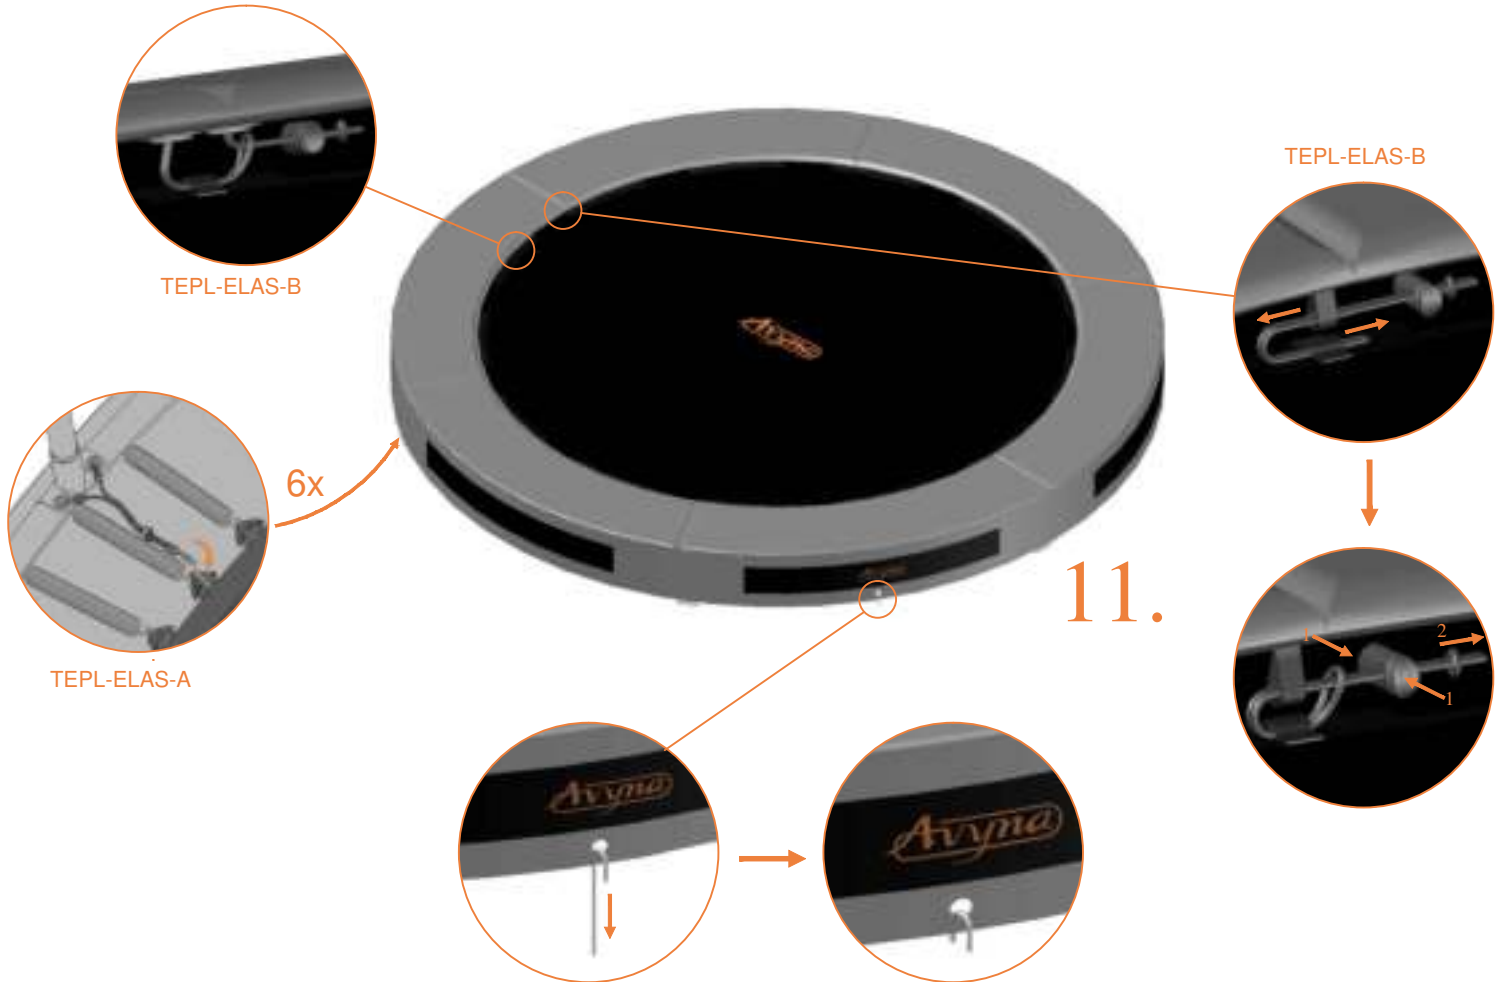

Model 08-I / Model 10-I

Aryna

Round trampolines

Assembly manual

Model 08-I / Model 10-I

Model-08-I ø245cm				Model-10-I ø305cm			
	Quantity	Part number		Quantity	Part number		
Jumping mat	1	TEPL-08-222		1	TEPL-10-222		
Galvanized spring L=175mm ø3.2mm	60	TEPL-200-211/C		72	TEPL-200-211/C		
Safety pad	1	TEPL-08-333-I (green) or AVGR-08-333-I (grey) or CAM-08-333-I (camouflage) or ANBL-08-333-I (black)		1	TEPL-10-333-I (green) or AVGR-10-333-I (grey) or CAM-10-333-I (camouflage) or ANBL-10-333-I (black)		
Fastener for safety pad	6	TEPL-ELAS-A		6	TEPL-ELAS-A		
Fastener for safety pad	12	TEPL-ELAS-B		18	TEPL-ELAS-B		
H-tube	3	TEPL-08-115		3	TEPL-10-115		
Inground pin	6	TEPL-PIN		6	TEPL-PIN		
C-tube	3	TEPL-08-113		3	TEPL-10-113		
K-tube	3	TEPL-08-114		3	TEPL-10-114		
Tool for spring	1	TOOL-SPRING		1	TOOL-SPRING		
Inground pin for safe pad	12	TEPL-SP-PIN		12	TEPL-SP-PIN		
Users Manual	1	208010101		1	208010101		
Warning Card	1	208040101		1	208040101		
Tie rip for warning card	1	209010102		1	209010102		
Safety manual	1	208010301		1	208010301		

5.

6.

7.

Safety net for Model 08-I / Model 10-I

	Model 08-i ø245cm		Model 10-i ø305cm	
	Quantity	Part number	Quantity	Part number
Pole with sleeve for safety net	6	AVBL-08-802-A + AVBL-08-802-C	6	AVBL-08-802-A + AVBL-08-802-C
Pole for safety net	6	AVBL-08-802-B	6	AVBL-10-802-B
Clamp	6	CLAMP-TOOL- SN-08-i	6	CLAMP-TOOL- SN-10-i
Safety net	1	ANBL-208	1	ANBL-210
Straps for safety net	6	TEPL-BAND	6	TEPL-BAND
Fiberglass Rod	1set	FIBERGLASS-ROD-08-i	1set	FIBERGLASS-ROD-10-i
Screw M6-30	6	M6-30	6	M6-30
Fastener for safety net	6	TEPL-ELAS-C	12	TEPL-ELAS-C
Closure for safety net	2	TEPL-KNOOPJE	2	TEPL-KNOOPJE
Screw M8-20	24	M8-20	24	M8-20
Allen key	2	ALLEN-KEY	2	ALLEN-KEY
Wrench	2	WRENCH	2	WRENCH
Cap	6	TOP-CAP-BD	6	TOP-CAP-BD