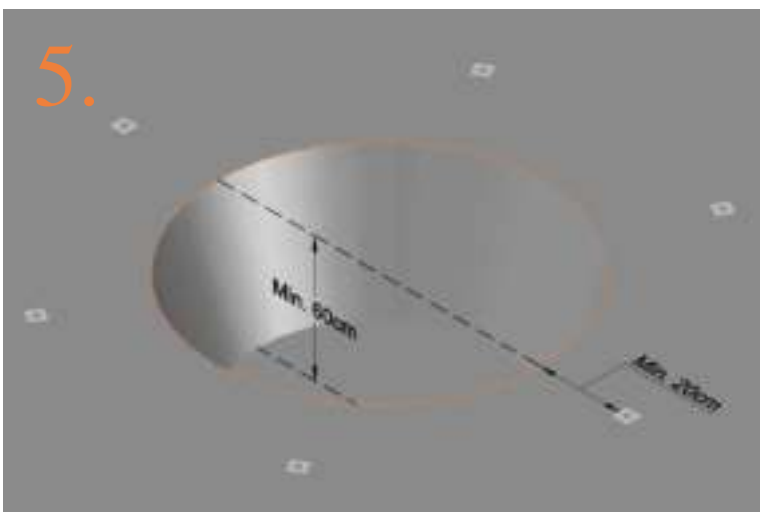

Model 08-I / Model 10-I

Aryna

Round trampolines

Assembly manual

Model 08-I / Model 10-I

Model-08-I ø245cm				Model-10-I ø305cm			
	Quantity	Part number		Quantity	Part number		
Jumping mat	1	TEPL-08-222		1	TEPL-10-222		
Galvanized spring L=175mm ø3.2mm	60	TEPL-200-211/C		72	TEPL-200-211/C		
Safety pad	1	TEPL-08-333-I (green) or AVGR-08-333-I (grey) or CAM-08-333-I (camouflage) or ANBL-08-333-I (black)		1	TEPL-10-333-I (green) or AVGR-10-333-I (grey) or CAM-10-333-I (camouflage) or ANBL-10-333-I (black)		
Fastener for safety pad	6	TEPL-ELAS-A		6	TEPL-ELAS-A		
Fastener for safety pad	12	TEPL-ELAS-B		18	TEPL-ELAS-B		
H-tube	3	TEPL-08-115		3	TEPL-10-115		
Inground pin	6	TEPL-PIN		6	TEPL-PIN		
C-tube	3	TEPL-08-113		3	TEPL-10-113		
K-tube	3	TEPL-08-114		3	TEPL-10-114		
Tool for spring	1	TOOL-SPRING		1	TOOL-SPRING		
Inground pin for safe pad	12	TEPL-SP-PIN		12	TEPL-SP-PIN		
Users Manual	1	208010101		1	208010101		
Warning Card	1	208040101		1	208040101		
Tie rip for warning card	1	209010102		1	209010102		
Safety manual	1	208010301		1	208010301		

5.

6.

7.

Safety net for Model 08-I / Model 10-I

	Model 08-i ø245cm		Model 10-i ø305cm	
	Quantity	Part number	Quantity	Part number
Pole with sleeve for safety net	6	AVBL-08-802-A + AVBL-08-802-C	6	AVBL-08-802-A + AVBL-08-802-C
Pole for safety net	6	AVBL-08-802-B	6	AVBL-10-802-B
Clamp	6	CLAMP-TOOL- SN-08-i	6	CLAMP-TOOL- SN-10-i
Safety net	1	ANBL-208	1	ANBL-210
Straps for safety net	6	TEPL-BAND	6	TEPL-BAND
Fiberglass Rod	1set	FIBERGLASS-ROD-08-i	1set	FIBERGLASS-ROD-10-i
Screw M6-30	6	M6-30	6	M6-30
Fastener for safety net	6	TEPL-ELAS-C	12	TEPL-ELAS-C
Closure for safety net	2	TEPL-KNOOPJE	2	TEPL-KNOOPJE
Screw M8-20	24	M8-20	24	M8-20
Allen key	2	ALLEN-KEY	2	ALLEN-KEY
Wrench	2	WRENCH	2	WRENCH
Cap	6	TOP-CAP-BD	6	TOP-CAP-BD