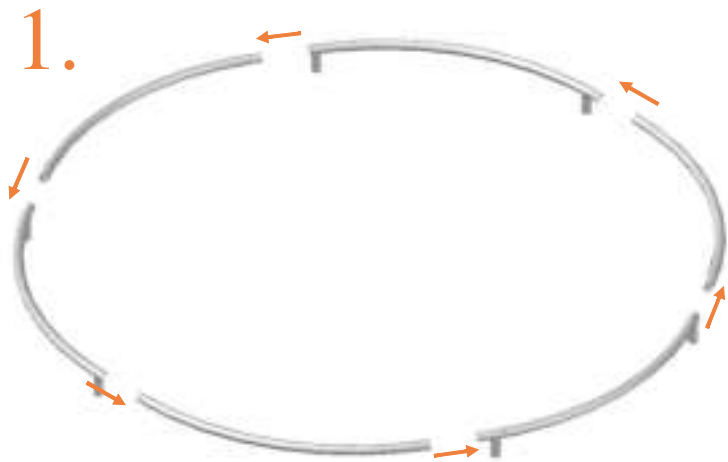

Model 08-I / Model 10-I

Aryna

Round trampolines

Assembly manual

Model 08-I / Model 10-I

Model-08-I ø245cm				Model-10-I ø305cm			
	Quantity	Part number		Quantity	Part number		
Jumping mat	1	TEPL-08-222		1	TEPL-10-222		
Galvanized spring L=175mm ø3.2mm	60	TEPL-200-211/C		72	TEPL-200-211/C		
Safety pad	1	TEPL-08-333-I (green) or AVGR-08-333-I (grey) or CAM-08-333-I (camouflage) or ANBL-08-333-I (black)		1	TEPL-10-333-I (green) or AVGR-10-333-I (grey) or CAM-10-333-I (camouflage) or ANBL-10-333-I (black)		
Fastener for safety pad	6	TEPL-ELAS-A		6	TEPL-ELAS-A		
Fastener for safety pad	12	TEPL-ELAS-B		18	TEPL-ELAS-B		
H-tube	3	TEPL-08-115		3	TEPL-10-115		
Inground pin	6	TEPL-PIN		6	TEPL-PIN		
C-tube	3	TEPL-08-113		3	TEPL-10-113		
K-tube	3	TEPL-08-114		3	TEPL-10-114		
Tool for spring	1	TOOL-SPRING		1	TOOL-SPRING		
Inground pin for safe pad	12	TEPL-SP-PIN		12	TEPL-SP-PIN		
Users Manual	1	208010101		1	208010101		
Warning Card	1	208040101		1	208040101		
Tie rip for warning card	1	209010102		1	209010102		
Safety manual	1	208010301		1	208010301		

5.

6.

7.

Safety net for Model 08-I / Model 10-I

	Model 08-i ø245cm		Model 10-i ø305cm	
	Quantity	Part number	Quantity	Part number
Pole with sleeve for safety net	6	AVBL-08-802-A + AVBL-08-802-C	6	AVBL-08-802-A + AVBL-08-802-C
Pole for safety net	6	AVBL-08-802-B	6	AVBL-10-802-B
Clamp	6	CLAMP-TOOL- SN-08-i	6	CLAMP-TOOL- SN-10-i
Safety net	1	ANBL-208	1	ANBL-210
Straps for safety net	6	TEPL-BAND	6	TEPL-BAND
Fiberglass Rod	1set	FIBERGLASS-ROD-08-i	1set	FIBERGLASS-ROD-10-i
Screw M6-30	6	M6-30	6	M6-30
Fastener for safety net	6	TEPL-ELAS-C	12	TEPL-ELAS-C
Closure for safety net	2	TEPL-KNOOPJE	2	TEPL-KNOOPJE
Screw M8-20	24	M8-20	24	M8-20
Allen key	2	ALLEN-KEY	2	ALLEN-KEY
Wrench	2	WRENCH	2	WRENCH
Cap	6	TOP-CAP-BD	6	TOP-CAP-BD