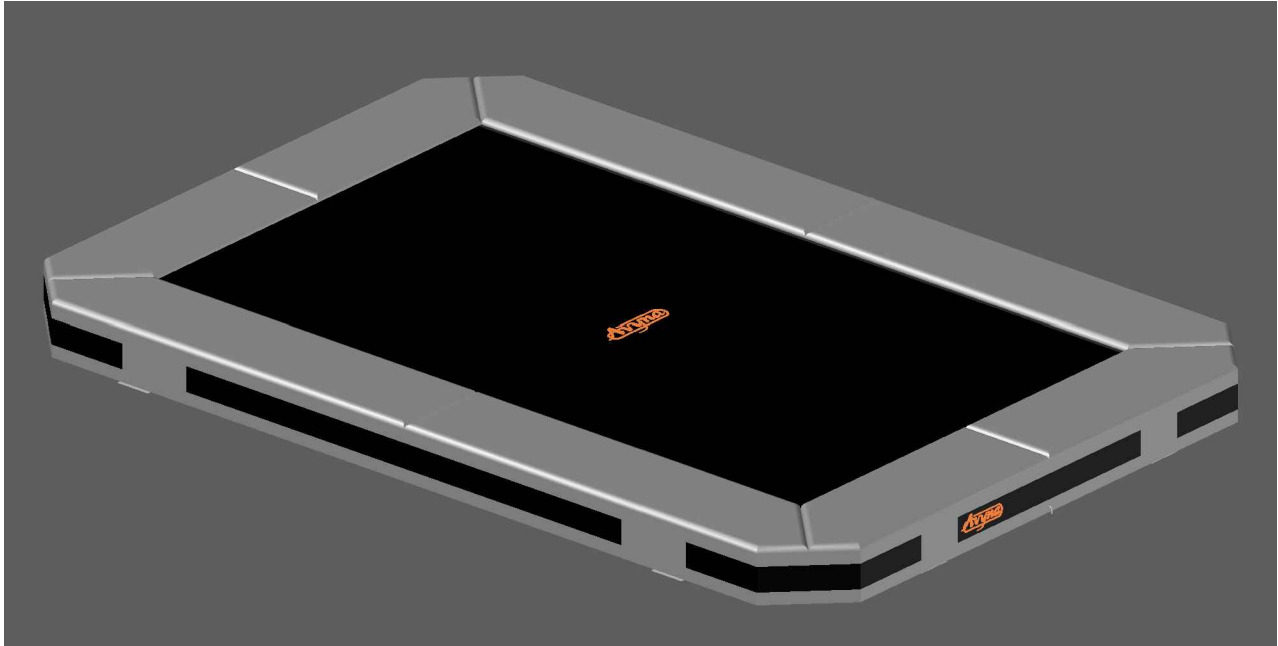

Model 223-I / Model 234-I  
Model 238-I

*Avyna*

# Rectangular trampolines

## Assembly manual

Model 223-I / Model 234-I  
Model 238-I

		Model 223-I APPROX 305x225cm		Model 234-I APPROX 340x240cm		Model 238-I APPROX 380x255cm	
		Quantity	Part number	Quantity	Part number	Quantity	Part number
Jumping mat		1	TEPL-223-I-222	1	TEPL-234-I-222	1	TEPL-238-I-222
Galvanized spring L=215mm Ø3.2mm			TEPL-200-211/A	78	TEPL-200-211/A	90	TEPL-200-211/A
Galvanized spring L=175mm Ø3.2mm		74	TEPL-200-211/C	4	TEPL-200-211/C	4	TEPL-200-211/C
Galvanized spring L=140mm Ø3.2mm		4	TEPL-200-211/E				
Safety pad		1	TEPL-223-I-333-green or AVGR-223-I-333-grey or CAM-223-I-333-camouflage OR AVBL-223-I-black	1	TEPL-234-I-333-green or AVGR-234-I-333-grey or CAM-234-I-333-camouflage OR AVBL-234-I-black	1	TEPL-238-I-333-green or AVGR-238-I-333-grey or CAM-238-I-333-camouflage or AVBL-238-I-333-black
Fastener for Safety pad		8	TEPL-ELAS-A	12	TEPL-ELAS-A	12	TEPL-ELAS-A
Inground pin		8	TEPL-PIN	8	TEPL-PIN	8	TEPL-PIN
K-tube		2	TEPL-223-1141	2	TEPL-234-1141	2	TEPL-238-1141

		Model 223-I APPROX 305x225cm		Model 234-I APPROX 340x240cm		Model 238-I APPROX 380x255cm	
		Quantity	Part number	Quantity	Part number	Quantity	Part number
C-tube		2	TEPL-223-112	2	TEPL-234-112	2	TEPL-238-112
Tool for spring		1	TOOL-SPRING	1	TOOL-SPRING	1	TOOL-SPRING
Inground pin		8	TEPL-SP-PIN	12	TEPL-SP-PIN	12	TEPL-SP-PIN
Fastener for Safety pad		20	TEPL-ELAS-B	20	TEPL-ELAS-B	20	TEPL-ELAS-B
Users Manual		1	208010101	1	208010101	1	208010101
Warning Card		1	208040101	1	208040101	1	208040101
Tie rip for warning card		1	209010102	1	209010102	1	209010102
Safety manual		1	208010301	1	208010301	1	208010301