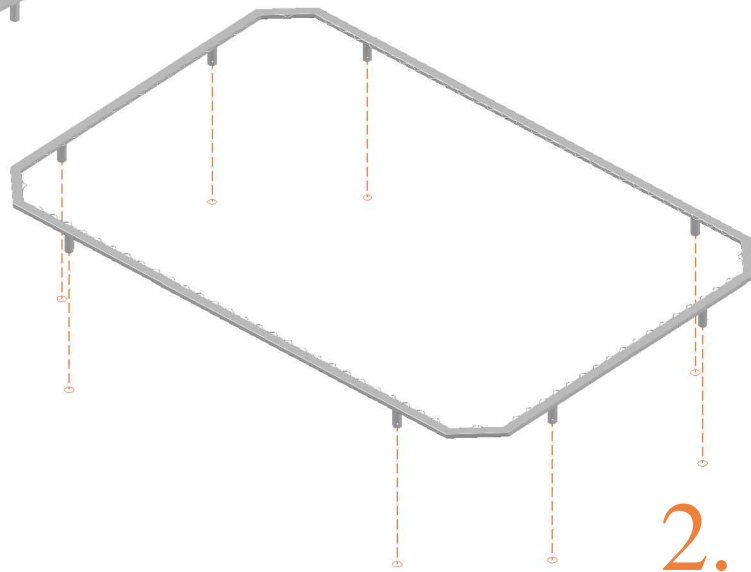

# Rectangular trampolines

## Assembly manual

Model 223-I / Model 234-I  
Model 238-I

		Model 223-I APPROX 305x225cm		Model 234-I APPROX 340x240cm		Model 238-I APPROX 380x255cm	
		Quantity	Part number	Quantity	Part number	Quantity	Part number
Jumping mat		1	TEPL-223-I-222	1	TEPL-234-I-222	1	TEPL-238-I-222
Galvanized spring L=215mm Ø3.2mm			TEPL-200-211/A	78	TEPL-200-211/A	90	TEPL-200-211/A
Galvanized spring L=175mm Ø3.2mm		74	TEPL-200-211/C	4	TEPL-200-211/C	4	TEPL-200-211/C
Galvanized spring L=140mm Ø3.2mm		4	TEPL-200-211/E				
Safety pad		1	TEPL-223-I-333-green or AVGR-223-I-333-grey or CAM-223-I-333-camouflage OR AVBL-223-I-black	1	TEPL-234-I-333-green or AVGR-234-I-333-grey or CAM-234-I-333-camouflage OR AVBL-234-I-black	1	TEPL-238-I-333-green or AVGR-238-I-333-grey or CAM-238-I-333-camouflage or AVBL-238-I-333-black
Fastener for Safety pad		8	TEPL-ELAS-A	12	TEPL-ELAS-A	12	TEPL-ELAS-A
Inground pin		8	TEPL-PIN	8	TEPL-PIN	8	TEPL-PIN
K-tube		2	TEPL-223-1141	2	TEPL-234-1141	2	TEPL-238-1141

		Model 223-I APPROX 305x225cm		Model 234-I APPROX 340x240cm		Model 238-I APPROX 380x255cm	
		Quantity	Part number	Quantity	Part number	Quantity	Part number
C-tube		2	TEPL-223-112	2	TEPL-234-112	2	TEPL-238-112
Tool for spring		1	TOOL-SPRING	1	TOOL-SPRING	1	TOOL-SPRING
Inground pin		8	TEPL-SP-PIN	12	TEPL-SP-PIN	12	TEPL-SP-PIN
Fastener for Safety pad		20	TEPL-ELAS-B	20	TEPL-ELAS-B	20	TEPL-ELAS-B
Users Manual		1	208010101	1	208010101	1	208010101
Warning Card		1	208040101	1	208040101	1	208040101
Tie rip for warning card		1	209010102	1	209010102	1	209010102
Safety manual		1	208010301	1	208010301	1	208010301

1.

2.

3.

223-I : Max 20cm  
234-I / 238-I : Max 25cm

223-I : Min 60cm  
234-I / 238-I : Min 80cm

4.

5.

223: 4x spring 140mm  
234 / 238 :4x spring 175mm