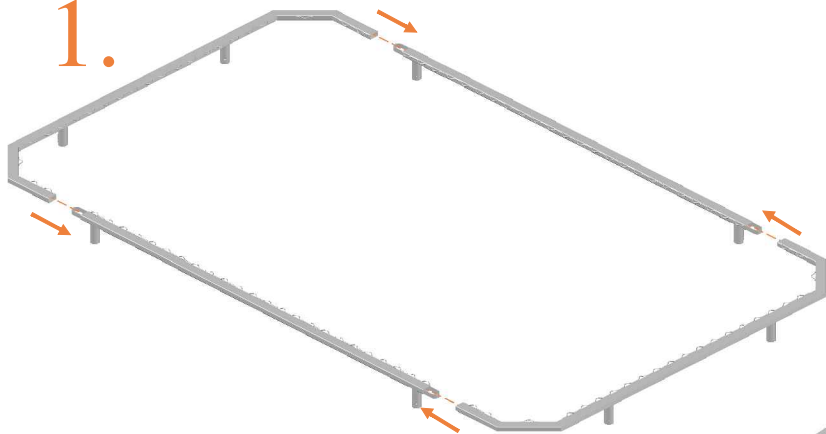

# Rectangular trampolines

## Assembly manual

Model 223-I / Model 234-I  
Model 238-I

		Model 223-I APPROX 305x225cm		Model 234-I APPROX 340x240cm		Model 238-I APPROX 380x255cm	
		Quantity	Part number	Quantity	Part number	Quantity	Part number
Jumping mat		1	TEPL-223-I-222	1	TEPL-234-I-222	1	TEPL-238-I-222
Galvanized spring L=215mm Ø3.2mm			TEPL-200-211/A	78	TEPL-200-211/A	90	TEPL-200-211/A
Galvanized spring L=175mm Ø3.2mm		74	TEPL-200-211/C	4	TEPL-200-211/C	4	TEPL-200-211/C
Galvanized spring L=140mm Ø3.2mm		4	TEPL-200-211/E				
Safety pad		1	TEPL-223-I-333-green or AVGR-223-I-333-grey or CAM-223-I-333-camouflage OR AVBL-223-I-black	1	TEPL-234-I-333-green or AVGR-234-I-333-grey or CAM-234-I-333-camouflage OR AVBL-234-I-black	1	TEPL-238-I-333-green or AVGR-238-I-333-grey or CAM-238-I-333-camouflage or AVBL-238-I-333-black
Fastener for Safety pad		8	TEPL-ELAS-A	12	TEPL-ELAS-A	12	TEPL-ELAS-A
Inground pin		8	TEPL-PIN	8	TEPL-PIN	8	TEPL-PIN
K-tube		2	TEPL-223-1141	2	TEPL-234-1141	2	TEPL-238-1141

		Model 223-I APPROX 305x225cm		Model 234-I APPROX 340x240cm		Model 238-I APPROX 380x255cm	
		Quantity	Part number	Quantity	Part number	Quantity	Part number
C-tube		2	TEPL-223-112	2	TEPL-234-112	2	TEPL-238-112
Tool for spring		1	TOOL-SPRING	1	TOOL-SPRING	1	TOOL-SPRING
Inground pin		8	TEPL-SP-PIN	12	TEPL-SP-PIN	12	TEPL-SP-PIN
Fastener for Safety pad		20	TEPL-ELAS-B	20	TEPL-ELAS-B	20	TEPL-ELAS-B
Users Manual		1	208010101	1	208010101	1	208010101
Warning Card		1	208040101	1	208040101	1	208040101
Tie rip for warning card		1	209010102	1	209010102	1	209010102
Safety manual		1	208010301	1	208010301	1	208010301

1.

2.

3.

223-I : Max 20cm  
234-I / 238-I : Max 25cm

223-I : Min 60cm  
234-I / 238-I : Min 80cm

4.

5.

223: 4x spring 140mm  
234 / 238 :4x spring 175mm