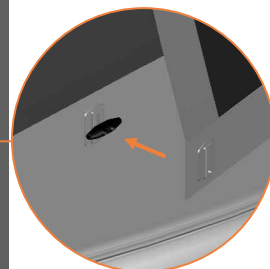

TEPL-ELAS-C

5.