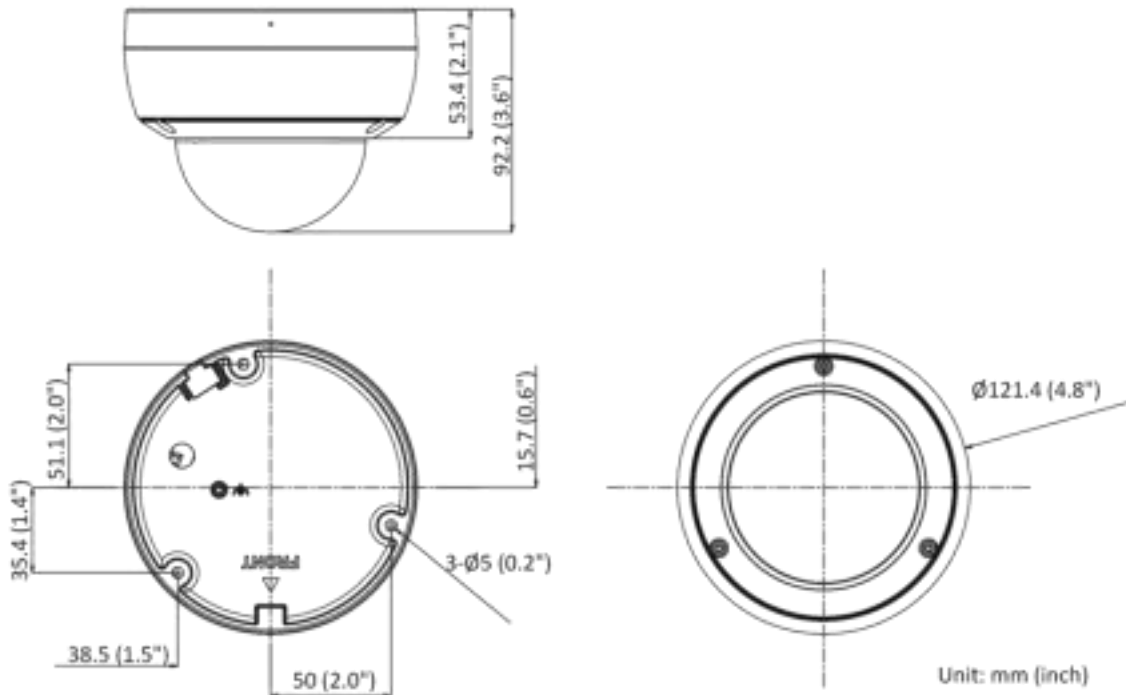

▪ **Dimension**

▪ **Accessory**

▪ **Optional**

DS-1271ZJ-120 Pendant Mount	DS-1276ZJ-SUS Corner Mount	DS-1253ZJ-M Water-proof	DS-1272ZJ-120 Wall Mount	DS-1275ZJ-SUS Vertical Pole Mount
DS-1280ZJ-DM46 Junction Box	DS-1272ZJ-120B Wall Mount