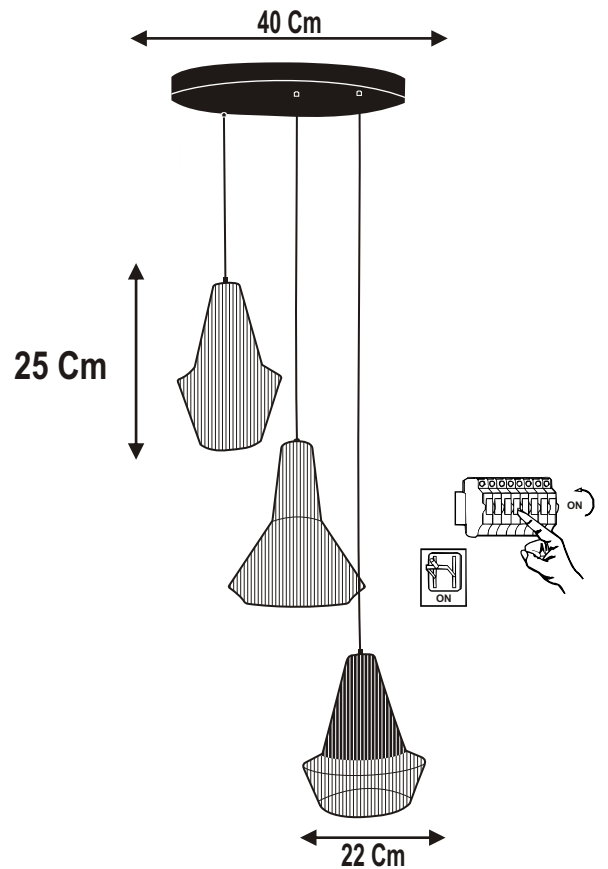

INSTRUCTION MANUAL

Jenthe HL 3 Black Rope Round 104993

Step 1

Step 2

Step 3

Step 4

Final Product

FittinQ B.V.