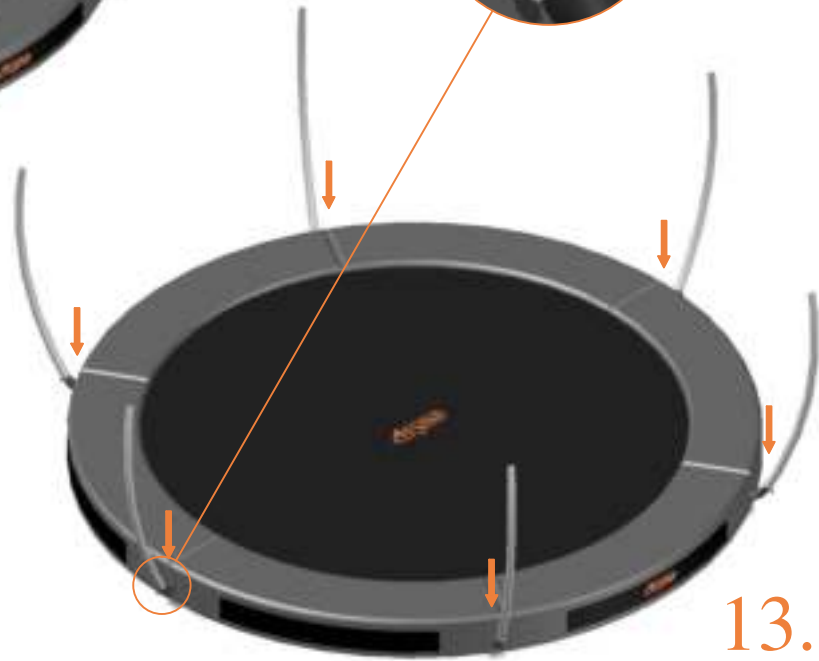

Model 08-i ø245cm		Model 10-i ø305cm	
	Quantity	Part number	Quantity	Part number
Pole with sleeve for safety net	6	AVBL-08-802-A + AVBL-08-802-C	6	AVBL-08-802-A + AVBL-08-802-C
Pole for safety net	6	AVBL-08-802-B	6	AVBL-10-802-B
Clamp	6	CLAMP-TOOL- SN-08-i	6	CLAMP-TOOL- SN-10-i
Safety net	1	ANBL-208	1	ANBL-210
Straps for safety net	6	TEPL-BAND	6	TEPL-BAND
Fiberglass Rod	1set	FIBERGLASS-ROD-08-i	1set	FIBERGLASS-ROD-10-i
Screw M6-30	6	M6-30	6	M6-30
Fastener for safety net	6	TEPL-ELAS-C	12	TEPL-ELAS-C
Closure for safety net	2	TEPL-KNOOPJE	2	TEPL-KNOOPJE
Screw M8-20	24	M8-20	24	M8-20
Allen key	2	ALLEN-KEY	2	ALLEN-KEY
Wrench	2	WRENCH	2	WRENCH
Cap	6	TOP-CAP-BD	6	TOP-CAP-BD

12.

13.