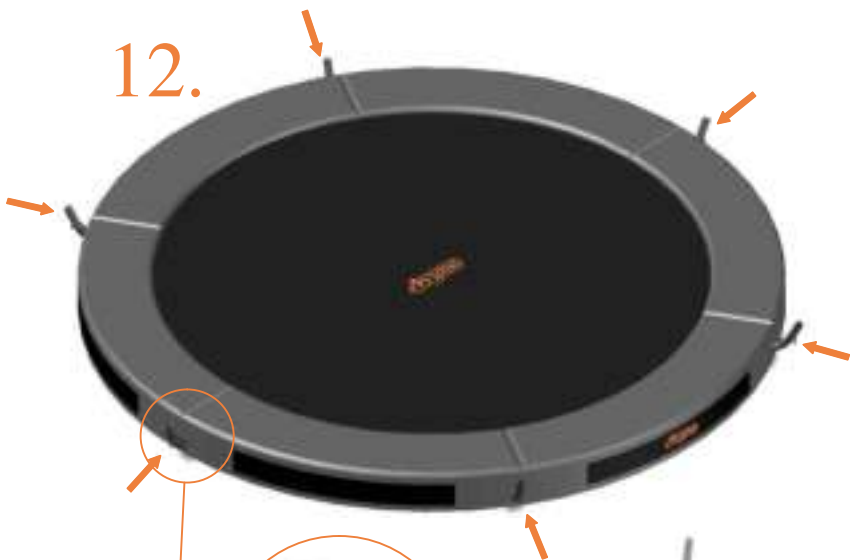

Model 08-i ø245cm		Model 10-i ø305cm	
	Quantity	Part number	Quantity	Part number
Pole with sleeve for safety net	6	AVBL-08-802-A + AVBL-08-802-C	6	AVBL-08-802-A + AVBL-08-802-C
Pole for safety net	6	AVBL-08-802-B	6	AVBL-10-802-B
Clamp	6	CLAMP-TOOL- SN-08-i	6	CLAMP-TOOL- SN-10-i
Safety net	1	ANBL-208	1	ANBL-210
Straps for safety net	6	TEPL-BAND	6	TEPL-BAND
Fiberglass Rod	1set	FIBERGLASS-ROD-08-i	1set	FIBERGLASS-ROD-10-i
Screw M6-30	6	M6-30	6	M6-30
Fastener for safety net	6	TEPL-ELAS-C	12	TEPL-ELAS-C
Closure for safety net	2	TEPL-KNOOPJE	2	TEPL-KNOOPJE
Screw M8-20	24	M8-20	24	M8-20
Allen key	2	ALLEN-KEY	2	ALLEN-KEY
Wrench	2	WRENCH	2	WRENCH
Cap	6	TOP-CAP-BD	6	TOP-CAP-BD

12.

13.