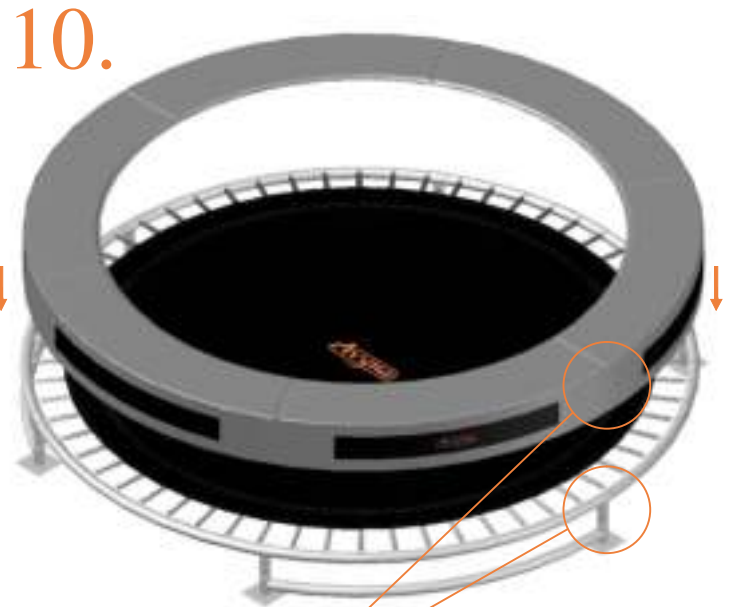

# Model 08-I / Model 10-I

Model-08-I ø245cm				Model-10-I ø305cm			
	Quantity	Part number		Quantity	Part number		
Jumping mat	1	TEPL-08-222		1	TEPL-10-222		
Galvanized spring L=175mm ø3.2mm	60	TEPL-200-211/C		72	TEPL-200-211/C		
Safety pad	1	TEPL-08-333-I (green) or AVGR-08-333-I (grey) or CAM-08-333-I (camouflage) or ANBL-08-333-I (black)		1	TEPL-10-333-I (green) or AVGR-10-333-I (grey) or CAM-10-333-I (camouflage) or ANBL-10-333-I (black)		
Fastener for safety pad	6	TEPL-ELAS-A		6	TEPL-ELAS-A		
Fastener for safety pad	12	TEPL-ELAS-B		18	TEPL-ELAS-B		
H-tube	3	TEPL-08-115		3	TEPL-10-115		
Inground pin	6	TEPL-PIN		6	TEPL-PIN		
C-tube	3	TEPL-08-113		3	TEPL-10-113		
K-tube	3	TEPL-08-114		3	TEPL-10-114		
Tool for spring	1	TOOL-SPRING		1	TOOL-SPRING		
Inground pin for safe pad	12	TEPL-SP-PIN		12	TEPL-SP-PIN		
Users Manual	1	208010101		1	208010101		
Warning Card	1	208040101		1	208040101		
Tie rip for warning card	1	209010102		1	209010102		
Safety manual	1	208010301		1	208010301		

5.

6.

7.

TEPL-ELAS-B

TEPL-ELAS-B

6x

TEPL-ELAS-A

11.

## Safety net for Model 08-I / Model 10-I

	Model 08-i ø245cm		Model 10-i ø305cm	
	Quantity	Part number	Quantity	Part number
Pole with sleeve for safety net	6	AVBL-08-802-A + AVBL-08-802-C	6	AVBL-08-802-A + AVBL-08-802-C
Pole for safety net	6	AVBL-08-802-B	6	AVBL-10-802-B
Clamp	6	CLAMP-TOOL- SN-08-i	6	CLAMP-TOOL- SN-10-i
Safety net	1	ANBL-208	1	ANBL-210
Straps for safety net	6	TEPL-BAND	6	TEPL-BAND
Fiberglass Rod	1set	FIBERGLASS-ROD-08-i	1set	FIBERGLASS-ROD-10-i
Screw M6-30	6	M6-30	6	M6-30
Fastener for safety net	6	TEPL-ELAS-C	12	TEPL-ELAS-C
Closure for safety net	2	TEPL-KNOOPJE	2	TEPL-KNOOPJE
Screw M8-20	24	M8-20	24	M8-20
Allen key	2	ALLEN-KEY	2	ALLEN-KEY
Wrench	2	WRENCH	2	WRENCH
Cap	6	TOP-CAP-BD	6	TOP-CAP-BD