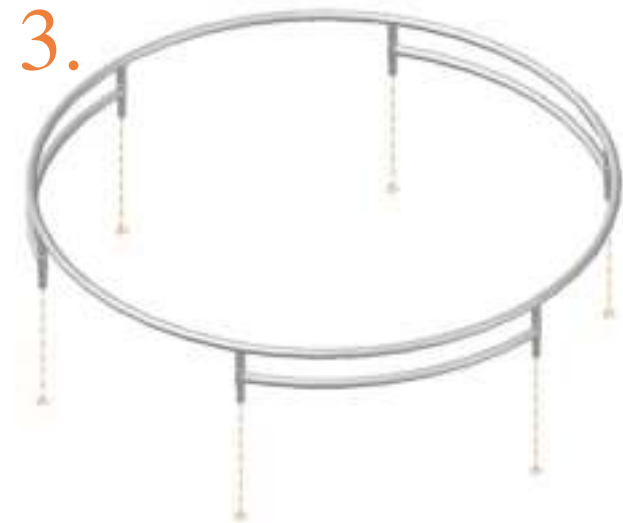

Model 08-I / Model 10-I

*Aryna*

Round trampolines

Assembly manual

# Model 08-I / Model 10-I

Model-08-I ø245cm				Model-10-I ø305cm			
	Quantity	Part number		Quantity	Part number		
Jumping mat	1	TEPL-08-222		1	TEPL-10-222		
Galvanized spring L=175mm ø3.2mm	60	TEPL-200-211/C		72	TEPL-200-211/C		
Safety pad	1	TEPL-08-333-I (green) or AVGR-08-333-I (grey) or CAM-08-333-I (camouflage) or ANBL-08-333-I (black)		1	TEPL-10-333-I (green) or AVGR-10-333-I (grey) or CAM-10-333-I (camouflage) or ANBL-10-333-I (black)		
Fastener for safety pad	6	TEPL-ELAS-A		6	TEPL-ELAS-A		
Fastener for safety pad	12	TEPL-ELAS-B		18	TEPL-ELAS-B		
H-tube	3	TEPL-08-115		3	TEPL-10-115		
Inground pin	6	TEPL-PIN		6	TEPL-PIN		
C-tube	3	TEPL-08-113		3	TEPL-10-113		
K-tube	3	TEPL-08-114		3	TEPL-10-114		
Tool for spring	1	TOOL-SPRING		1	TOOL-SPRING		
Inground pin for safe pad	12	TEPL-SP-PIN		12	TEPL-SP-PIN		
Users Manual	1	208010101		1	208010101		
Warning Card	1	208040101		1	208040101		
Tie rip for warning card	1	209010102		1	209010102		
Safety manual	1	208010301		1	208010301		

## Safety net for Model 08-I / Model 10-I

	Model 08-i ø245cm		Model 10-i ø305cm	
	Quantity	Part number	Quantity	Part number
Pole with sleeve for safety net	6	AVBL-08-802-A + AVBL-08-802-C	6	AVBL-08-802-A + AVBL-08-802-C
Pole for safety net	6	AVBL-08-802-B	6	AVBL-10-802-B
Clamp	6	CLAMP-TOOL- SN-08-i	6	CLAMP-TOOL- SN-10-i
Safety net	1	ANBL-208	1	ANBL-210
Straps for safety net	6	TEPL-BAND	6	TEPL-BAND
Fiberglass Rod	1set	FIBERGLASS-ROD-08-i	1set	FIBERGLASS-ROD-10-i
Screw M6-30	6	M6-30	6	M6-30
Fastener for safety net	6	TEPL-ELAS-C	12	TEPL-ELAS-C
Closure for safety net	2	TEPL-KNOOPJE	2	TEPL-KNOOPJE
Screw M8-20	24	M8-20	24	M8-20
Allen key	2	ALLEN-KEY	2	ALLEN-KEY
Wrench	2	WRENCH	2	WRENCH
Cap	6	TOP-CAP-BD	6	TOP-CAP-BD