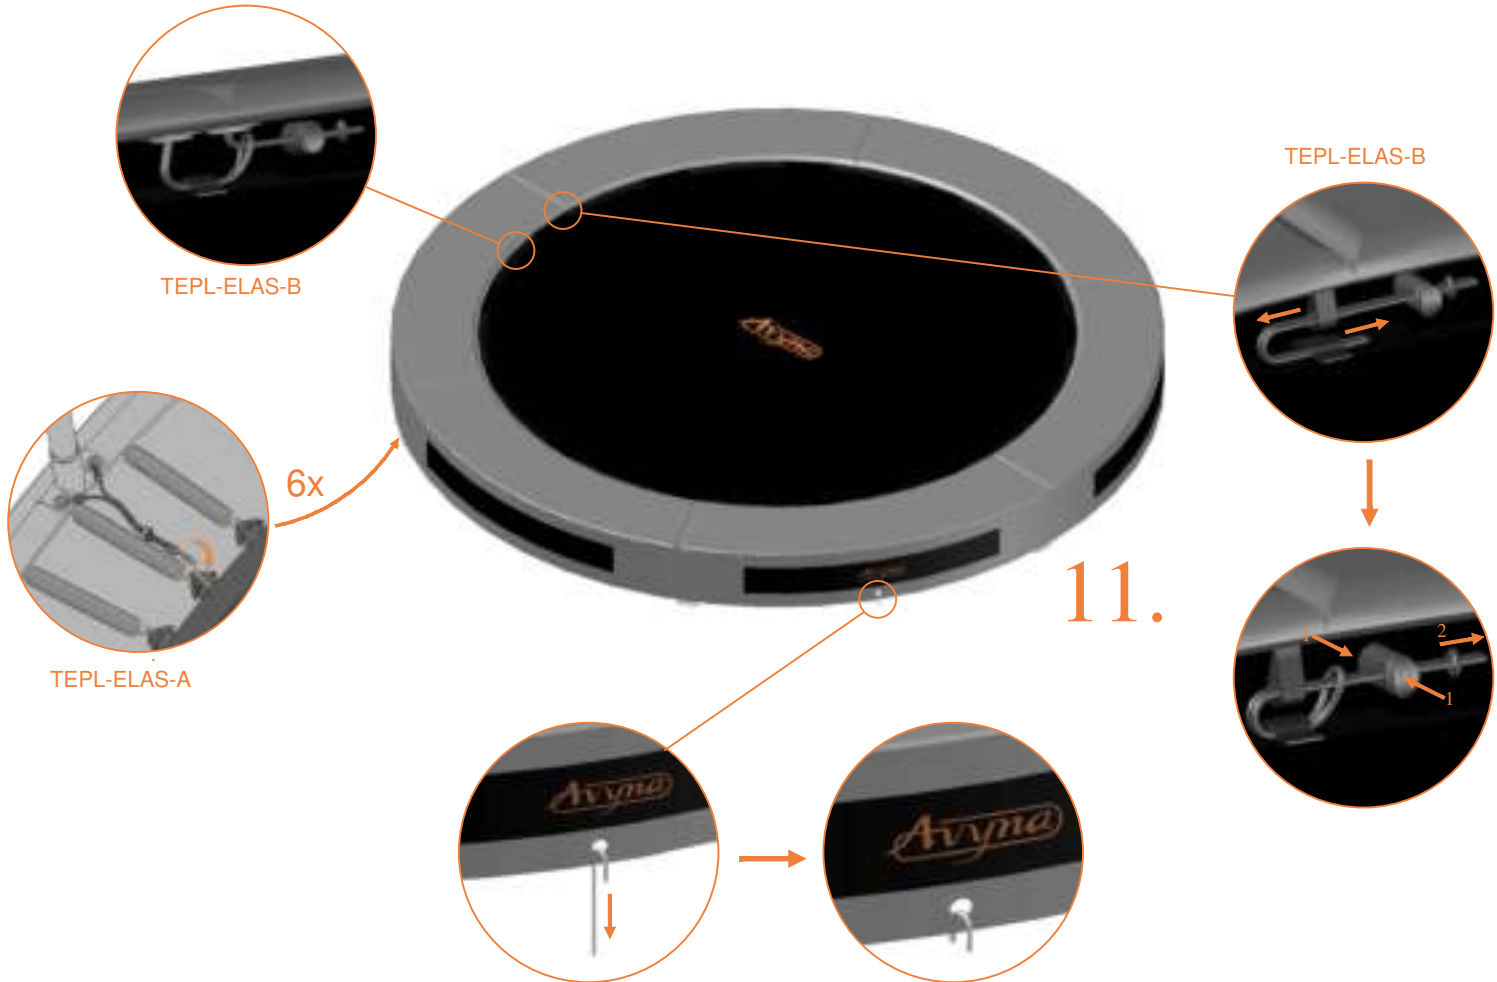

# Model 08-I / Model 10-I

Model-08-I ø245cm				Model-10-I ø305cm			
	Quantity	Part number		Quantity	Part number		
Jumping mat	1	TEPL-08-222		1	TEPL-10-222		
Galvanized spring L=175mm ø3.2mm	60	TEPL-200-211/C		72	TEPL-200-211/C		
Safety pad	1	TEPL-08-333-I (green) or AVGR-08-333-I (grey) or CAM-08-333-I (camouflage) or ANBL-08-333-I (black)		1	TEPL-10-333-I (green) or AVGR-10-333-I (grey) or CAM-10-333-I (camouflage) or ANBL-10-333-I (black)		
Fastener for safety pad	6	TEPL-ELAS-A		6	TEPL-ELAS-A		
Fastener for safety pad	12	TEPL-ELAS-B		18	TEPL-ELAS-B		
H-tube	3	TEPL-08-115		3	TEPL-10-115		
Inground pin	6	TEPL-PIN		6	TEPL-PIN		
C-tube	3	TEPL-08-113		3	TEPL-10-113		
K-tube	3	TEPL-08-114		3	TEPL-10-114		
Tool for spring	1	TOOL-SPRING		1	TOOL-SPRING		
Inground pin for safe pad	12	TEPL-SP-PIN		12	TEPL-SP-PIN		
Users Manual	1	208010101		1	208010101		
Warning Card	1	208040101		1	208040101		
Tie rip for warning card	1	209010102		1	209010102		
Safety manual	1	208010301		1	208010301		

5.

6.

7.

TEPL-ELAS-B

TEPL-ELAS-B

6x

TEPL-ELAS-A

11.

## Safety net for Model 08-I / Model 10-I

	Model 08-i ø245cm		Model 10-i ø305cm	
	Quantity	Part number	Quantity	Part number
Pole with sleeve for safety net	6	AVBL-08-802-A + AVBL-08-802-C	6	AVBL-08-802-A + AVBL-08-802-C
Pole for safety net	6	AVBL-08-802-B	6	AVBL-10-802-B
Clamp	6	CLAMP-TOOL- SN-08-i	6	CLAMP-TOOL- SN-10-i
Safety net	1	ANBL-208	1	ANBL-210
Straps for safety net	6	TEPL-BAND	6	TEPL-BAND
Fiberglass Rod	1set	FIBERGLASS-ROD-08-i	1set	FIBERGLASS-ROD-10-i
Screw M6-30	6	M6-30	6	M6-30
Fastener for safety net	6	TEPL-ELAS-C	12	TEPL-ELAS-C
Closure for safety net	2	TEPL-KNOOPJE	2	TEPL-KNOOPJE
Screw M8-20	24	M8-20	24	M8-20
Allen key	2	ALLEN-KEY	2	ALLEN-KEY
Wrench	2	WRENCH	2	WRENCH
Cap	6	TOP-CAP-BD	6	TOP-CAP-BD