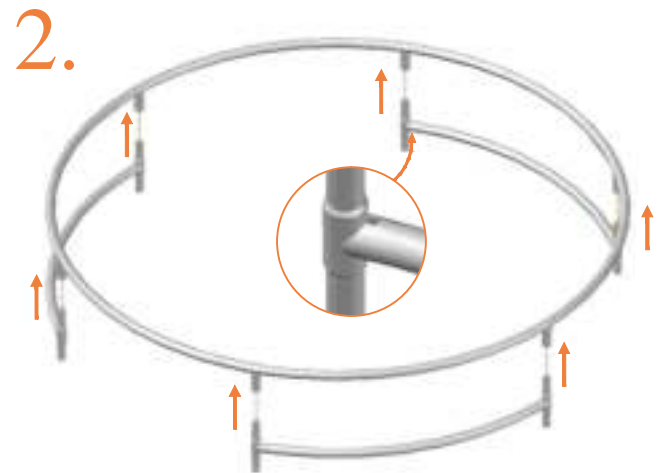

Model 08-I / Model 10-I

*Aryna*

Round trampolines

Assembly manual

# Model 08-I / Model 10-I

Model-08-I ø245cm				Model-10-I ø305cm			
	Quantity	Part number		Quantity	Part number		
Jumping mat	1	TEPL-08-222		1	TEPL-10-222		
Galvanized spring L=175mm ø3.2mm	60	TEPL-200-211/C		72	TEPL-200-211/C		
Safety pad	1	TEPL-08-333-I (green) or AVGR-08-333-I (grey) or CAM-08-333-I (camouflage) or ANBL-08-333-I (black)		1	TEPL-10-333-I (green) or AVGR-10-333-I (grey) or CAM-10-333-I (camouflage) or ANBL-10-333-I (black)		
Fastener for safety pad	6	TEPL-ELAS-A		6	TEPL-ELAS-A		
Fastener for safety pad	12	TEPL-ELAS-B		18	TEPL-ELAS-B		
H-tube	3	TEPL-08-115		3	TEPL-10-115		
Inground pin	6	TEPL-PIN		6	TEPL-PIN		
C-tube	3	TEPL-08-113		3	TEPL-10-113		
K-tube	3	TEPL-08-114		3	TEPL-10-114		
Tool for spring	1	TOOL-SPRING		1	TOOL-SPRING		
Inground pin for safe pad	12	TEPL-SP-PIN		12	TEPL-SP-PIN		
Users Manual	1	208010101		1	208010101		
Warning Card	1	208040101		1	208040101		
Tie rip for warning card	1	209010102		1	209010102		
Safety manual	1	208010301		1	208010301		

## Safety net for Model 08-I / Model 10-I

	Model 08-i ø245cm		Model 10-i ø305cm	
	Quantity	Part number	Quantity	Part number
Pole with sleeve for safety net	6	AVBL-08-802-A + AVBL-08-802-C	6	AVBL-08-802-A + AVBL-08-802-C
Pole for safety net	6	AVBL-08-802-B	6	AVBL-10-802-B
Clamp	6	CLAMP-TOOL- SN-08-i	6	CLAMP-TOOL- SN-10-i
Safety net	1	ANBL-208	1	ANBL-210
Straps for safety net	6	TEPL-BAND	6	TEPL-BAND
Fiberglass Rod	1set	FIBERGLASS-ROD-08-i	1set	FIBERGLASS-ROD-10-i
Screw M6-30	6	M6-30	6	M6-30
Fastener for safety net	6	TEPL-ELAS-C	12	TEPL-ELAS-C
Closure for safety net	2	TEPL-KNOOPJE	2	TEPL-KNOOPJE
Screw M8-20	24	M8-20	24	M8-20
Allen key	2	ALLEN-KEY	2	ALLEN-KEY
Wrench	2	WRENCH	2	WRENCH
Cap	6	TOP-CAP-BD	6	TOP-CAP-BD