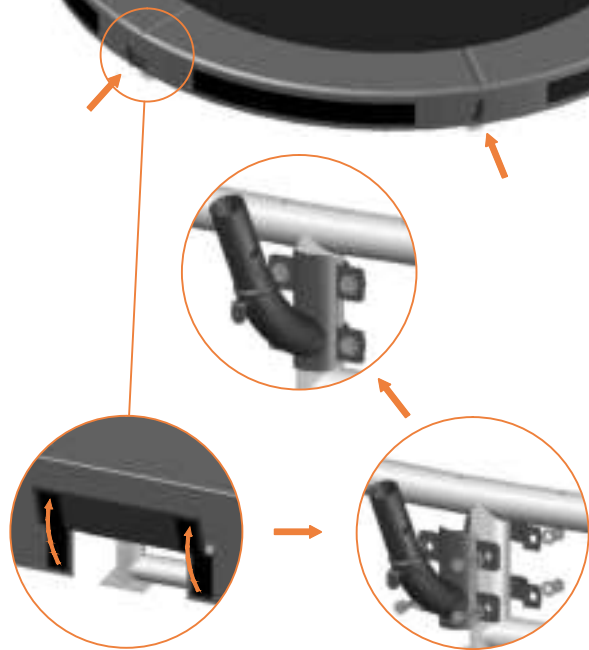

Model 08-i ø245cm		Model 10-i ø305cm	
	Quantity	Part number	Quantity	Part number
Pole with sleeve for safety net	6	AVBL-08-802-A + AVBL-08-802-C	6	AVBL-08-802-A + AVBL-08-802-C
Pole for safety net	6	AVBL-08-802-B	6	AVBL-10-802-B
Clamp	6	CLAMP-TOOL- SN-08-i	6	CLAMP-TOOL- SN-10-i
Safety net	1	ANBL-208	1	ANBL-210
Straps for safety net	6	TEPL-BAND	6	TEPL-BAND
Fiberglass Rod	1set	FIBERGLASS-ROD-08-i	1set	FIBERGLASS-ROD-10-i
Screw M6-30	6	M6-30	6	M6-30
Fastener for safety net	6	TEPL-ELAS-C	12	TEPL-ELAS-C
Closure for safety net	2	TEPL-KNOOPJE	2	TEPL-KNOOPJE
Screw M8-20	24	M8-20	24	M8-20
Allen key	2	ALLEN-KEY	2	ALLEN-KEY
Wrench	2	WRENCH	2	WRENCH
Cap	6	TOP-CAP-BD	6	TOP-CAP-BD

12.

13.