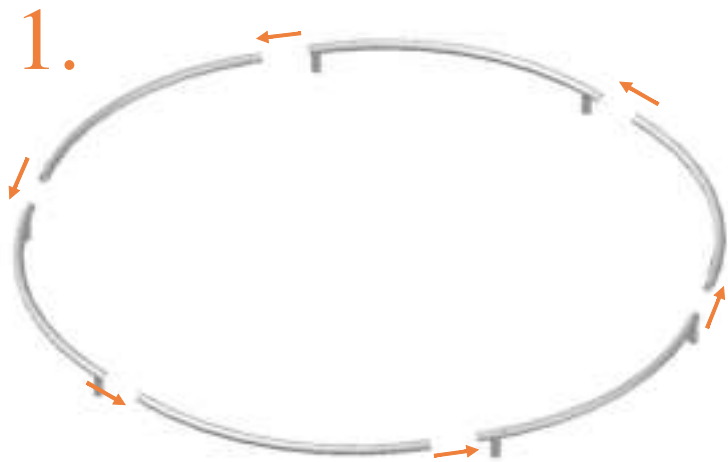

Model 08-I / Model 10-I

*Aryna*

Round trampolines

Assembly manual

# Model 08-I / Model 10-I

Model-08-I ø245cm				Model-10-I ø305cm			
	Quantity	Part number		Quantity	Part number		
Jumping mat	1	TEPL-08-222		1	TEPL-10-222		
Galvanized spring L=175mm ø3.2mm	60	TEPL-200-211/C		72	TEPL-200-211/C		
Safety pad	1	TEPL-08-333-I (green) or AVGR-08-333-I (grey) or CAM-08-333-I (camouflage) or ANBL-08-333-I (black)		1	TEPL-10-333-I (green) or AVGR-10-333-I (grey) or CAM-10-333-I (camouflage) or ANBL-10-333-I (black)		
Fastener for safety pad	6	TEPL-ELAS-A		6	TEPL-ELAS-A		
Fastener for safety pad	12	TEPL-ELAS-B		18	TEPL-ELAS-B		
H-tube	3	TEPL-08-115		3	TEPL-10-115		
Inground pin	6	TEPL-PIN		6	TEPL-PIN		
C-tube	3	TEPL-08-113		3	TEPL-10-113		
K-tube	3	TEPL-08-114		3	TEPL-10-114		
Tool for spring	1	TOOL-SPRING		1	TOOL-SPRING		
Inground pin for safe pad	12	TEPL-SP-PIN		12	TEPL-SP-PIN		
Users Manual	1	208010101		1	208010101		
Warning Card	1	208040101		1	208040101		
Tie rip for warning card	1	209010102		1	209010102		
Safety manual	1	208010301		1	208010301		

## Safety net for Model 08-I / Model 10-I

	Model 08-i ø245cm		Model 10-i ø305cm	
	Quantity	Part number	Quantity	Part number
Pole with sleeve for safety net	6	AVBL-08-802-A + AVBL-08-802-C	6	AVBL-08-802-A + AVBL-08-802-C
Pole for safety net	6	AVBL-08-802-B	6	AVBL-10-802-B
Clamp	6	CLAMP-TOOL- SN-08-i	6	CLAMP-TOOL- SN-10-i
Safety net	1	ANBL-208	1	ANBL-210
Straps for safety net	6	TEPL-BAND	6	TEPL-BAND
Fiberglass Rod	1set	FIBERGLASS-ROD-08-i	1set	FIBERGLASS-ROD-10-i
Screw M6-30	6	M6-30	6	M6-30
Fastener for safety net	6	TEPL-ELAS-C	12	TEPL-ELAS-C
Closure for safety net	2	TEPL-KNOOPJE	2	TEPL-KNOOPJE
Screw M8-20	24	M8-20	24	M8-20
Allen key	2	ALLEN-KEY	2	ALLEN-KEY
Wrench	2	WRENCH	2	WRENCH
Cap	6	TOP-CAP-BD	6	TOP-CAP-BD