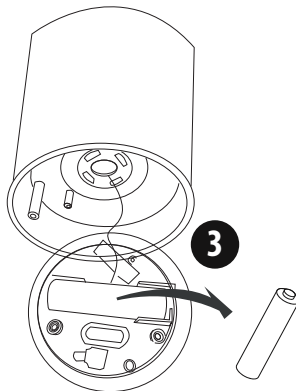

1,5MTR
included

Loading needs to be done indoors
10 hours charge for full battery

24H Timer → 6H ON 18H OFF
Lamp lights for 16 days with
fully loaded battery

USB-cable only to be used to load USB
rechargeable light
Actual charging time is affected by your
charger type