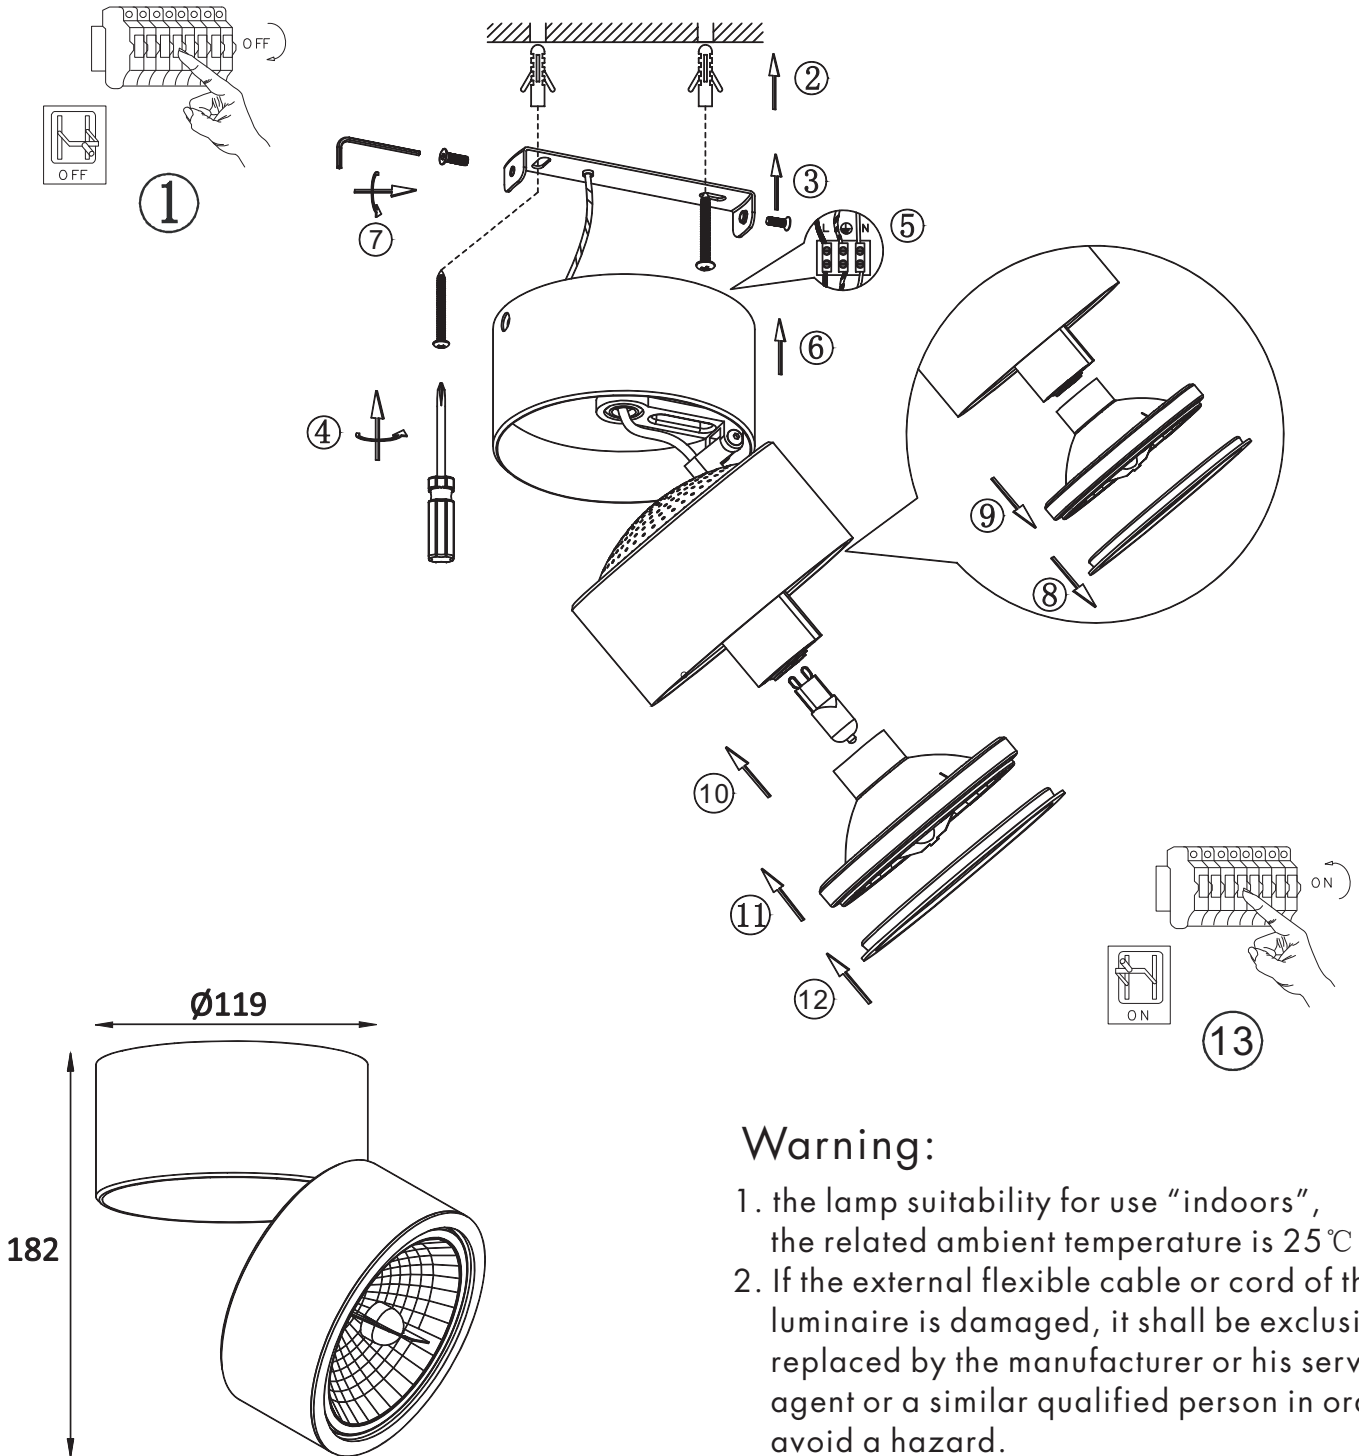

INSTRUCTION MANUAL

Go SLNine 1 Round

Warning:

1. the lamp suitability for use "indoors", the related ambient temperature is 25°C.
2. If the external flexible cable or cord of this luminaire is damaged, it shall be exclusively replaced by the manufacturer or his service agent or a similar qualified person in order to avoid a hazard.
3. The lamp shall be installed at a height of 2.5 meters or more.