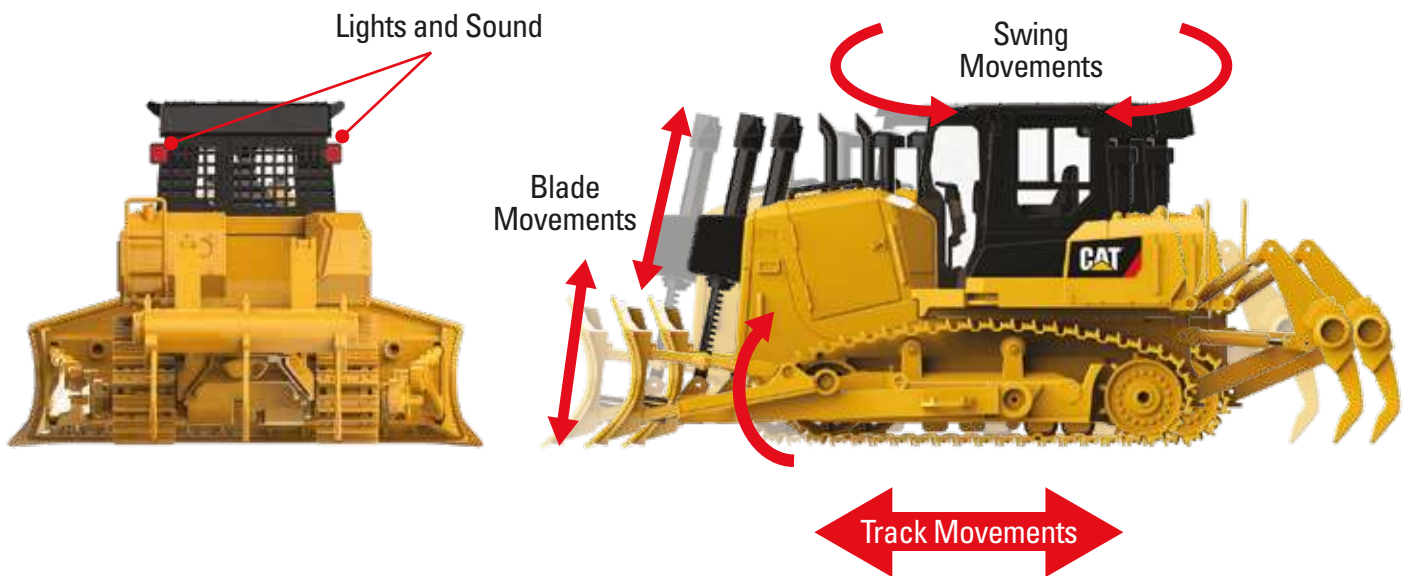

AUTO DEMO

INDIVIDUAL MOVEMENT

LONG PLAY TIME

AUTHENTIC SCALE MODEL

RECHARGEABLE BATTERY

- Full function radio controlled
- Frequency: 2.4G
- Light and sound functions
- Auto demo functions
- Individual RC movements of front arm, rear arm, buckets, and rotation of body

- Long play time
- Authentic scale model
- Lithium-battery 700mAh
- 2 x AAA for controller (included)

Cat® Radio Control 1:24 Scale D7E Track-Type Tractor

OPERATING INSTRUCTIONS

ITEM NUMBER
25002
1:24 SCALE

DM
DIECAST
MASTERS
Real Replicas™

Cat® Radio Control 1:24 Scale D7E Track-Type Tractor

OPERATING INSTRUCTIONS

Package includes:

- Track-Type Tractor
- Controller
- USB charger with cable
- Two AAA batteries
- Lithium battery
- Window box package

Cat® official licensed product, realistic full working functions (individual operations of bucket, stick-arm & boom-arm, powerful excavation actions by leadscrew transmission), high quality steel gears for durable life, realistic light & sound effect, upper-body can rotate 360 degrees.