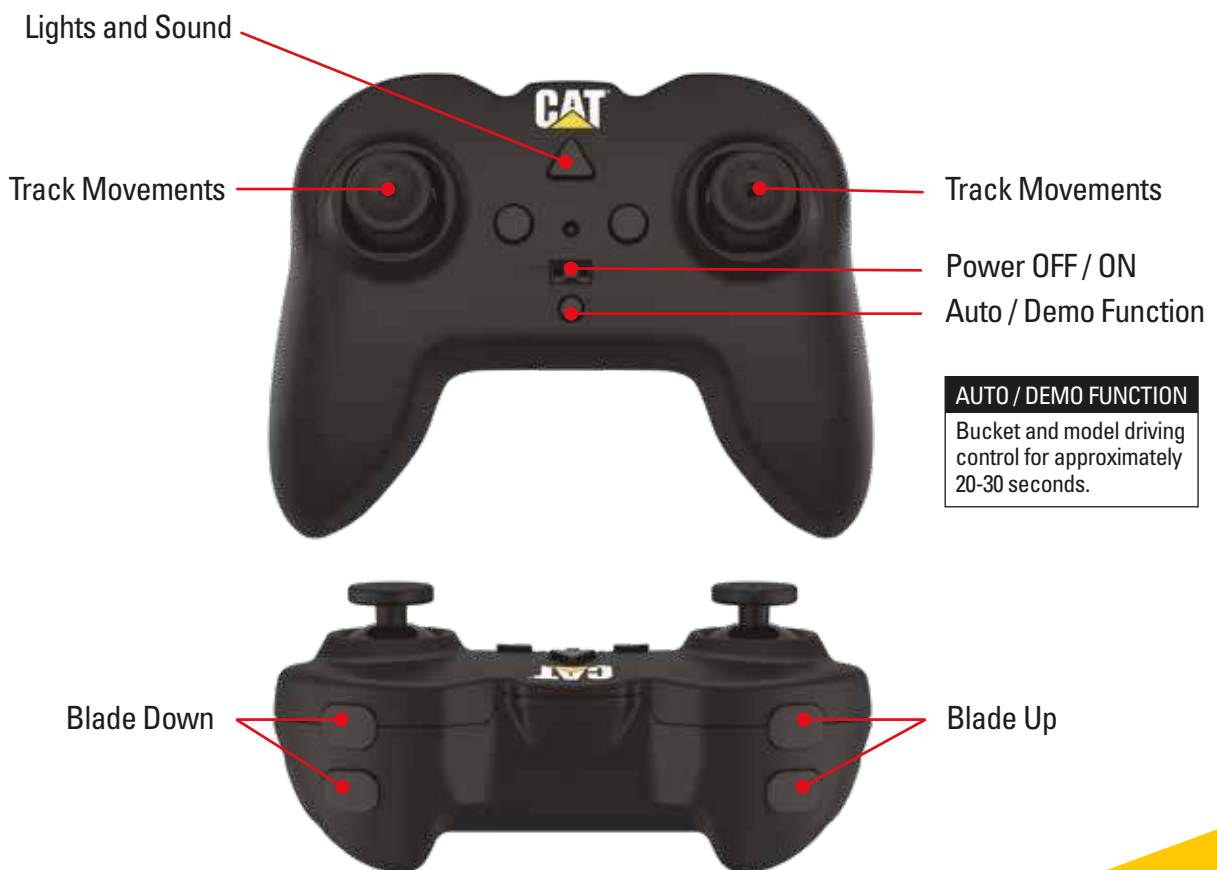

AUTO DEMO

INDIVIDUAL MOVEMENT

LONG PLAY TIME

AUTHENTIC SCALE MODEL

RECHARGEABLE BATTERY

- Full function radio controlled
- Frequency: 2.4G
- Light and sound functions
- Auto demo functions
- Individual RC movements of front arm, rear arm, buckets, and rotation of body

- Long play time
- Authentic scale model
- Lithium-battery 700mAh
- 2 x AAA for controller (included)

Cat® Radio Control 1:24 Scale D7E Track-Type Tractor

OPERATING INSTRUCTIONS

ITEM NUMBER
25002
1:24 SCALE

DM
DIECAST
MASTERS
Real Replicas™

Cat® Radio Control 1:24 Scale D7E Track-Type Tractor

OPERATING INSTRUCTIONS

Package includes:

- Track-Type Tractor
- Controller
- USB charger with cable
- Two AAA batteries
- Lithium battery
- Window box package

Cat® official licensed product, realistic full working functions (individual operations of bucket, stick-arm & boom-arm, powerful excavation actions by leadscrew transmission), high quality steel gears for durable life, realistic light & sound effect, upper-body can rotate 360 degrees.