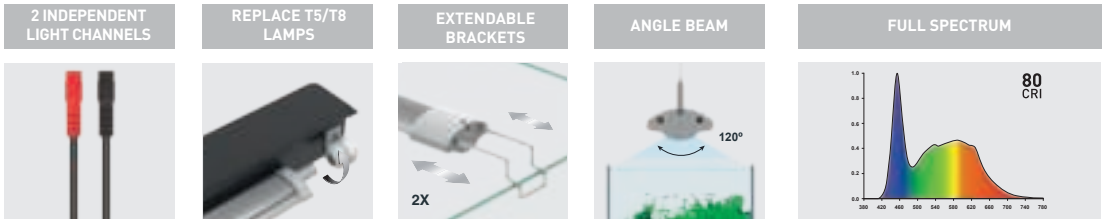

EASY LED UNIVERSAL 2.0

FRESHWATER

SECURE

ECONOMIC

ECOLOGIC

LOW CONSUMPTION

FOR ALL
AQUARIUM
BRANDS