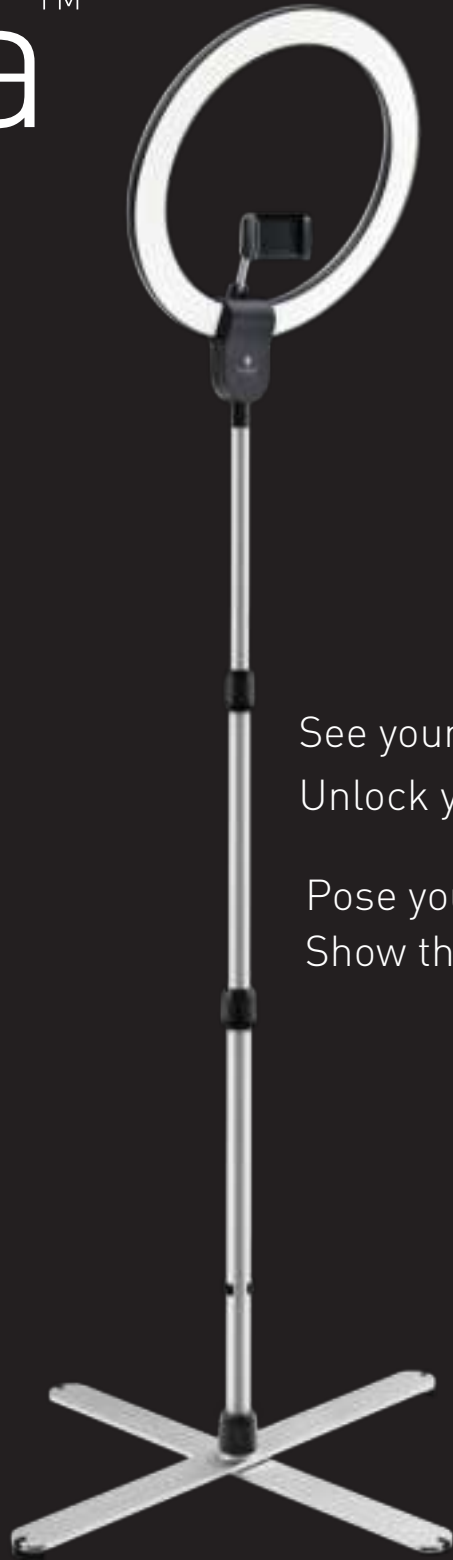

## RING LAMP

See your work in daylight and  
Unlock your full potential with Aura<sup>TM</sup>

Pose your client   
Show the world 

The best way to choose a colour is to see the colour! The high CRI allows you to work in perfect daylight wherever you are. The ring gives an even and shadowless distribution of light. Social Media friendly with a mobile phone holder for YouTubers and Vloggers - the Aura is also lightweight and folds into its carry-bag.

LIGHT QUALITY

ERGONOMICS

DESIGN

---

LED 6,000°K daylight

---

---

4,500 Lux at 30 cm (12")

### FEATURES

- Phone holder & USB port
- Telescopic stand
- Continuous dimmer switch
- Fully variable light intensity
- Accurate skin tone rendering
- Flat and stable base
- Adjustable shade - grab and move