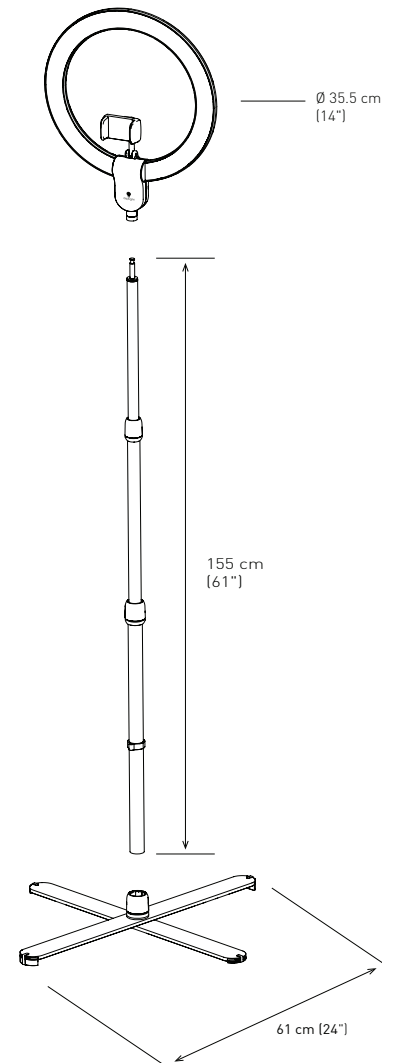

#### Product information

Height	198 cm (78")
Width	61 cm (24")
Depth	57.5 cm (22.6")
Weight	2.6 kg (5.7lb)
Colour	silver/black
Cable length	3.5 m (137.8")

#### Light output

Light source	LED
Lumens lm	2,100 lm
Lux at 30cm (12")	4,500 Lux
Colour temperature	6,000 K
CRI	90+
Energy consumption	29W

#### Packaging information

Height	41.5cm (16")
Width	63.5cm (25")
Depth	9cm (3.5")
Packed weight	3.2 kg (7lb)
Products per master carton	4