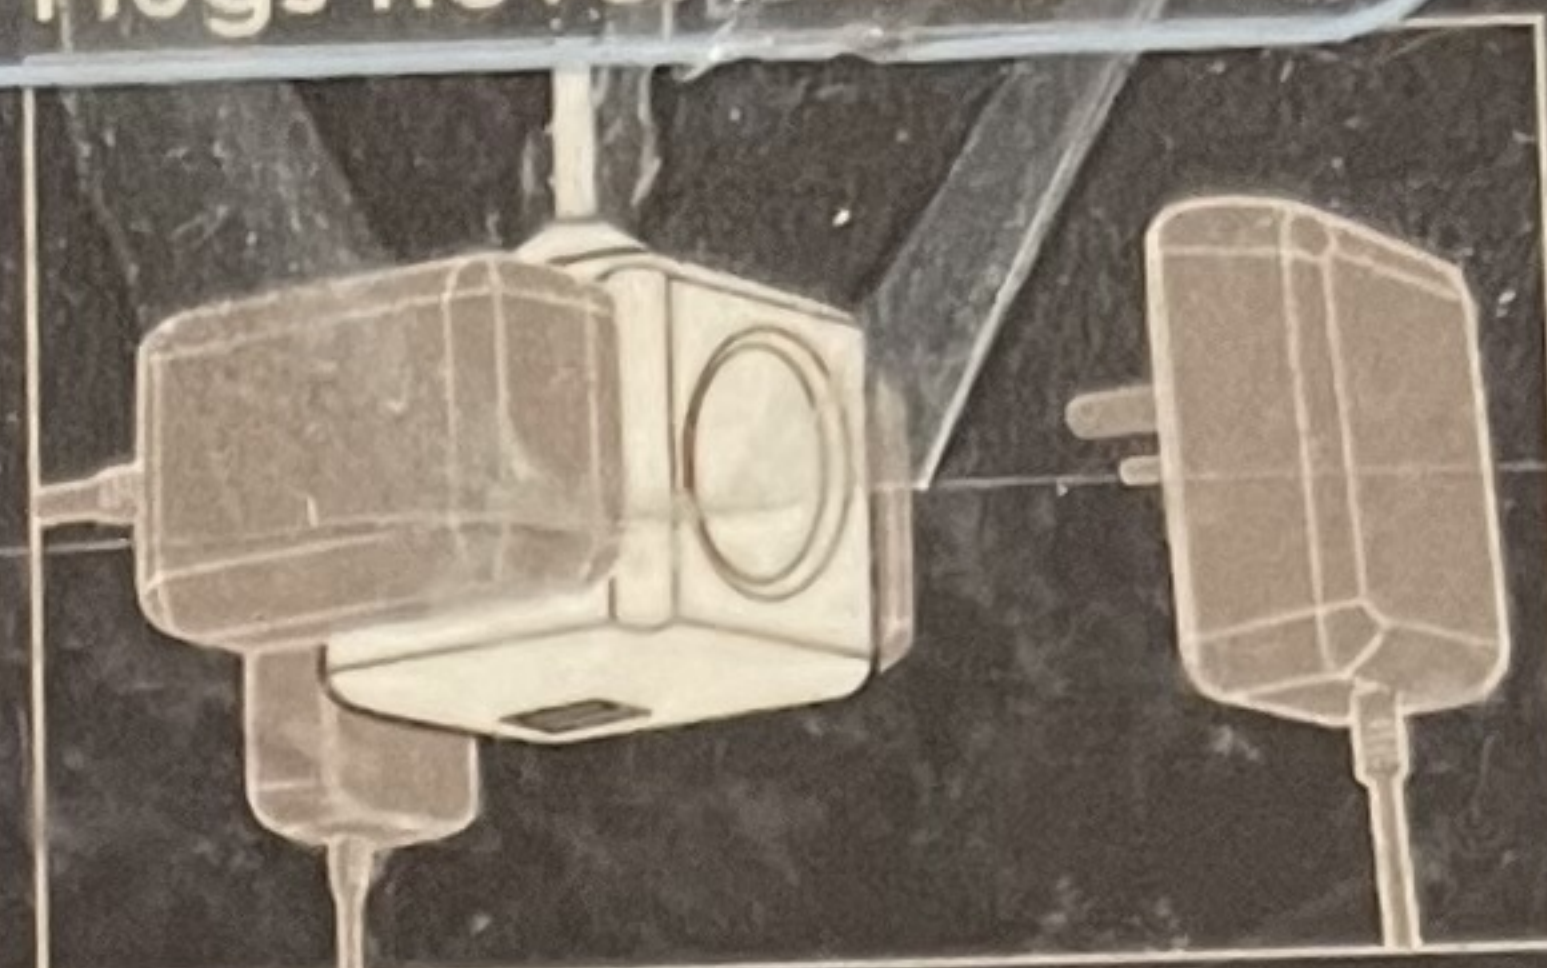

Problem solved

PowerCube
Extended

Docking system

CableFix

2 x tapes

1000

INT