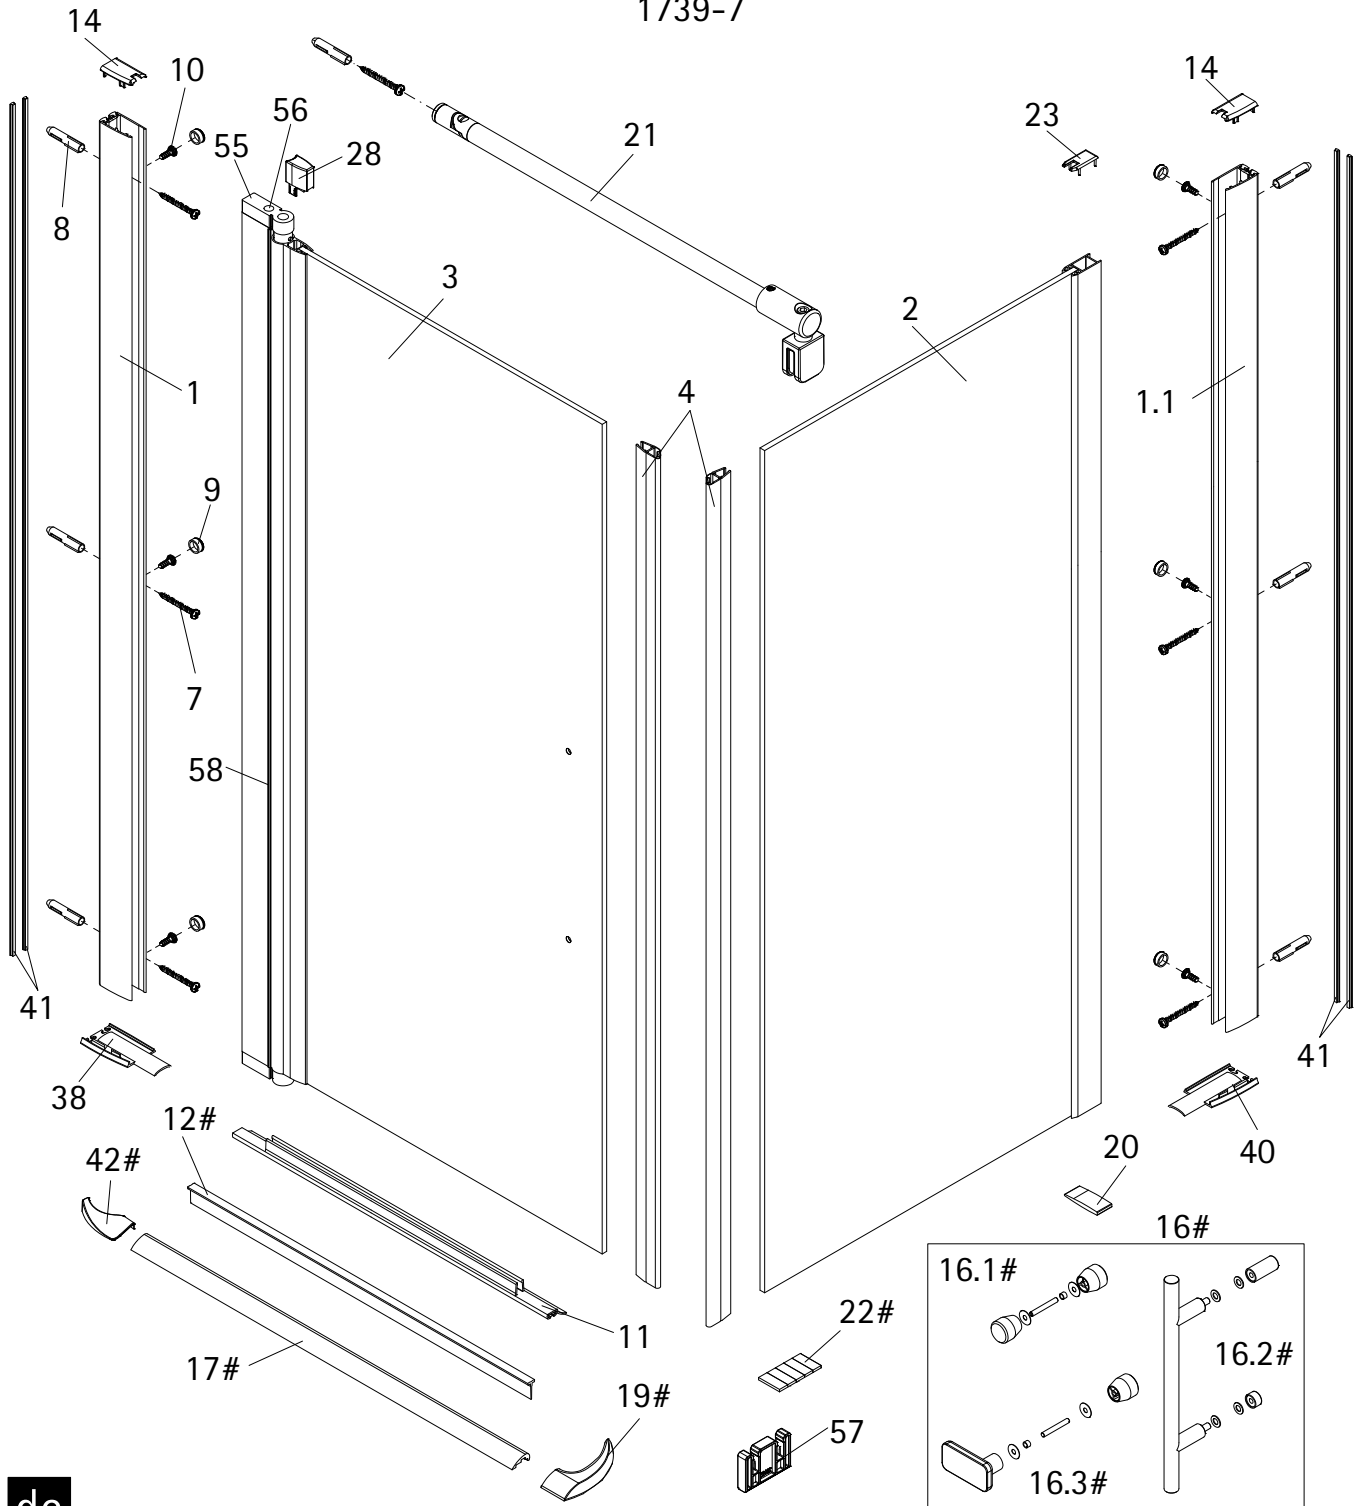

de

Pos.	Bezeichnung	Ersatzteil-Nr.	Preis	Pos.	Bezeichnung	Ersatzteil-Nr.	Preis
1	1x Wandanschlußprofil	E100230-4	Stück 41,95 €	17#	1x Wasserleiste (inkl. Pos. 22)	E100050	Stück 30,00 €
1.1	1x Wandanschlußprofil (kürzer)	E100230-1-S	Stück 54,95 €	19#	1x Wasserleistenendkappe (inkl. Pos. 42)	E100211-23	Set 9,95 €
2	1x Seitenwand			20	1x Silikonkeile (6 Stück)	E100203	Set 16,95 €
3	1x Türelement			21	1x Stabilisationsbügel komplett	E100320	Stück 46,95 €
4	2x Magnet 45°	E100055-90-5	Set 54,95 €	22#	1x Klebestreifen		
7*	6x Blechschraube 4,2 x 45 mm			23	1x Einschubkappe		
8*	6x Dübel S6			28*	1x Kappe für Drehlager		
9*	6x Abdeckkappe für Kappenschraube			38	1x Siliconpad SW links		
10*	6x Kappenschraube 3,5 x 9,5 mm			40	1x Siliconpad SW rechts		
11	1x Wasserabweisprofil	E100058-5-1	Stück 23,00 €	41	4x Bürstendichtung	E100170	Set 24,95 €
12#	1x Einschubdichtung	E100067-105-10	Stück 14,95 €	42#	1x Wasserleistenendkappe		
14*	2x Abdeckkappe (inkl. Pos. 23)	E32205-2	Set 11,95 €	55	2x Drehlager (vormontiert) (inkl. Pos. 56, 28)	E100082-4	Set pro Seite 31,95 €
16#	1x Griff komplett			56	2x Schraube 3,5 x 19 mm (vormontiert)		
16.1#	1x Knopfgriff	E100140-24	Stück 32,95 €	57	2x Montagehilfe	E32201	Stück 10,50 €
16.2#	1x Stangenriff groß, kurz-lang	E100140-26	Stück 32,95 €	58	1x Dichtprofil (vormontiert)	E100070-1	Stück 24,95 €
16.3#	1x Knopfgriff "Soft Cube" klein	E100140-32	Stück 32,95 €				
					* Schrauben- und Abdeckkappenset	E32200-2	16,95 €
					# optional