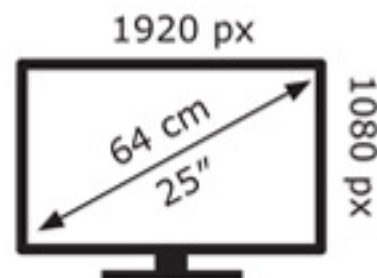

ENERG

LC-Power

LC-M25-FHD-144

21 kWh/1000h

2019/2013