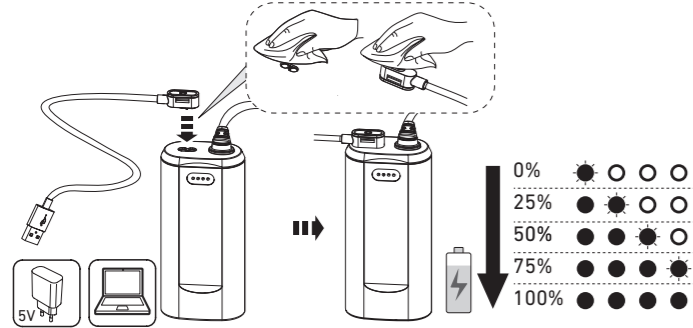

H19R Core

H19R Signature

Operation

Battery Replacement

Transportation Lock

Red Mode

App Mode

Battery Indicator

Backup Mode

Lamp Head Rotation

Magnetic Charging System

Extension Cable (H19R Signature)

Helmet Fixing Clips (H19R Signature)

GoPro Mount (H19R Signature)

Tripod Mount (H19R Signature)

Helmet Connecting System (H19R Signature)