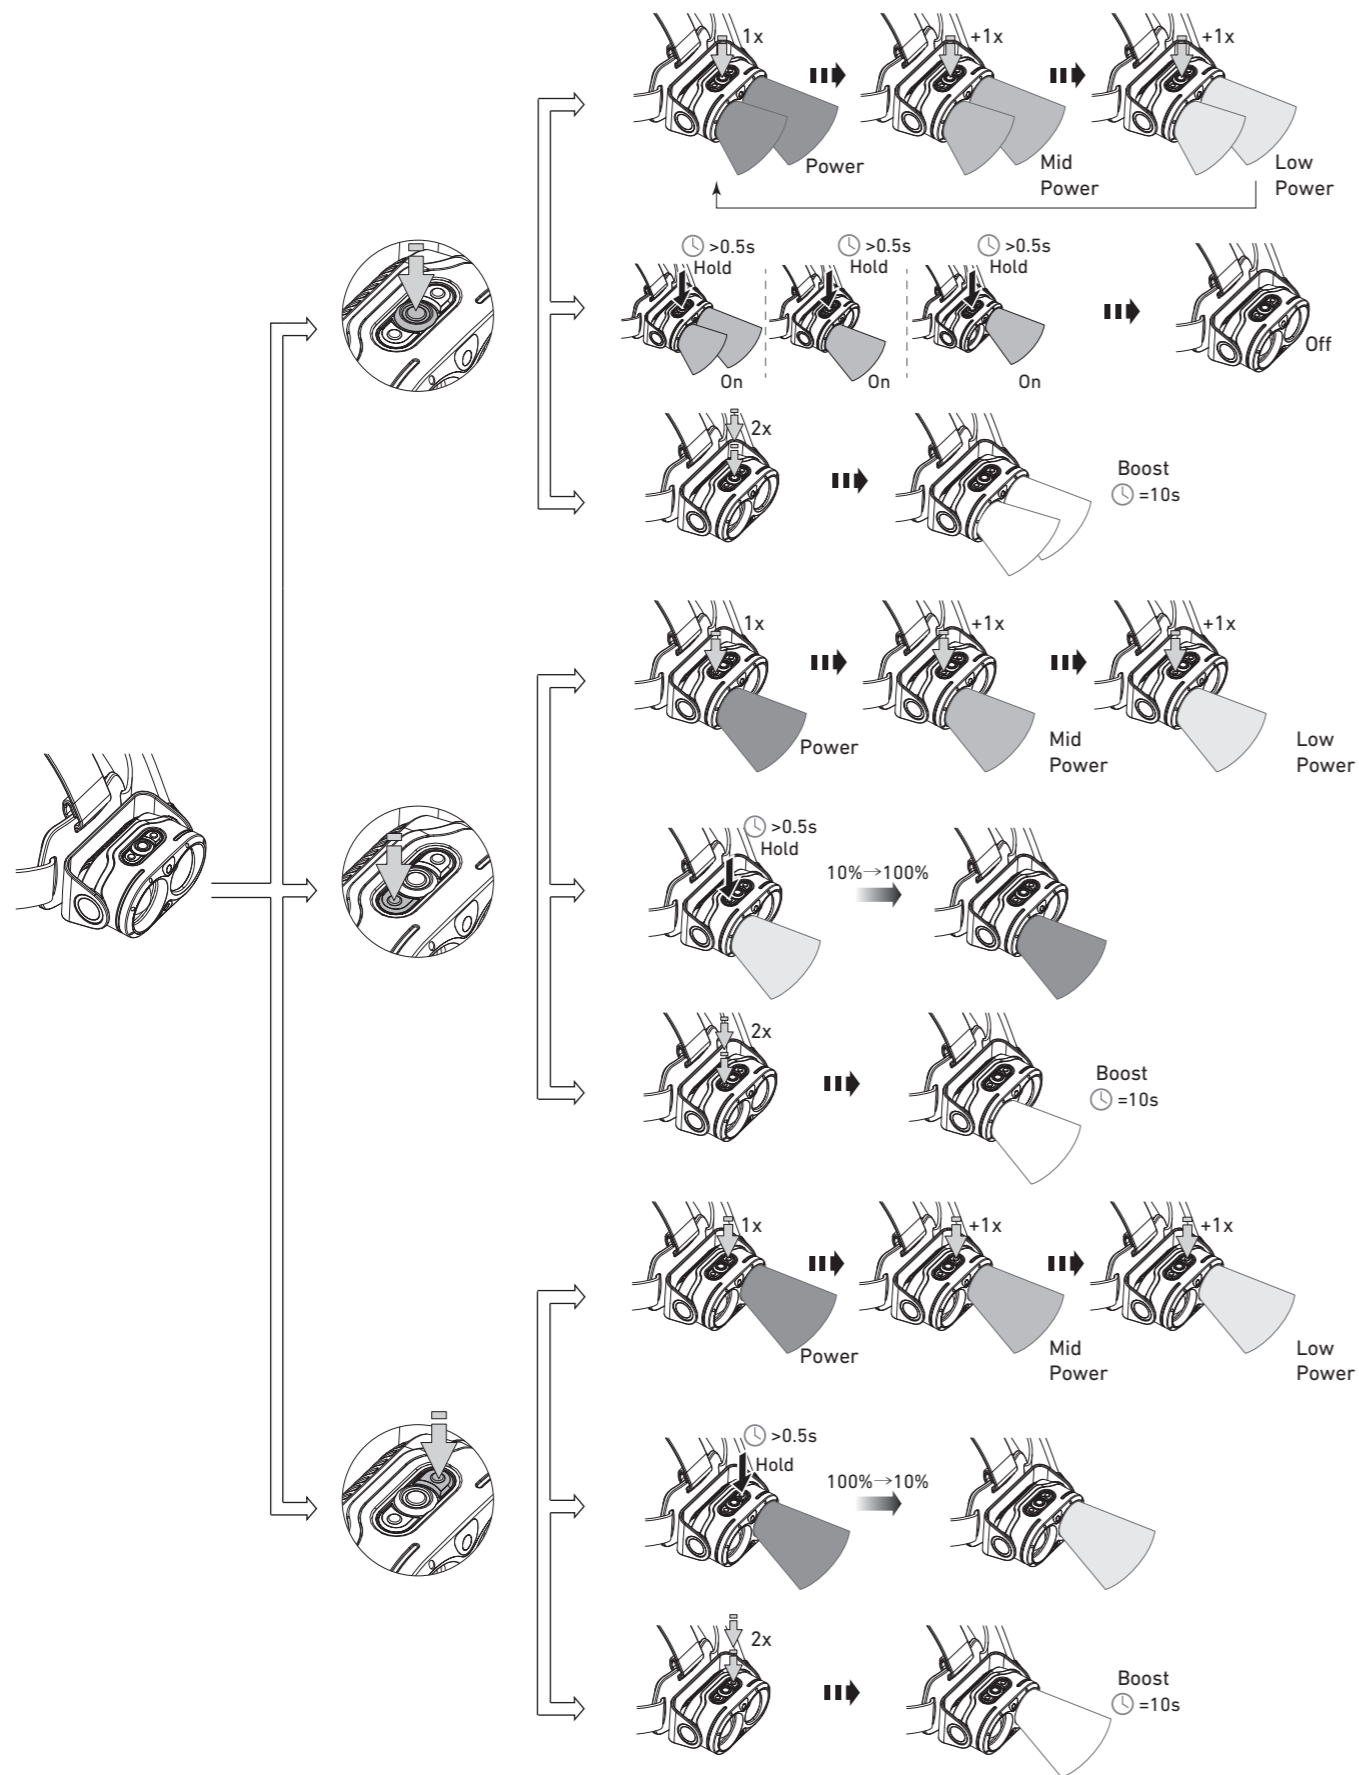

H19R Core

H19R Signature

Operation

Battery Replacement

Transportation Lock

Red Mode

App Mode

Battery Indicator

Backup Mode

Lamp Head Rotation

Magnetic Charging System

Extension Cable (H19R Signature)

Helmet Fixing Clips (H19R Signature)

GoPro Mount (H19R Signature)

Tripod Mount (H19R Signature)

Helmet Connecting System (H19R Signature)