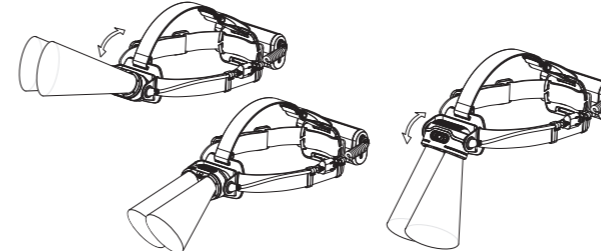

H19R Core

H19R Signature

Operation

Battery Replacement

Transportation Lock

Red Mode

App Mode

Battery Indicator

Backup Mode

Lamp Head Rotation

Magnetic Charging System

Extension Cable (H19R Signature)

Helmet Fixing Clips (H19R Signature)

GoPro Mount (H19R Signature)

Tripod Mount (H19R Signature)

Helmet Connecting System (H19R Signature)