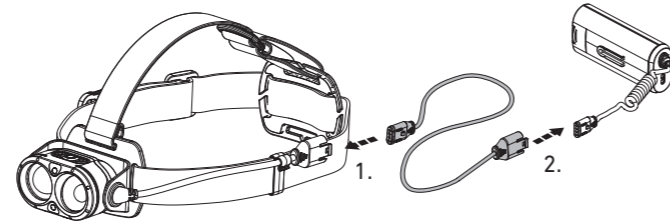

H19R Core

H19R Signature

Operation

Battery Replacement

Transportation Lock

Red Mode

App Mode

Battery Indicator

Backup Mode

Lamp Head Rotation

Magnetic Charging System

Extension Cable (H19R Signature)

Helmet Fixing Clips (H19R Signature)

GoPro Mount (H19R Signature)

Tripod Mount (H19R Signature)

Helmet Connecting System (H19R Signature)