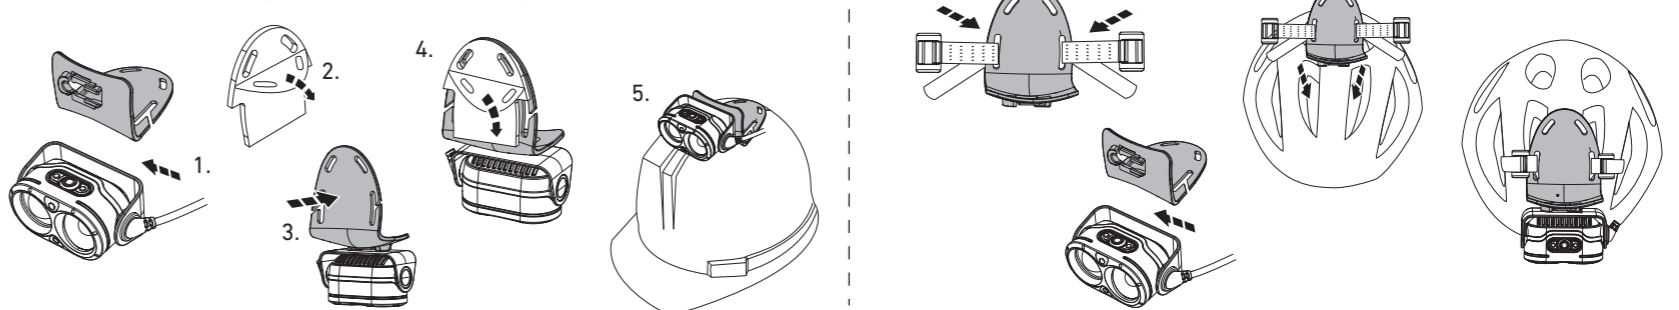

H19R Core

H19R Signature

Operation

Battery Replacement

Transportation Lock

Red Mode

App Mode

Battery Indicator

Backup Mode

Lamp Head Rotation

Magnetic Charging System

Extension Cable (H19R Signature)

Helmet Fixing Clips (H19R Signature)

GoPro Mount (H19R Signature)

Tripod Mount (H19R Signature)

Helmet Connecting System (H19R Signature)