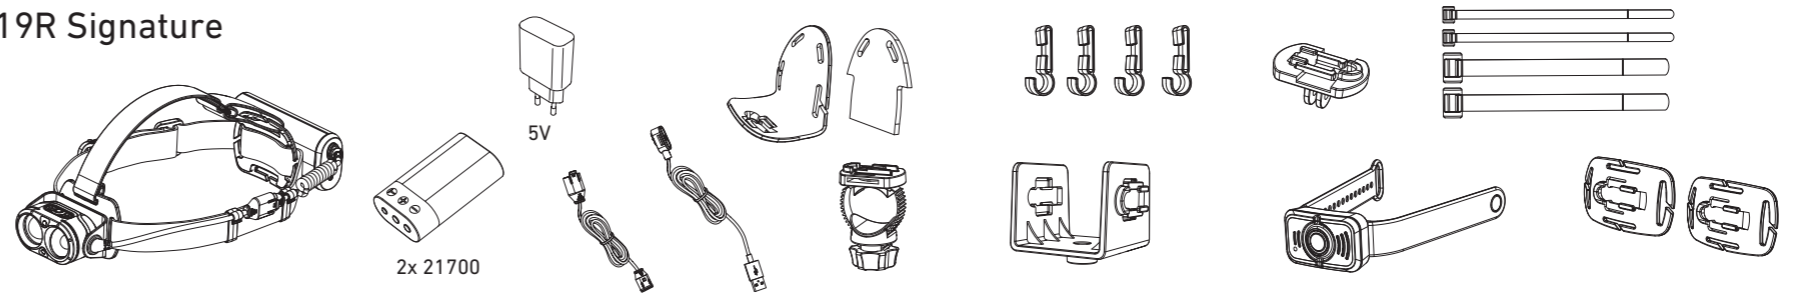

H19R Core

H19R Signature

Operation

Battery Replacement

Transportation Lock

Red Mode

App Mode

Battery Indicator

Backup Mode

Lamp Head Rotation

Magnetic Charging System

Extension Cable (H19R Signature)

Helmet Fixing Clips (H19R Signature)

GoPro Mount (H19R Signature)

Tripod Mount (H19R Signature)

Helmet Connecting System (H19R Signature)