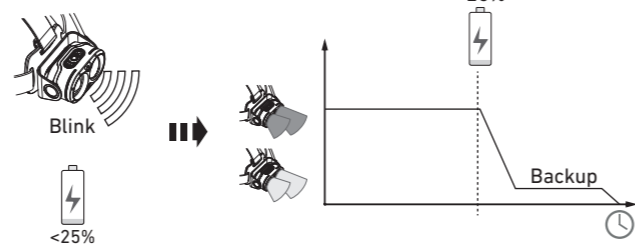

H19R Core

H19R Signature

Operation

Battery Replacement

Transportation Lock

Red Mode

App Mode

Battery Indicator

Backup Mode

Lamp Head Rotation

Magnetic Charging System

Extension Cable (H19R Signature)

Helmet Fixing Clips (H19R Signature)

GoPro Mount (H19R Signature)

Tripod Mount (H19R Signature)

Helmet Connecting System (H19R Signature)