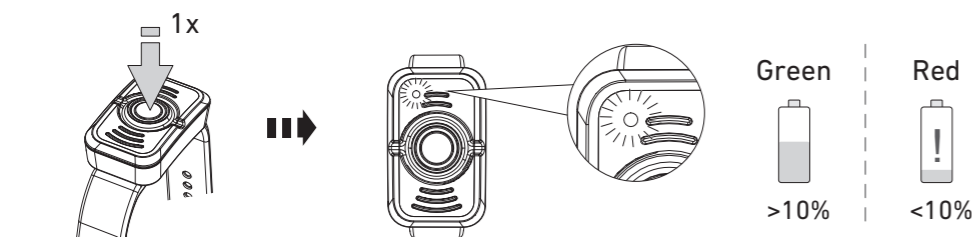

Universal Mounting Bracket (H19R Signature)

Recycling

Remote Control (H19R Signature)

Further Information

Battery Indicator (Remote Control)

Battery Replacement (Remote Control)

Ledlenser GmbH & Co. KG
Kronenstr. 5-7 • 42699 Solingen • Germany
Phone +49 212/5948-0 Fax +49 212/5948-200
info@ledlenser.com