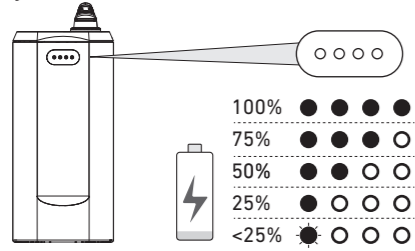

H19R Core

H19R Signature

Operation

Battery Replacement

Transportation Lock

Red Mode

App Mode

Battery Indicator

Backup Mode

Lamp Head Rotation

Magnetic Charging System

Extension Cable (H19R Signature)

Helmet Fixing Clips (H19R Signature)

GoPro Mount (H19R Signature)

Tripod Mount (H19R Signature)

Helmet Connecting System (H19R Signature)