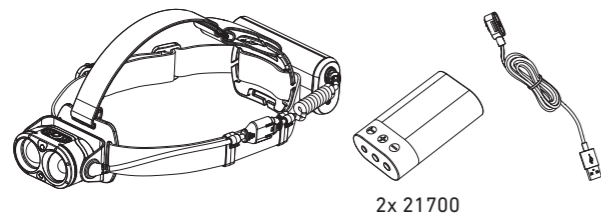

H19R Core

H19R Signature

Operation

Battery Replacement

Transportation Lock

Red Mode

App Mode

Battery Indicator

Backup Mode

Lamp Head Rotation

Magnetic Charging System

Extension Cable (H19R Signature)

Helmet Fixing Clips (H19R Signature)

GoPro Mount (H19R Signature)

Tripod Mount (H19R Signature)

Helmet Connecting System (H19R Signature)