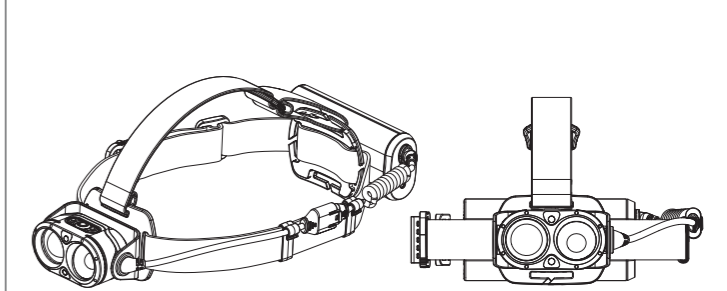

H19R Core

H19R Signature

Operation

Battery Replacement

Transportation Lock

Red Mode

App Mode

Battery Indicator

Backup Mode

Lamp Head Rotation

Magnetic Charging System

Extension Cable (H19R Signature)

Helmet Fixing Clips (H19R Signature)

GoPro Mount (H19R Signature)

Tripod Mount (H19R Signature)

Helmet Connecting System (H19R Signature)