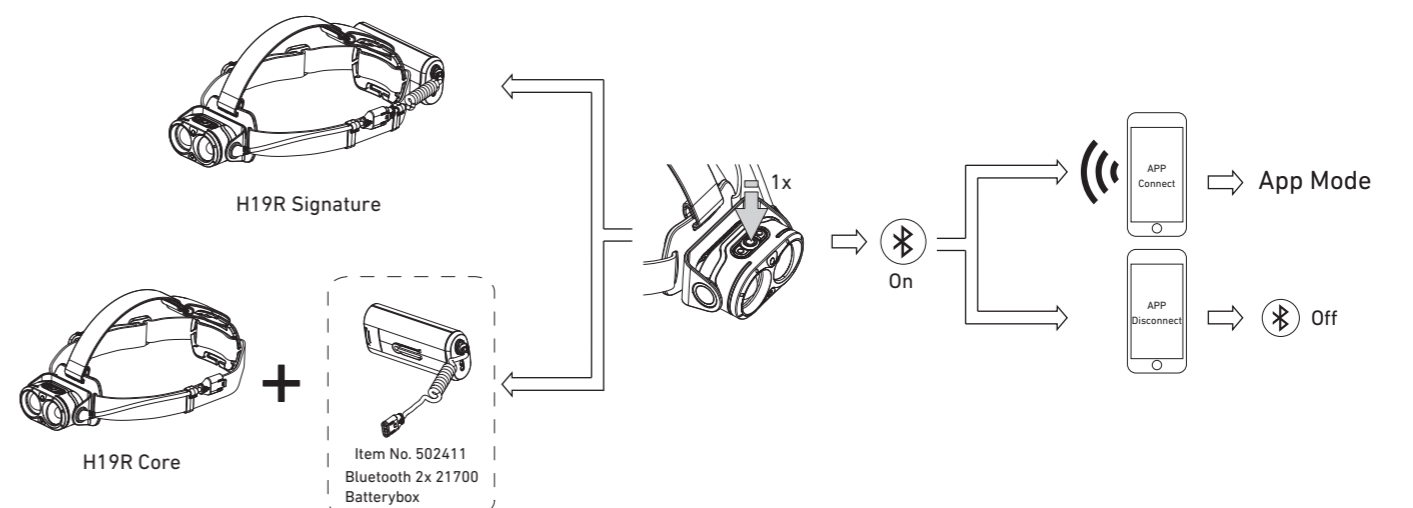

H19R Core

H19R Signature

Operation

Battery Replacement

Transportation Lock

Red Mode

App Mode

Battery Indicator

Backup Mode

Lamp Head Rotation

Magnetic Charging System

Extension Cable (H19R Signature)

Helmet Fixing Clips (H19R Signature)

GoPro Mount (H19R Signature)

Tripod Mount (H19R Signature)

Helmet Connecting System (H19R Signature)