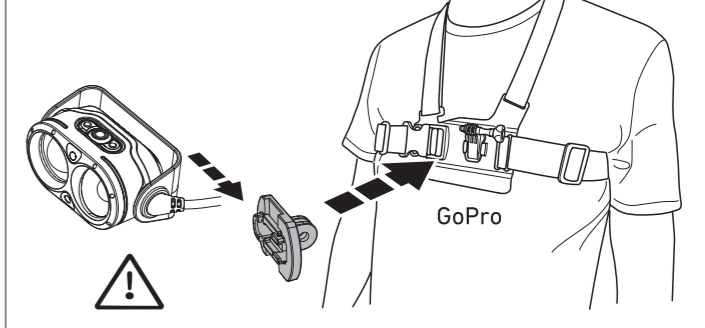

Backup Mode

Lamp Head Rotation

Magnetic Charging System

Extension Cable (H19R Signature)

Helmet Fixing Clips (H19R Signature)

GoPro Mount (H19R Signature)

Tripod Mount (H19R Signature)

Helmet Connecting System (H19R Signature)