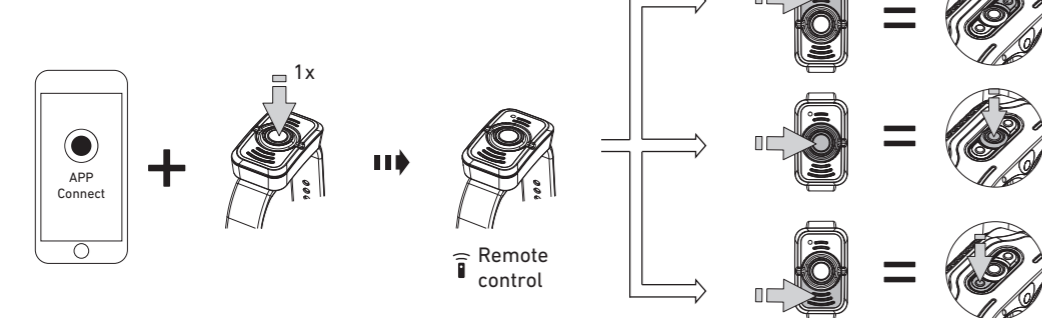

Remote Control (H19R Signature)