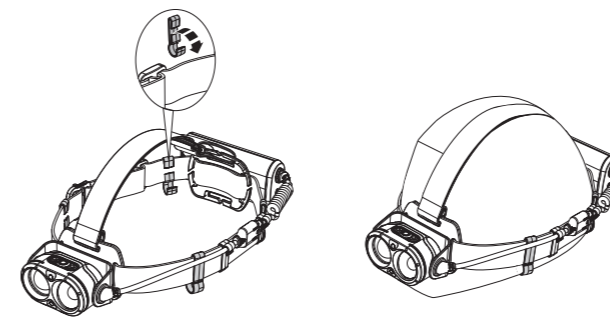

Backup Mode

Lamp Head Rotation

Magnetic Charging System

Extension Cable (H19R Signature)

Helmet Fixing Clips (H19R Signature)

GoPro Mount (H19R Signature)

Tripod Mount (H19R Signature)

Helmet Connecting System (H19R Signature)