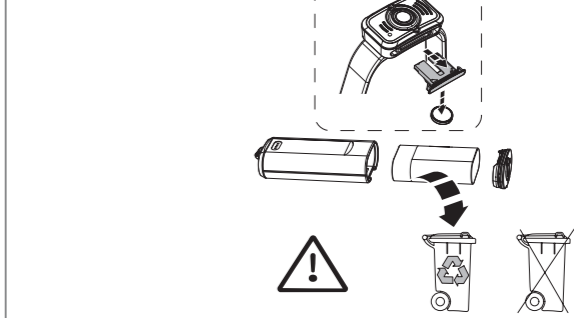

Battery Indicator

Backup Mode

Lamp Head Rotation

Magnetic Charging System

Extension Cable (H19R Signature)

Helmet Fixing Clips (H19R Signature)

GoPro Mount (H19R Signature)

Tripod Mount (H19R Signature)

Helmet Connecting System (H19R Signature)

Universal Mounting Bracket (H19R Signature)

Recycling

Remote Control (H19R Signature)

Further Information

Battery Indicator (Remote Control)

Battery Replacement (Remote Control)

Ledlenser GmbH & Co. KG
Kronenstr. 5-7 • 42699 Solingen • Germany
Phone +49 212/5948-0 Fax +49 212/5948-200
info@ledlenser.com

H19R_V01
19.06.2020
TJ12A0343