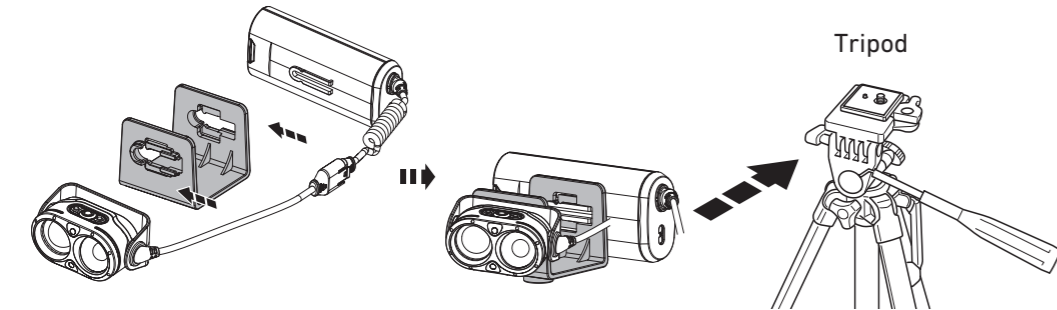

Backup Mode

Lamp Head Rotation

Magnetic Charging System

Extension Cable (H19R Signature)

Helmet Fixing Clips (H19R Signature)

GoPro Mount (H19R Signature)

Tripod Mount (H19R Signature)

Helmet Connecting System (H19R Signature)