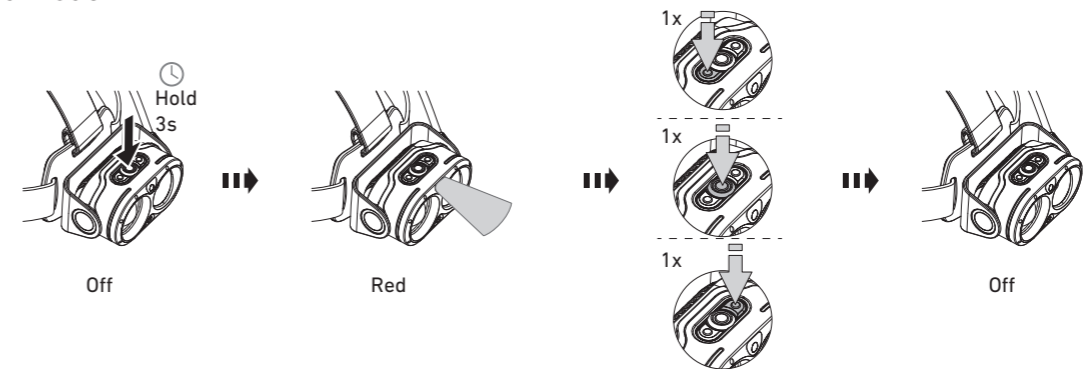

H19R Core

H19R Signature

Operation

Battery Replacement

Transportation Lock

Red Mode

App Mode

Battery Indicator

Backup Mode

Lamp Head Rotation

Magnetic Charging System

Extension Cable (H19R Signature)

Helmet Fixing Clips (H19R Signature)

GoPro Mount (H19R Signature)

Tripod Mount (H19R Signature)

Helmet Connecting System (H19R Signature)