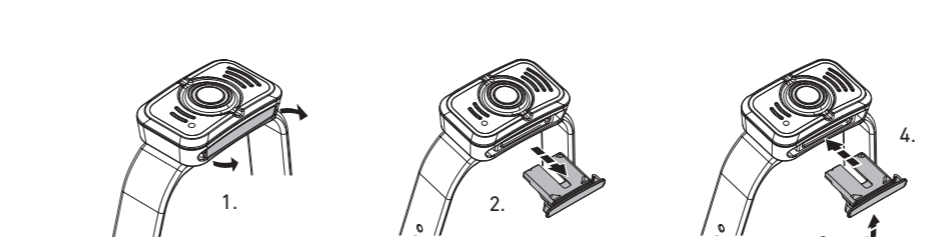

Backup Mode

Lamp Head Rotation

Magnetic Charging System

Extension Cable (H19R Signature)

Helmet Fixing Clips (H19R Signature)

GoPro Mount (H19R Signature)

Tripod Mount (H19R Signature)

Helmet Connecting System (H19R Signature)

Universal Mounting Bracket (H19R Signature)

Recycling

Remote Control (H19R Signature)

Further Information

Battery Indicator (Remote Control)

Battery Replacement (Remote Control)

Ledlenser GmbH & Co. KG
Kronenstr. 5-7 • 42699 Solingen • Germany
Phone +49 212/5948-0 Fax +49 212/5948-200
info@ledlenser.com