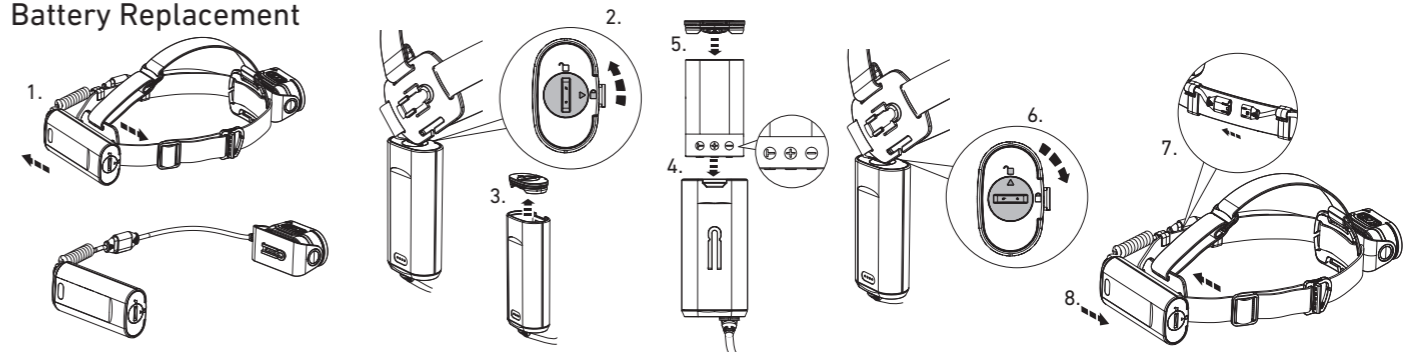

H19R Core

H19R Signature

Operation

Battery Replacement

Transportation Lock

Red Mode

App Mode

Battery Indicator

Backup Mode

Lamp Head Rotation

Magnetic Charging System

Extension Cable (H19R Signature)

Helmet Fixing Clips (H19R Signature)

GoPro Mount (H19R Signature)

Tripod Mount (H19R Signature)

Helmet Connecting System (H19R Signature)