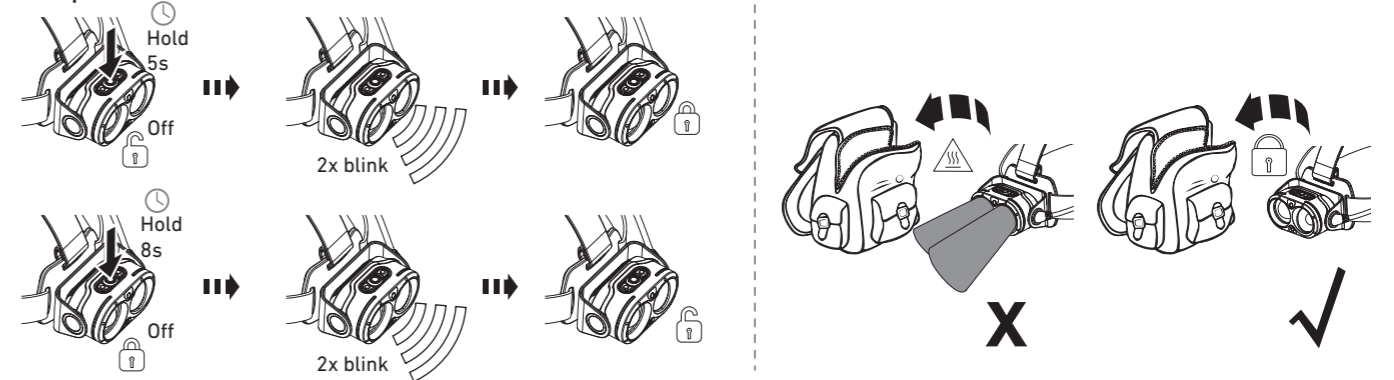

H19R Core

H19R Signature

Operation

Battery Replacement

Transportation Lock

Red Mode

App Mode

Battery Indicator

Backup Mode

Lamp Head Rotation

Magnetic Charging System

Extension Cable (H19R Signature)

Helmet Fixing Clips (H19R Signature)

GoPro Mount (H19R Signature)

Tripod Mount (H19R Signature)

Helmet Connecting System (H19R Signature)