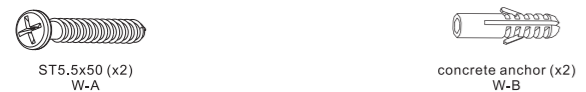

Package M

Package W

WM2121 Universal Electronics BV - Europe & International
P.O. Box 3332, 7500 DH Enschede
The Netherlands
RDN11-50316

START

1

2

60 mm
ø8mm

W-B

W-A

3a

3.1 3.2 3.3

3b

3.4 3.5 3.6

(For clarity, the outer cover is not shown.)

+10°
-15°

4