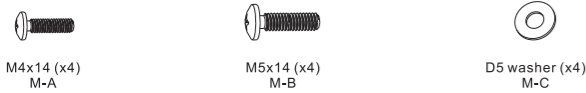

Package M

Package W

WM2121 Universal Electronics BV - Europe & International
P.O. Box 3332, 7500 DH Enschede
The Netherlands
RDN11-50316

START

1

2

60 mm
ø8mm

W-B

W-A

3a

3.1 3.2 3.3

3b

3.4 3.5 3.6

(For clarity, the outer cover is not shown.)

+10°
-15°

4