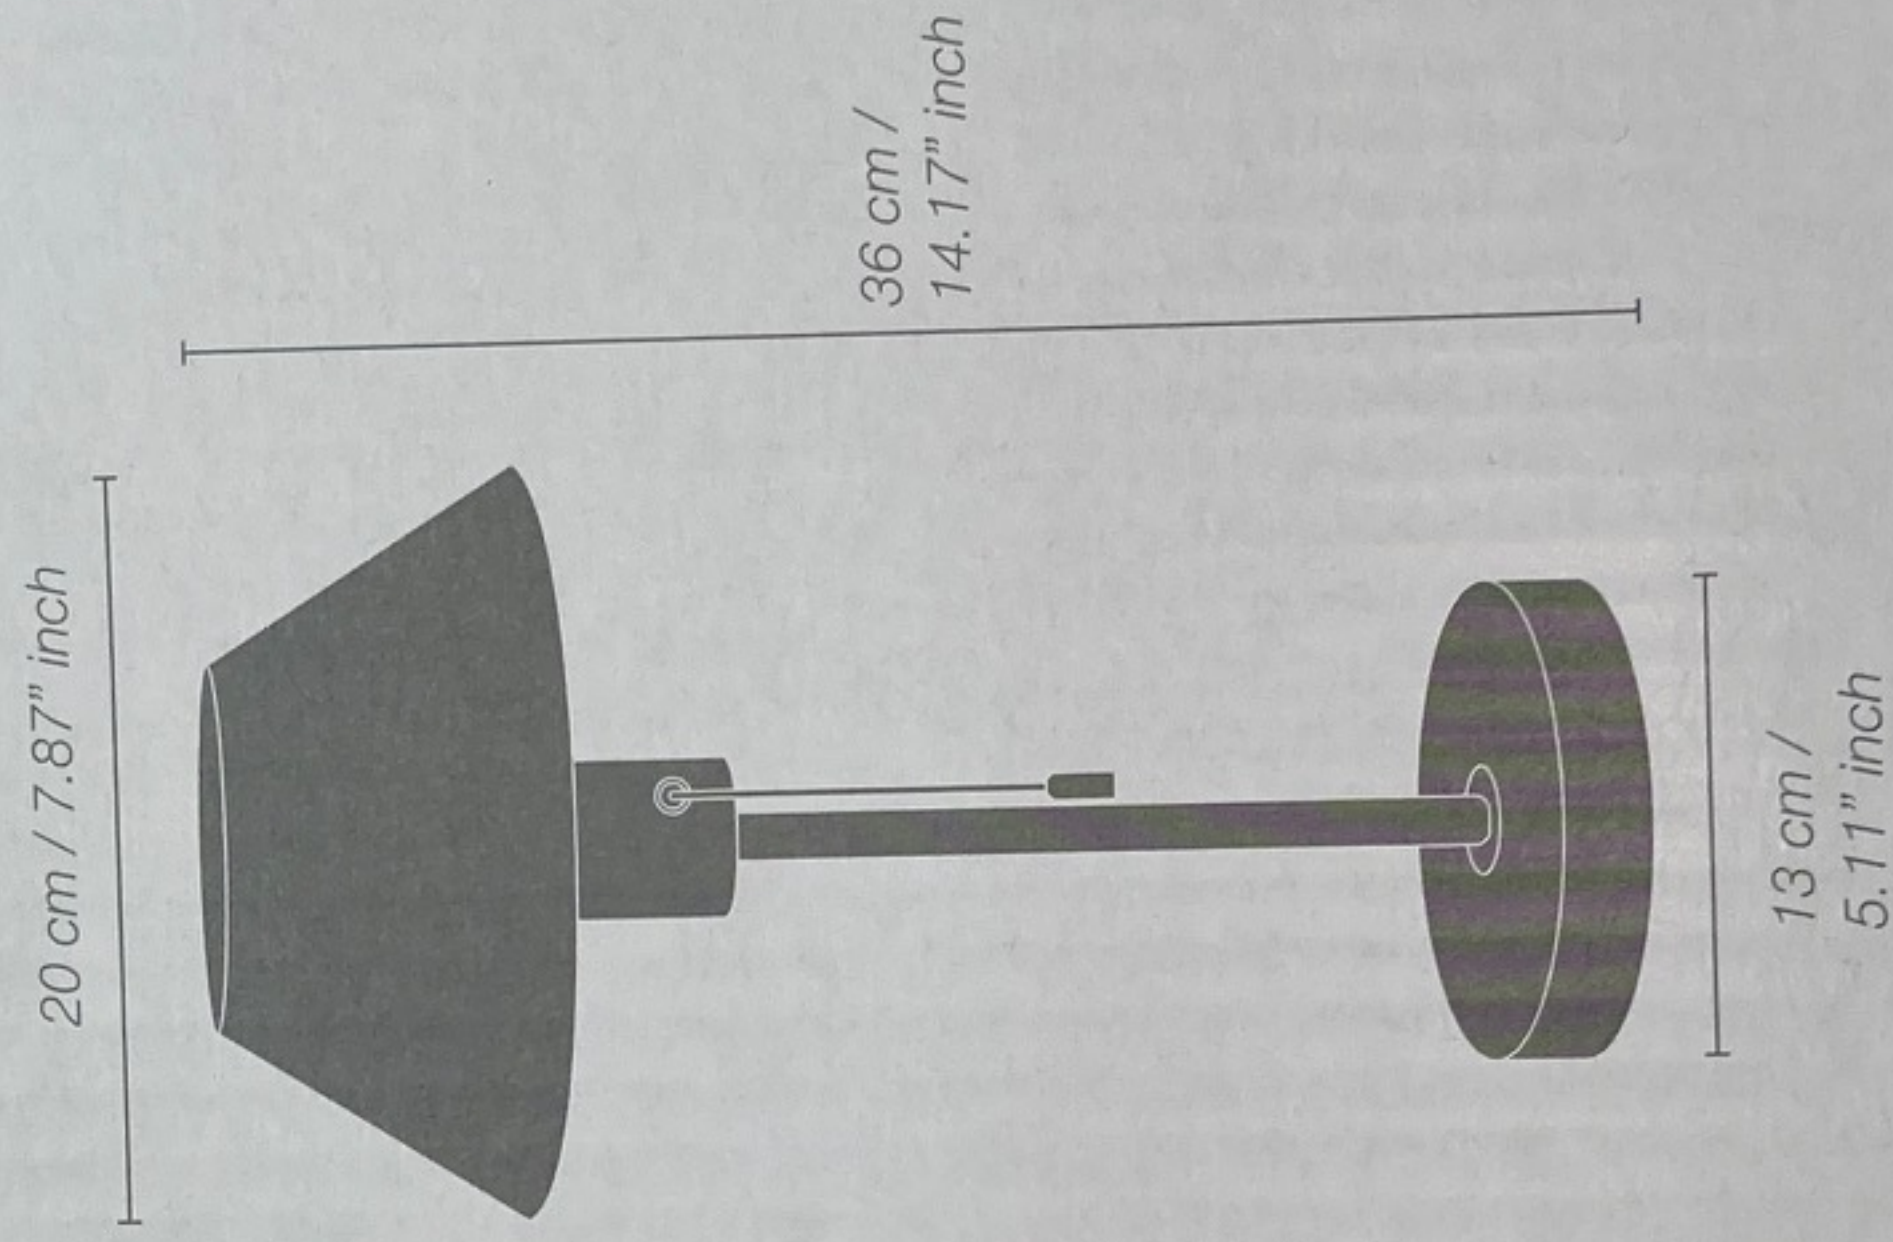

Leitmotiv
furniture & lighting

Leitmotiv products are so called to reflect their strong and timeless design elements that appear in each and every collection. Their products will surprise you with daring, challenging designs, which makes every collection a unique collection.

Material
Metal

Dimensions
20 x 36 cm
7.87" x 14.17" inch

Electrics

- ⌀ excl. 1x E27, Max. 40W, 220-240V
- ⌀ excl. 1x E27, Max. 9W, 220-240V

Cable

Black cable

Extra information

Energy saving