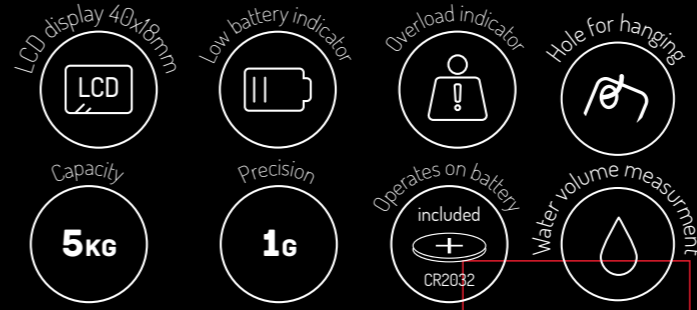

**Kitchen Scale
MS 3159**

mesko

mesko

Kitchen Scale MS 3159

mesko

**Kitchen Scale
MS 3159**

EUROPEAN
INNOVATION
since
1922
GERMANY