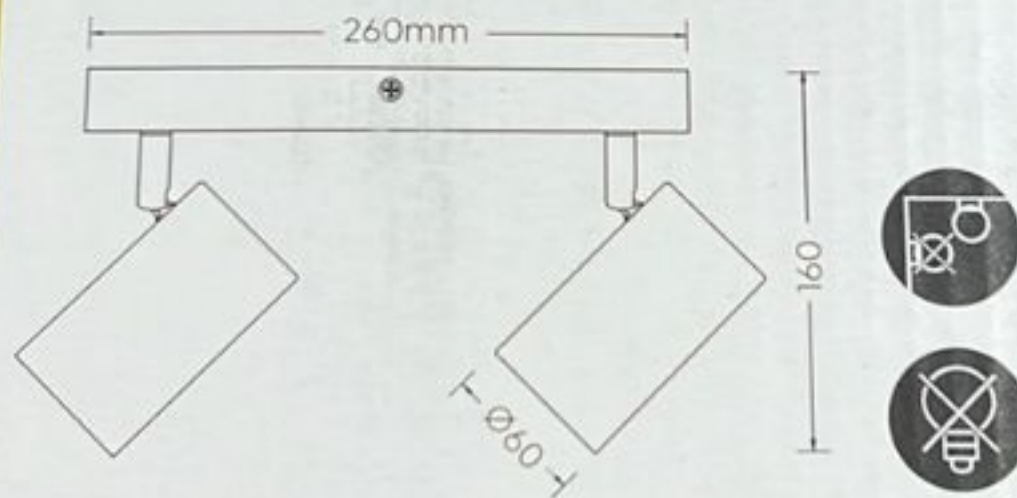

TRIO
LIGHTING FOR YOU

4 017807 487978

812400207

[trio-lighting.com/
812400207](http://trio-lighting.com/812400207)

MARLEY

230V~50Hz
excl. 2x GU10 - max. 35W
class I

www.trio-lighting.com