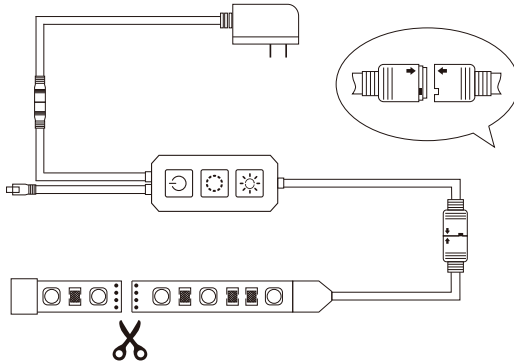

Charger

Instruction manual

3M adhesive tape

Installation diagram

Add device

(1) Download: Lideka Home app

(2) Add device:

- Switch on the LED strip and open the Lideka Home app
- Make sure GPS and Bluetooth are turned on
- Press "+" to add

Remote control

Inhoudsopgave

Producteigenschap	13
Productparameter	13
Product dimensie	13
Wat zit er in de verpakking	14
Installatie diagram	15
Voeg toestel toe	15
Groeps gebruik	17
Controller box	18
Afstandsbediening	19