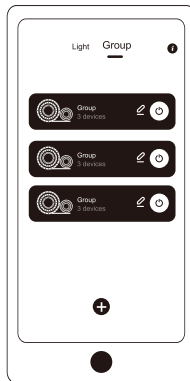

Charger

Instruction manual

3M adhesive tape

Installation diagram

Add device

(1) Download: Lideka Home app

(2) Add device:

- Switch on the LED strip and open the Lideka Home app
- Make sure GPS and Bluetooth are turned on
- Press "+" to add

Touch '+'

Search device

Device found

Group control

Touch '+'

Search device

Name group

Controller box

Remote control

Inhoudsopgave

Producteigenschap	13
Productparameter	13
Product dimensie	13
Wat zit er in de verpakking	14
Installatie diagram	15
Voeg toestel toe	15
Groeps gebruik	17
Controller box	18
Afstandsbediening	19