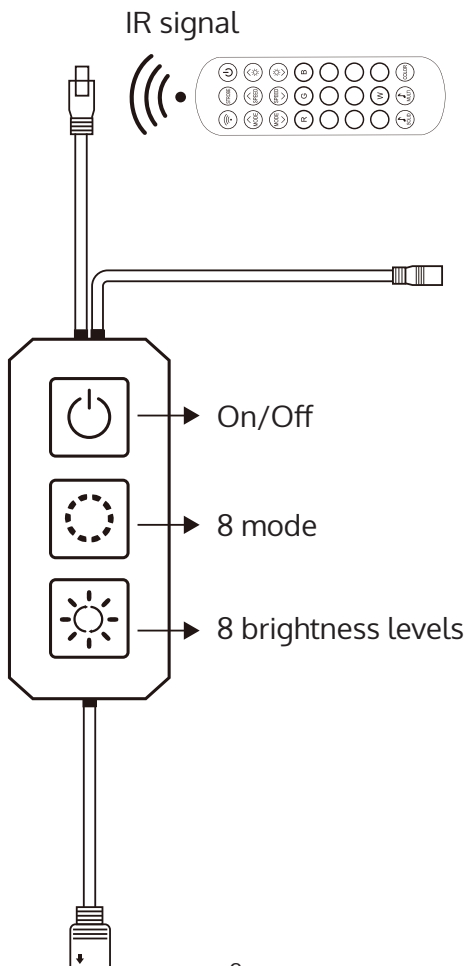

Charger

Instruction manual

3M adhesive tape

Installation diagram

Add device

(1) Download: Lideka Home app

(2) Add device:

- Switch on the LED strip and open the Lideka Home app
- Make sure GPS and Bluetooth are turned on
- Press "+" to add

Touch '+'

Search device

Device found

Group control

Touch '+'

Search device

Name group

Controller box

Remote control

Inhoudsopgave

Producteigenschap	13
Productparameter	13
Product dimensie	13
Wat zit er in de verpakking	14
Installatie diagram	15
Voeg toestel toe	15
Groeps gebruik	17
Controller box	18
Afstandsbediening	19