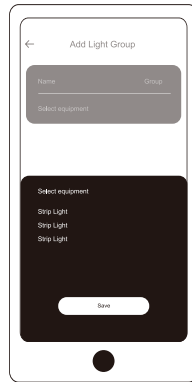

Charger

Instruction manual

3M adhesive tape

Installation diagram

Add device

(1) Download: Lideka Home app

(2) Add device:

- Switch on the LED strip and open the Lideka Home app
- Make sure GPS and Bluetooth are turned on
- Press "+" to add

Touch '+'

Search device

Device found

Group control

Touch '+'

Search device

Name group

Controller box