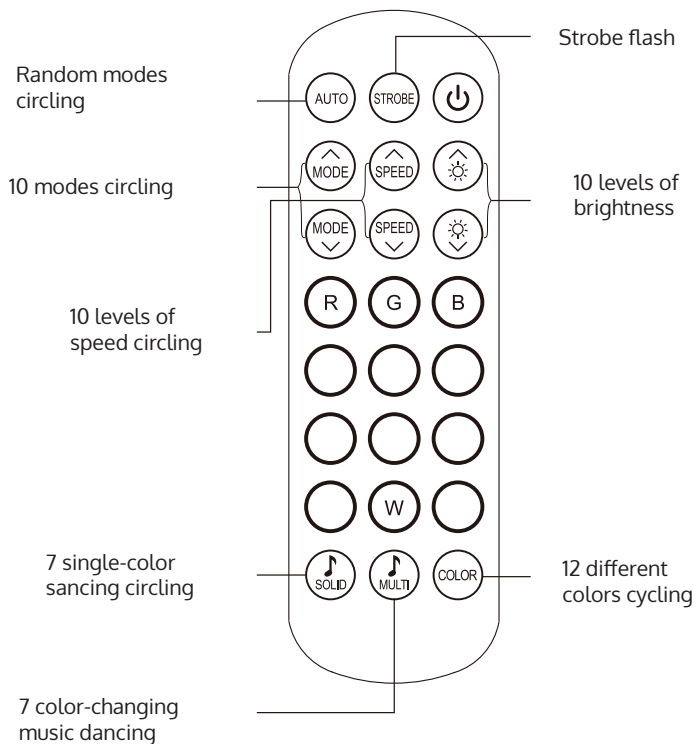

Charger

Instruction manual

3M adhesive tape

Installation diagram

Add device

(1) Download: Lideka Home app

(2) Add device:

- Switch on the LED strip and open the Lideka Home app
- Make sure GPS and Bluetooth are turned on
- Press "+" to add

Touch '+'

Search device

Device found

Group control

Touch '+'

Search device

Name group

Controller box

Remote control

Inhoudsopgave

Producteigenschap	13
Productparameter	13
Product dimensie	13
Wat zit er in de verpakking	14
Installatie diagram	15
Voeg toestel toe	15
Groeps gebruik	17
Controller box	18
Afstandsbediening	19