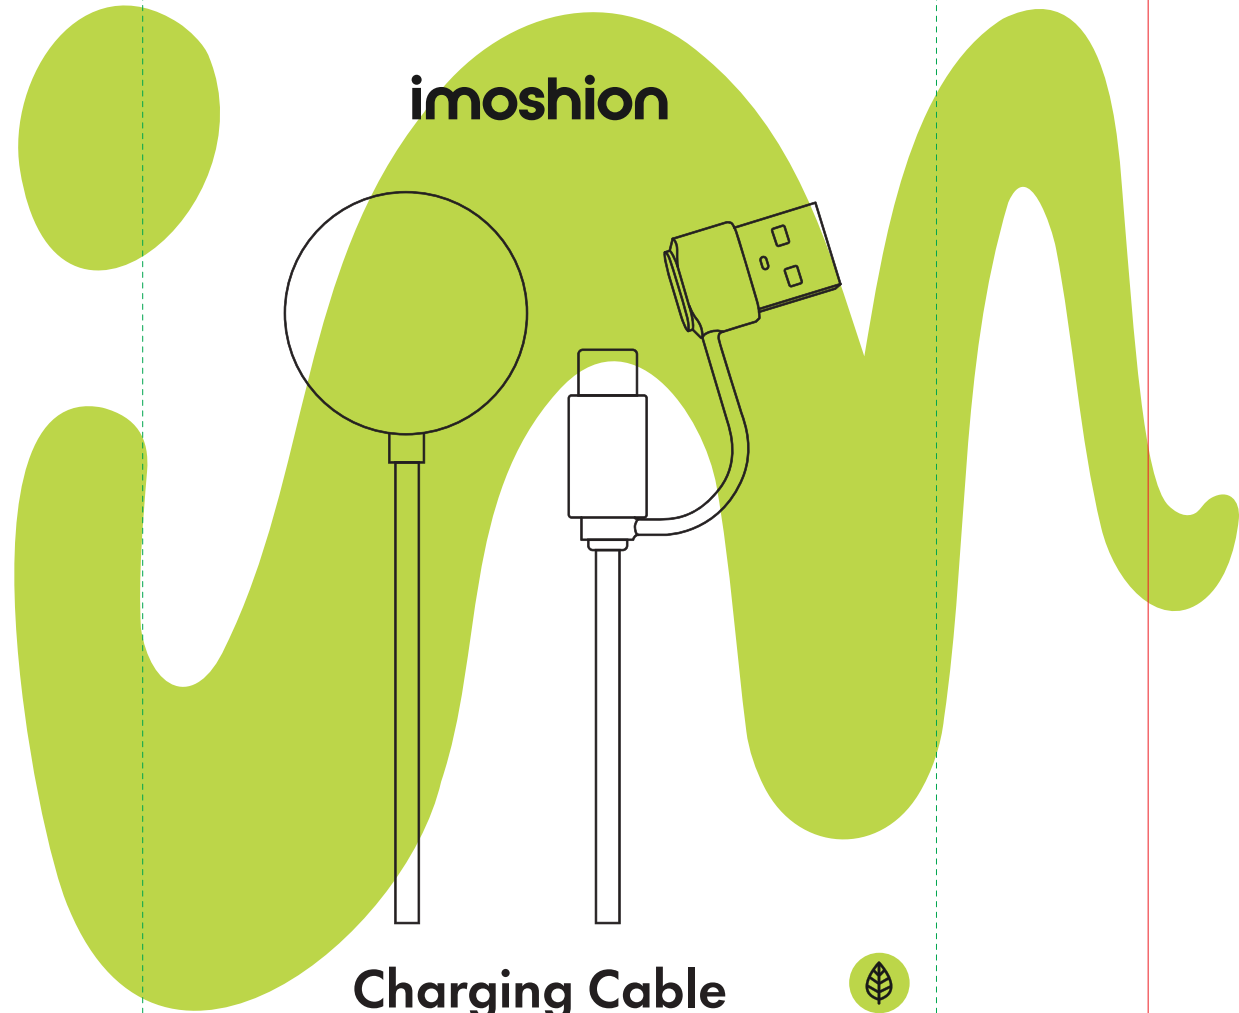

149x105x28mm

we keep you moving!

imoshion's mission is to keep you on the move, we do this by offering a wide range of affordable mobile accessories at a click of a button.

stay in motion with imoshion.

 This packaging is made out of **70% recycled paper**