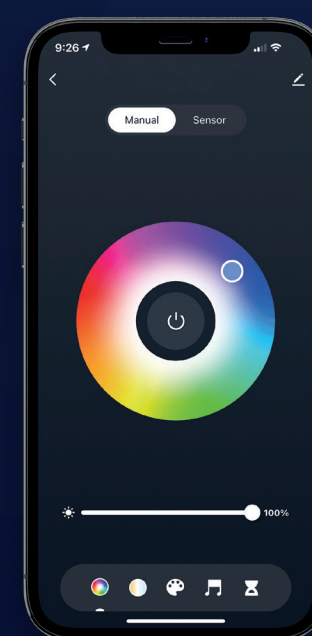

HOFTRONIC™

Control your lights with our app