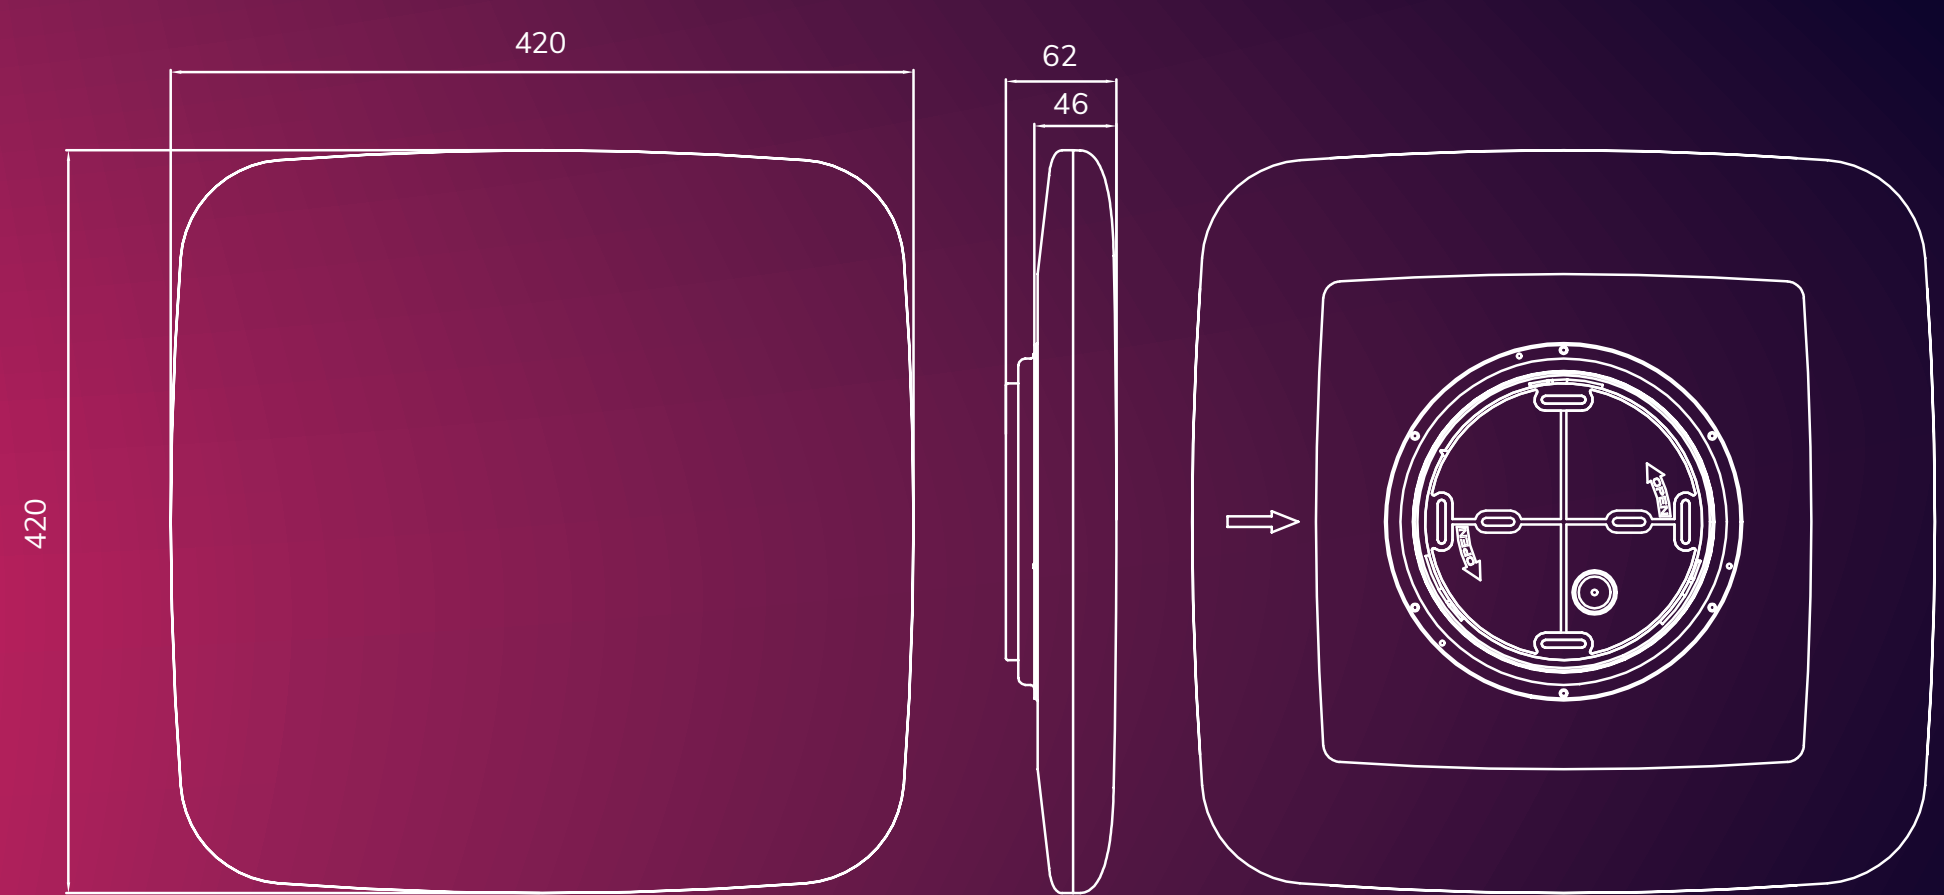

HOFTRONIC™ SMART FRAMELESS CEILING LIGHT

LIFESPAN	20,000 hours
PSB	<0.50W
PNET	<0.50W

Measured in a 360° sphere

HOF TRADING B.V.
Fahrenheitstraat 11
6003 DC Weert
The Netherlands
Made in P.R.C.

www.hoftronic.com

SKU 4406868

HOFTRONIC™

HOFTRONIC™

Control your lights with our app

Download here

www.hoftronic.com

SMART

White and color ambience

Frameless ceiling light