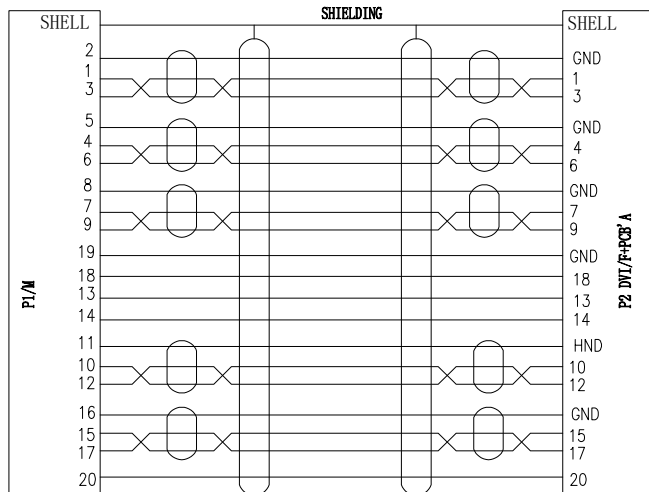

**ELECTRICAL TEST:**

- 1.100% OPEN SHORT MIS WIRE TEST
- 2.CONTACT RESISTANCE:3 OHM MAX
- 3.INSULATION RESISTANCE:5M OHM MIN
- 4.HI-POT TEST:DC 300V/10ms
- 5.PASS 1080P TEST

CONSUMER ITEM	LENGTH(mm)
AC7510	150±20

**ACT**

Silk:Pantone Cool Gray 6C  
13mm\*6mm

**CEUK**  
AC7510 DisplayPort male to DVI female adapter  
Made in China

Silk: Pantone Cool Gray 11C  
24,1mm x 12,8mm

S/N:  
IIC:  
ACT, Koolhovenstraat 1E, 3772 MT Barneveld, The Netherlands

Bottomlabel: Pantone 429  
30mm x 9,1mm

⑦	Cable	UL20276 #32*5P+#32*5C+AEB, 黑色 PVC JACKET, OD:5.0mm	M
⑥	SHELL	DVI/F BLACK PVC SHELL	1PCS
⑤	SHELL	DVI/F BLACK PVC FRONT COVER SHELL	1PCS
④	outer molding	BLACK PVC 45P	20g
③	inner molding	PE,Nature color	10g
②	PLUG	DVI (24+5)/F:PIN G/F, White PVC CORE, Nickel plating +PCB'A (PS8121E)	1PCS
①	PLUG	DP 20P/M:PIN G/F, BLACK PVC CORE, Nickel plating WITH LOCK	1PCS
NO.	PART NAME	DESCRIPTION	UNIT

				DESCRIPTION	FINISHED PRODUCT'S FIGURE	SCALE	FIT	UNITS: MM	1RD ANGLE
				MODEL NO.	AP-023A	△			
APPROVED	CHECKED	DRAWING	DESIGNED	DRAWING NO.	153-209	△	2021/11/30		A2
		YAN	YAN	FINISHING		△	2020/11/06		A1
				MATERIAL		SYM	DATE		REVISION