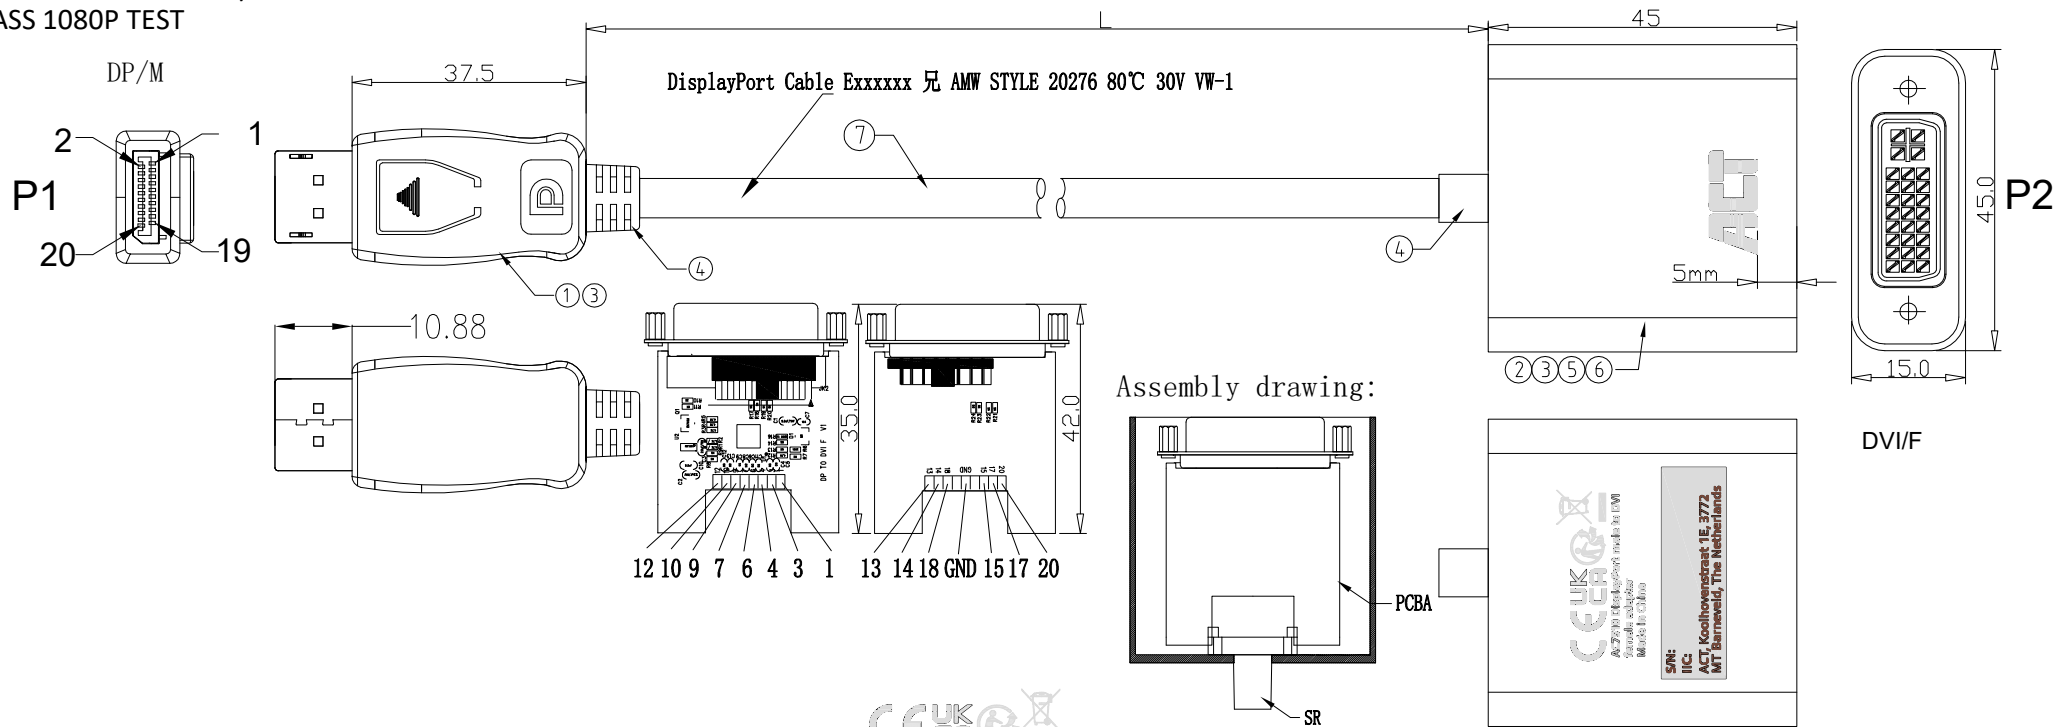

**ELECTRICAL TEST:**

- 1.100% OPEN SHORT MIS WIRE TEST
- 2.CONTACT RESISTANCE:3 OHM MAX
- 3.INSULATION RESISTANCE:5M OHM MIN
- 4.HI-POT TEST:DC 300V/10ms
- 5.PASS 1080P TEST

CONSUMER ITEM	LENGTH(mm)
AC7510	150±20

**ACT**

Silk:Pantone Cool Gray 6C  
13mm\*6mm

**CEUK**  
AC7510 DisplayPort male to DVI female adapter  
Made in China

Silk: Pantone Cool Gray 11C  
24,1mm x 12,8mm

S/N:  
IIC:  
ACT, Koolhovenstraat 1E, 3772 MT Barneveld, The Netherlands

Bottomlabel: Pantone 429  
30mm x 9,1mm

⑦	Cable	UL20276 #32*5P+#32*5C+AEB, 黑色 PVC JACKET, OD:5.0mm	M
⑥	SHELL	DVI/F BLACK PVC SHELL	1PCS
⑤	SHELL	DVI/F BLACK PVC FRONT COVER SHELL	1PCS
④	outer molding	BLACK PVC 45P	20g
③	inner molding	PE,Nature color	10g
②	PLUG	DVI (24+5)/F:PIN G/F, White PVC CORE, Nickel plating +PCB'A (PS8121E)	1PCS
①	PLUG	DP 20P/M:PIN G/F, BLACK PVC CORE, Nickel plating WITH LOCK	1PCS
NO.	PART NAME	DESCRIPTION	UNIT

				DESCRIPTION	FINISHED PRODUCT'S FIGURE	SCALE	FIT	UNITS: MM	1RD ANGLE
				MODEL NO.	AP-023A	△			
APPROVED	CHECKED	DRAWING	DESIGNED	DRAWING NO.	153-209	△	2021/11/30		A2
		YAN	YAN	FINISHING		△	2020/11/06		A1
				MATERIAL		SYM	DATE		REVISION