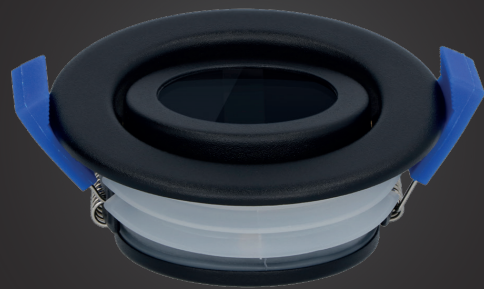

LIMA LED DOWNLIGHT

LED-Einbaustrahler Lima
Spot LED encastré Lima

BLACK

HOFTRONIC™

HOFTRONIC™

- EN** Lima LED downlight
- NL** Lima LED inbouwspot
- DE** LED-Einbaustrahler Lima
- FR** Spot LED encastré Lima
- ES** Foco LED empotrable Lima
- PT** Projetor LED de encastrar Lima
- IT** Faretto LED da incasso Lima
- PL** Reflektor wpuszczany LED Lima
- SV** Lima infälld LED-strålkastare
- DA** Lima indbygget LED-spotlight
- NN** Lima innfelt LED-spotlight
- FI** Lima upotettu LED-kohdevalaisin

HOFTRONIC™ LIMA LED DOWNLIGHT

HOF Trading B.V.
Fahrenheitstraat 11
6003 DC Weert
The Netherlands

Made in China

LIGHTSOURCE
NOT INCLUDED!

IP65 Rating 3 Year Warranty Tilttable Frame

SKU 5427565

HOFTRONIC™

BLACK

IP65 Rating 3 Year Warranty Tilttable Frame

LIMA LED DOWNLIGHT

GU10
Fitting

Max
35
Watt

HOFTRONIC™ LIMA LED DOWNLIGHT

35mm

Ø85mm

Ø75MM SAW SIZE