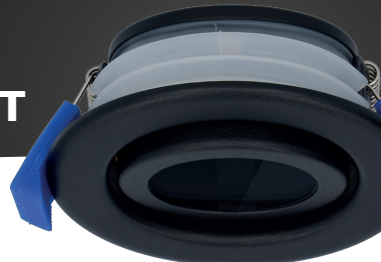

LIMA LED DOWNLIGHT

LED-Einbaustrahler Lima
Spot LED encastré Lima

BLACK

HOFTRONIC™

HOFTRONIC™

- EN** Lima LED downlight
- NL** Lima LED inbouwspot
- DE** LED-Einbaustrahler Lima
- FR** Spot LED encastré Lima
- ES** Foco LED empotrable Lima
- PT** Projetor LED de encastrar Lima
- IT** Faretto LED da incasso Lima
- PL** Reflektor wpuszczany LED Lima
- SV** Lima infälld LED-strålkastare
- DA** Lima indbygget LED-spotlight
- NN** Lima innfelt LED-spotlight
- FI** Lima upotettu LED-kohdevalaisin

HOFTRONIC™ LIMA LED DOWNLIGHT

HOF Trading B.V.
Fahrenheitstraat 11
6003 DC Weert
The Netherlands

Made in China

LIGHTSOURCE
NOT INCLUDED!

IP65 Rating 3 Year Warranty Tilttable Frame

SKU 5427565

HOFTRONIC™

BLACK

IP65 Rating 3 Year Warranty Tilttable Frame

LIMA LED DOWNLIGHT

GU10
Fitting

Max
35
Watt

HOFTRONIC™ LIMA LED DOWNLIGHT

35mm

Ø85mm

Ø75MM SAW SIZE