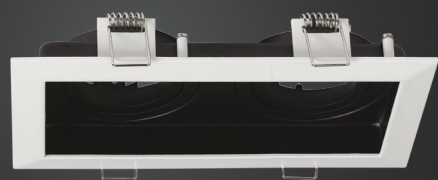

5423604

115x50x195

DURHAM LED FIXTURE DOUBLE

HOFTRONIC™

2X GU10 FITTING

HOFTRONIC™

MATERIAL
Aluminum

IP RATING
IP20

DIMMABLE
With dimmable GU10

FITTING
GU10

TILTABLE
Yes

- EN** Durham LED Fixture Double
- NL** Durham LED-armatuur dubbel
- DE** Durham LED-Armatur doppel
- FR** Luminaire à LED Durham double
- ES** Lámpara LED Durham doble
- PT** Durham Luminária LED Duplo
- IT** Apparecchio LED Durham doppio
- PL** Oprawa LED Durham podwójna
- SV** Durham LED-armatur Dubbel
- DA** Durham LED-armatur Dobbelt
- NN** Durham LED-armatur dobbel
- FI** Durham LED-valaisin Double

HOFTRONIC™
DURHAM LED FIXTURE DOUBLE

HOFTRONIC™

WHITE

IP20
Rating

2 Year
Warranty

HOFTRONIC™
DURHAM LED FIXTURE DOUBLE

DURHAM LED FIXTURE DOUBLE

2X GU10 FITTING