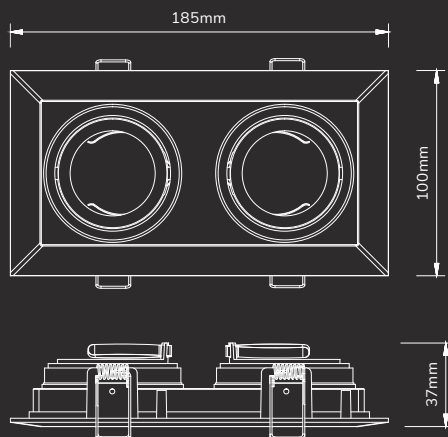

5423604

115x50x195

DURHAM LED FIXTURE DOUBLE

HOFTRONIC™

2X GU10 FITTING

HOFTRONIC™

MATERIAL
Aluminum

IP RATING
IP20

DIMMABLE
With dimmable GU10

FITTING
GU10

TILTABLE
Yes

- EN** Durham LED Fixture Double
- NL** Durham LED-armatuur dubbel
- DE** Durham LED-Armatur doppel
- FR** Luminaire à LED Durham double
- ES** Lámpara LED Durham doble
- PT** Durham Luminária LED Duplo
- IT** Apparecchio LED Durham doppio
- PL** Oprawa LED Durham podwójna
- SV** Durham LED-armatur Dubbel
- DA** Durham LED-armatur Dobbelt
- NN** Durham LED-armatur dobbel
- FI** Durham LED-valaisin Double

HOFTRONIC™
DURHAM LED FIXTURE DOUBLE

HOFTRONIC™

WHITE

IP20
Rating

2 Year
Warranty

HOFTRONIC™
DURHAM LED FIXTURE DOUBLE

DURHAM LED FIXTURE DOUBLE

2X GU10 FITTING