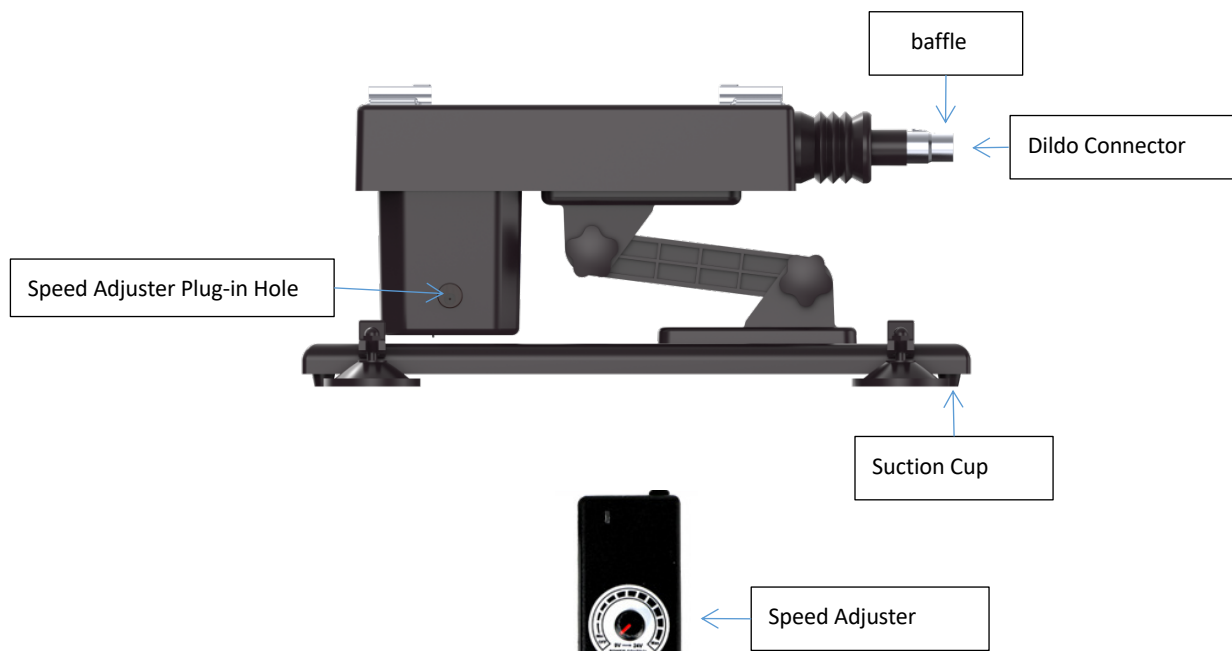

## Package Includes:

Please check whether the product list is complete before use.

- 1 x Product
- 1 x Speed Adjuster
- 1 x Dildo
- 1 x User Manual

## Specifications:

Model	L1399
Material	Metal/ABS
Noise	<60 dB
Output Voltage	≤24V
Working Current	≤1000mah
Frequency	1 mode
Motor	6500rpm
Vibration Change	Vibration can be changed by the speed adjuster
Product Size	37.2*1.52*16.8cm
Product Net Weight	1690g

### Instruction:

1. Connect the dildo to the connector.
2. Connect the speed adjuster to the plug-in hole.
3. Twist the knob clockwise to turn on the machine and to accelerate. Twist the knob anti-clockwise to turn off or slow down the machine.
4. Press the baffle button to disconnect the dildo or to switch an attachment. Do not pull out by force.