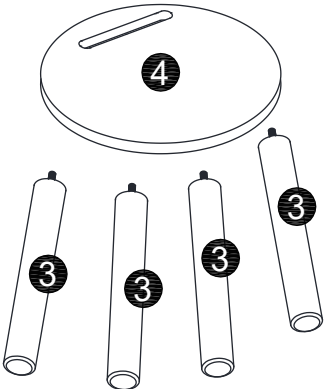

PARTS LIST

x2

HARDWARE LIST

A x 4

M5 x 35 mm