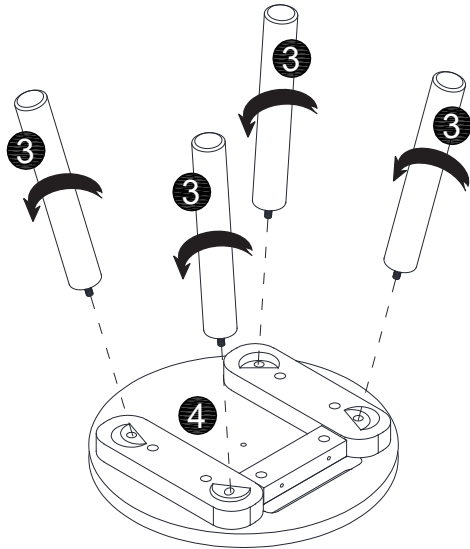

CAUTION: FREQUENT EXPOSURE TO DIRECT SUNLIGHT OR SIMILAR SOURCES MAY CAUSE THE SURFACE TO DISCOLOUR OR FADE.

PARTS LIST

x2

HARDWARE LIST

A x 4

M5 x 35 mm

1

2

3

x2

4

x2

5

WARNING!

Do NOT place this product near a window as it can be used as a step by the child and cause the child to fall out of the window.

Be aware of the risk of open fires and other sources of strong heat in the vicinity of the product.