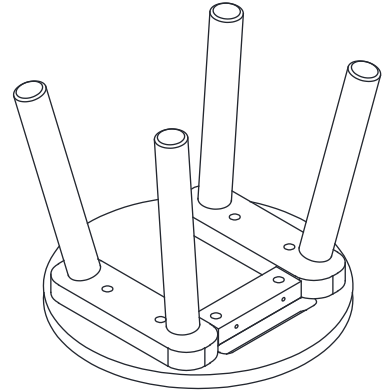

CAUTION: FREQUENT EXPOSURE TO DIRECT SUNLIGHT OR SIMILAR SOURCES MAY CAUSE THE SURFACE TO DISCOLOUR OR FADE.

PARTS LIST

x2

HARDWARE LIST

A x 4

M5 x 35 mm

1

2

3

x2

4

x2

5

WARNING!

Do NOT place this product near a window as it can be used as a step by the child and cause the child to fall out of the window.

Be aware of the risk of open fires and other sources of strong heat in the vicinity of the product.