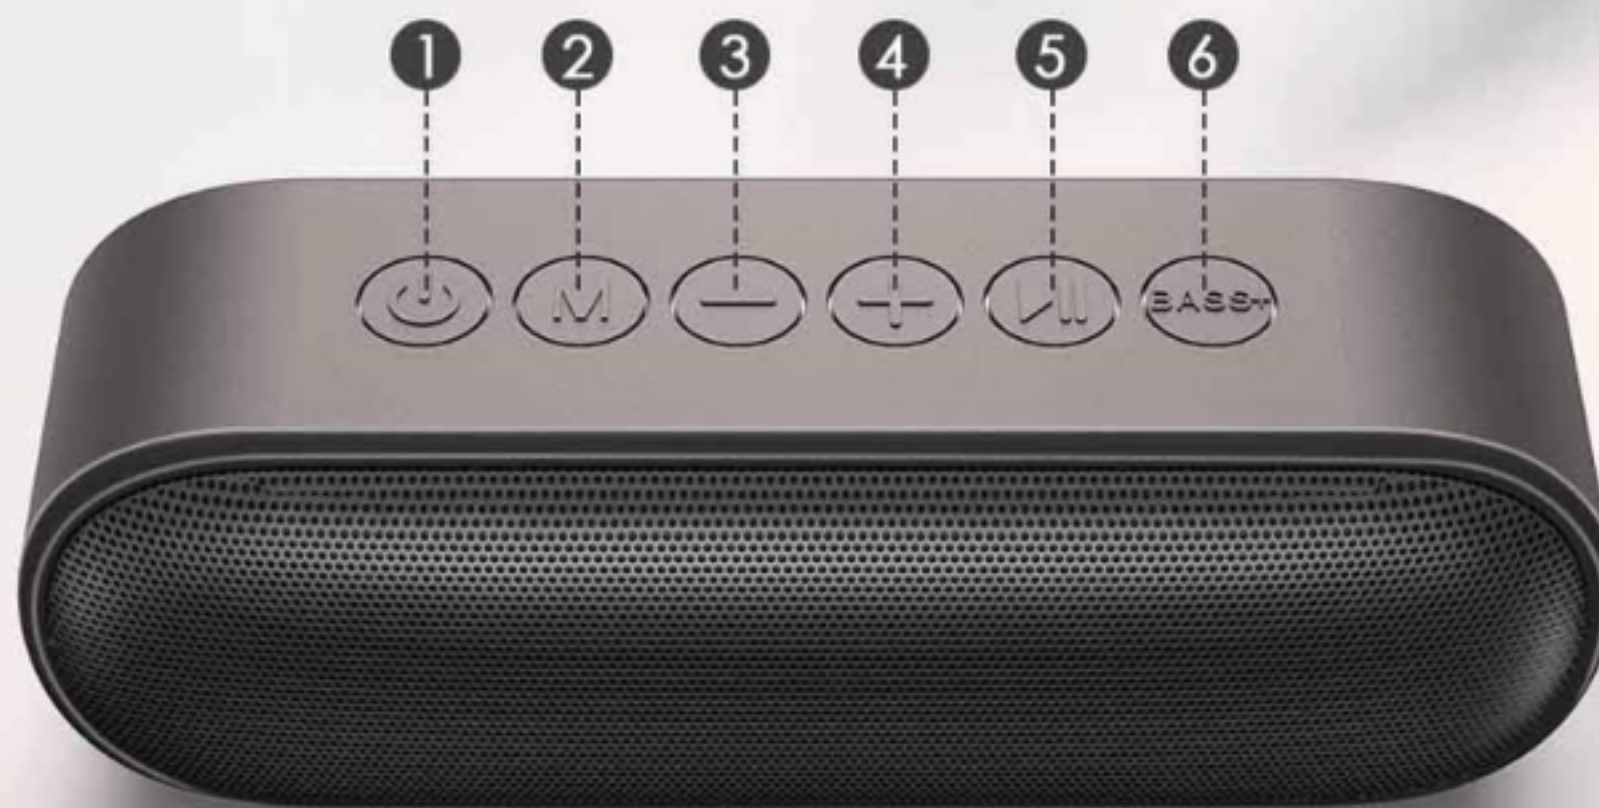

New Experience

Enjoy Multi-function keys and Multiple connection ways

- ① Power Button
- ② Mode Switch Button
- ③ Volume Down/Last Track
- ④ Volume UP/Next Track
- ⑤ Pause/Play/Re-pair Button
- ⑥ Bass/Normal Mode
- ⑦ TF card Slot
- ⑧ AUX-in Port
- ⑨ Mirco-USB Charging Port
- ⑩ Charging Indicator Light
- ⑪ Reset Button