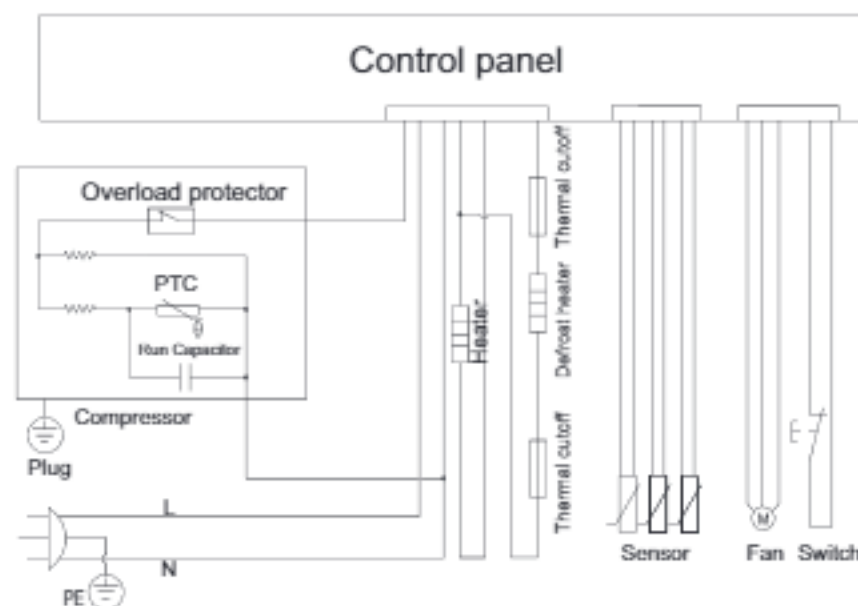

Diagram of Circuit Principles

Made in PRC

Serial Number: 印序列号

68 mm

98 mm