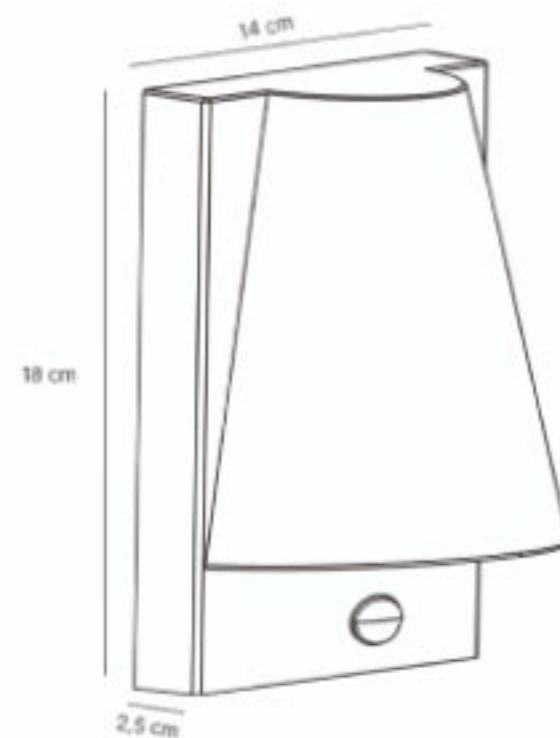

LUANA

1130005

Excluded

- Black
- 1x GU10 (excl.)
- Max. 40W
- 220-240V~60Hz

www.olucia.com
Made in China

Outdoor

Olucia
Kernreactorstraat 17
3903 LG Veenendaal
The Netherlands

2 YEAR WARRANTY
www.olucia.com/warranty