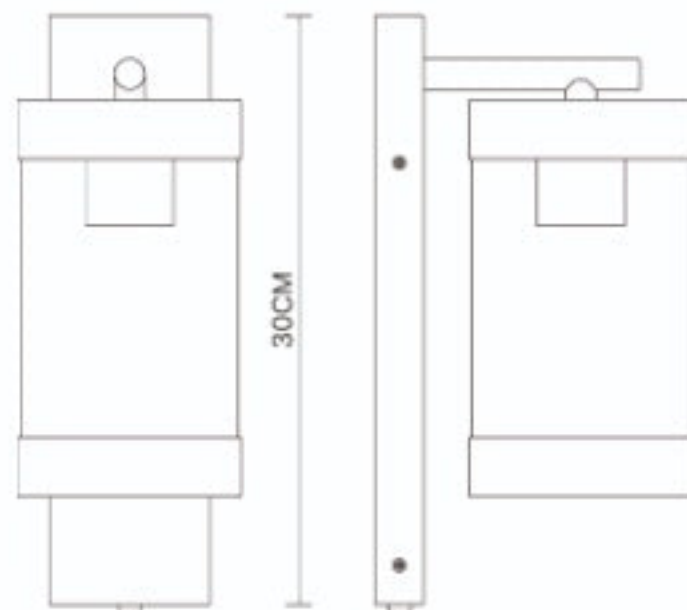

MUSA

1140045

Excluded

11,4CM

16,2CM

- Rust
- 1x E27 (excl.)
- Max. 15W
- 220-240V~60Hz

www.olucia.com
Made in China

Outdoor