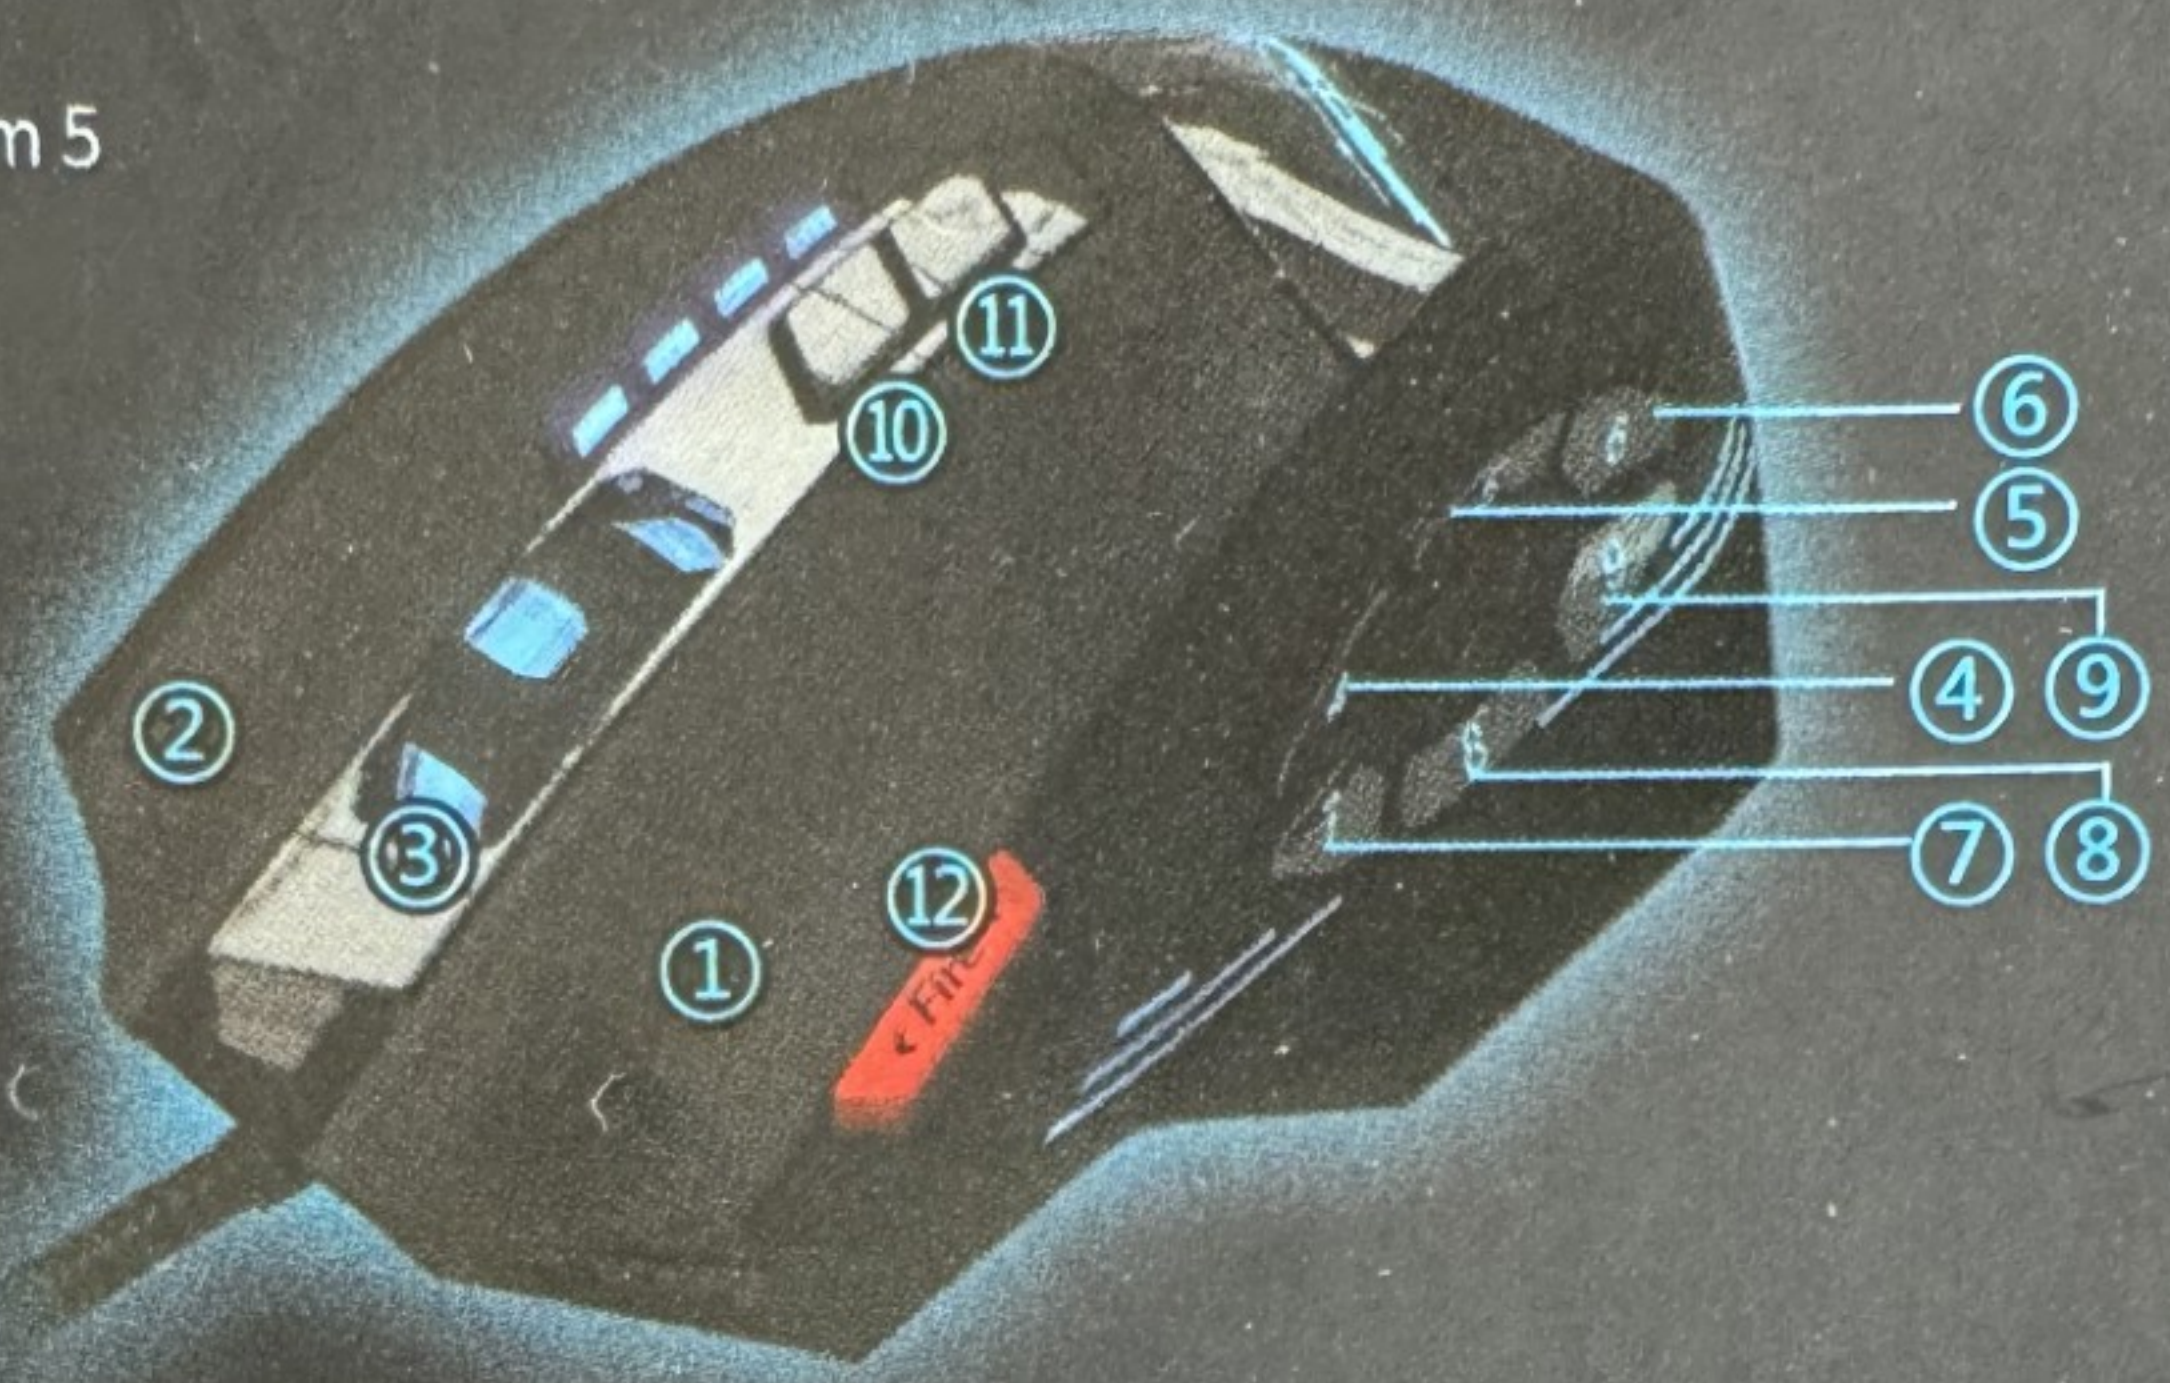

SIGNAL STABILITY

s and work

um 4 ⑤Single Key-Num 5
e Key-Num 8

ic breathing light.
200DPI and default

ase remove the
tpad protective
before use!

Key distribution picture

,Ltd.

EC REP