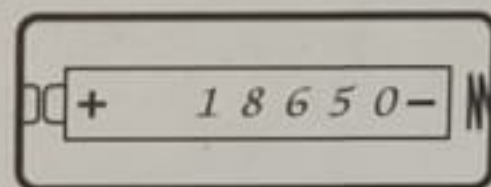

Battery assembly method

- Unscrew the bottom of the product towards the OPEN direction.
- Install the battery correctly.
- Screw the bottom of the origin in the direction of CLOSE.

- Install one 18650 battery according to the positive and negative poles.
- The battery should be installed in the correct direction, or it may cause heat generation and liquid leakage, which will affect the product and personal safety.
- Please keep this product out of the reach of children and pets. Do not put it in your mouth. If you accidentally swallow it, please seek medical treatment immediately.
- When the lamp is not used for a long time, the battery should be taken out of the warehouse.
- Do not place the battery in water or fire.

Product parameter

- Size: 11.5*11.5*16.0cm
- Lamp: COB
- Material: HIPS/polystyrene/ABS resin/polypropylene/iron

MADE IN CHINA