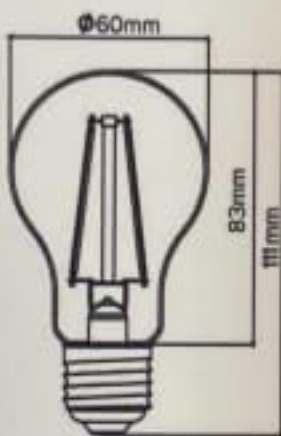

WB 15000h 220-240V~ 50/60Hz

	Pnet	DF	IP	Ra	Temp.
60W	≤0.5W	>0.5	20	≥80	-10°C~40°C

**AIGOSTAR**

HLLEDA60-6GF-WIFI

**6**  
kWh/1000h

WB SMART LED FILAMENT A60  
E27 6W CCT/AMBER/6PCS  
New

Help

Download