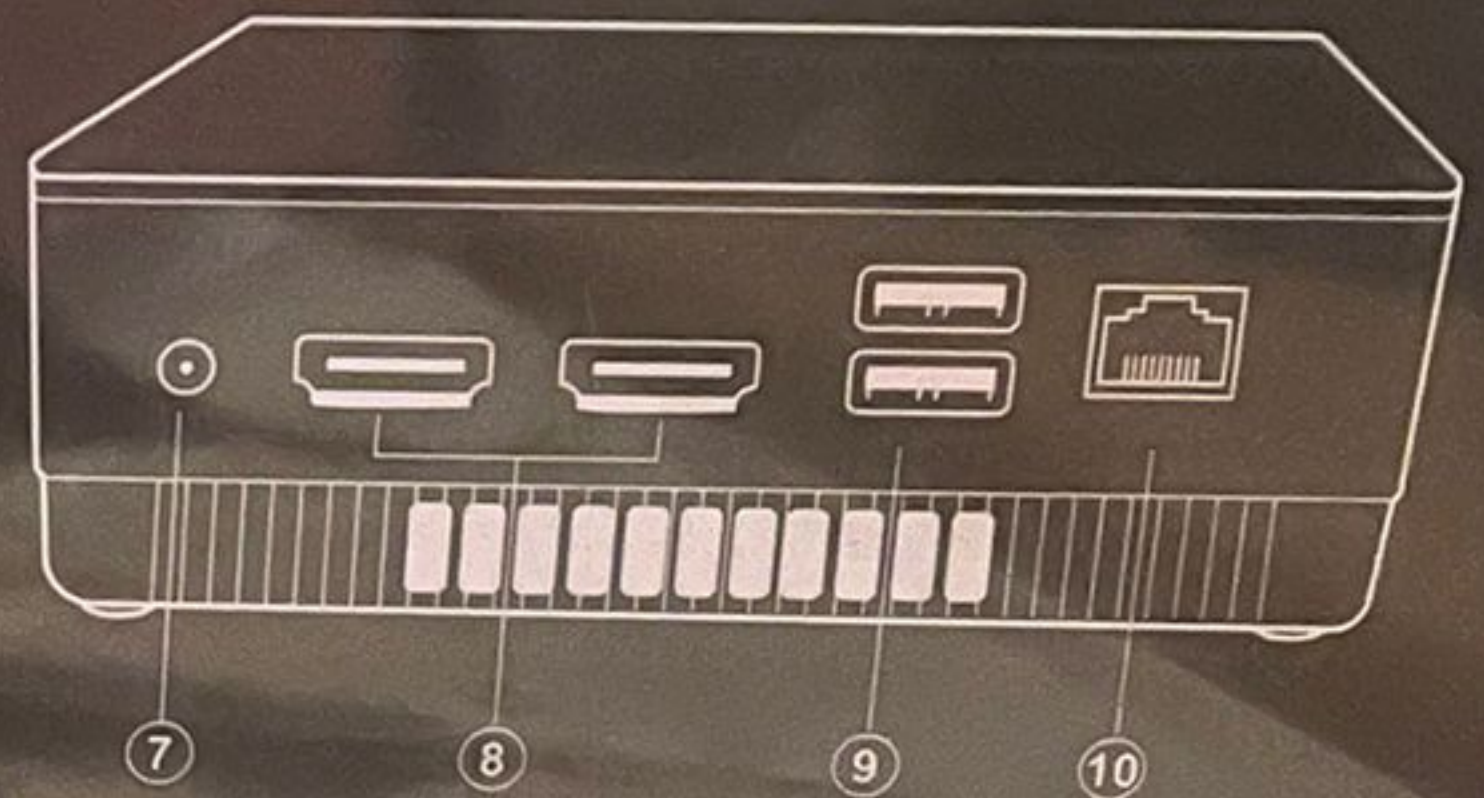

MINI PC : Chili RM20 Plus
CPU: Inter Jasper Lake N5105
RAM:16GB SSD: 512GB
OS: WINDOWS 11 HOME

SN : R2F4A2309000221

2023/09/15
HOT PEPPER MOBILE, INC. Made in China

MODEL : HPPMC20
FCCID : 2A33N-MC20

Hot Pepper Mobile, Inc. MADE IN CHINA

- | | |
|-----------------|-----------------|
| 1. Power Button | 2. Audio Jack |
| 3. Type-C | 4. USB 3.0 |
| 5. Lock Hole | 6. TF card Slot |
| 7. DC IN | 8. HDMI |
| 9. USB 3.0 | 10. RJ45 |