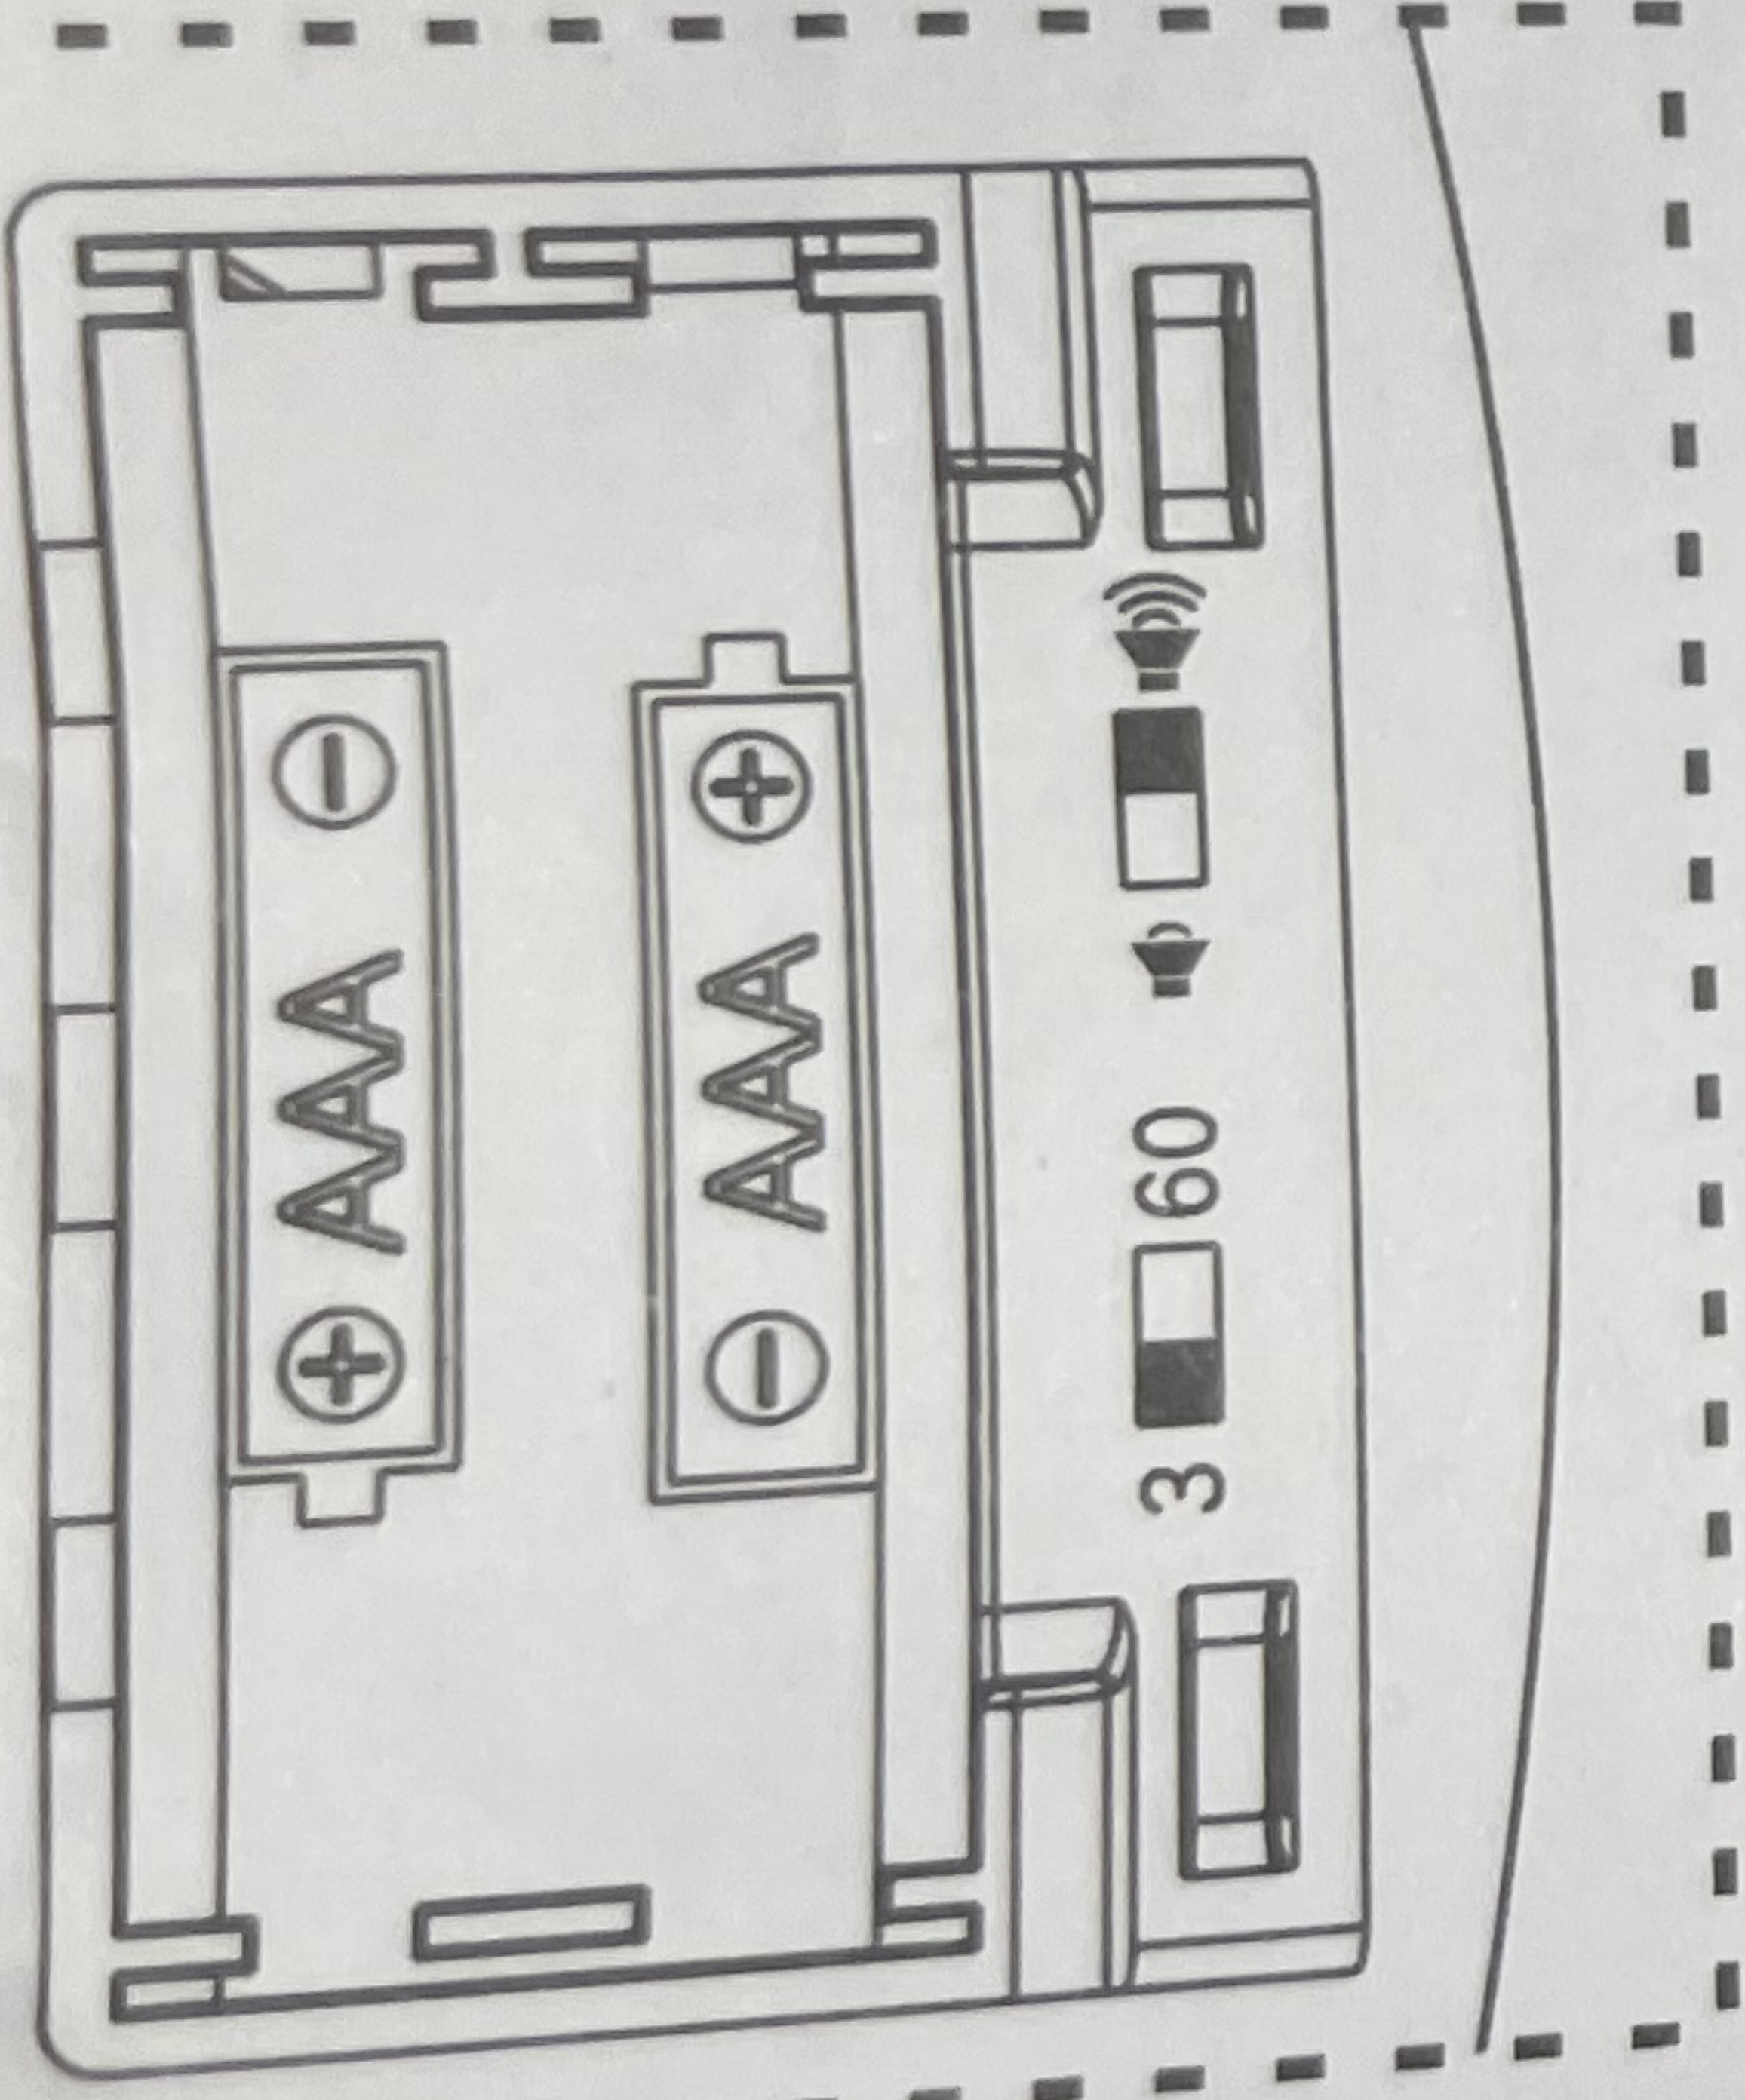

00 -alarm duration 00 sec

...turn the  
...clockwise  
...on the 0  
...wise the  
...be damaged.

- ★ " [Speaker icon] [Battery level icon] " = alarm volume low
- [Speaker icon] [Battery level icon] = alarm volume high