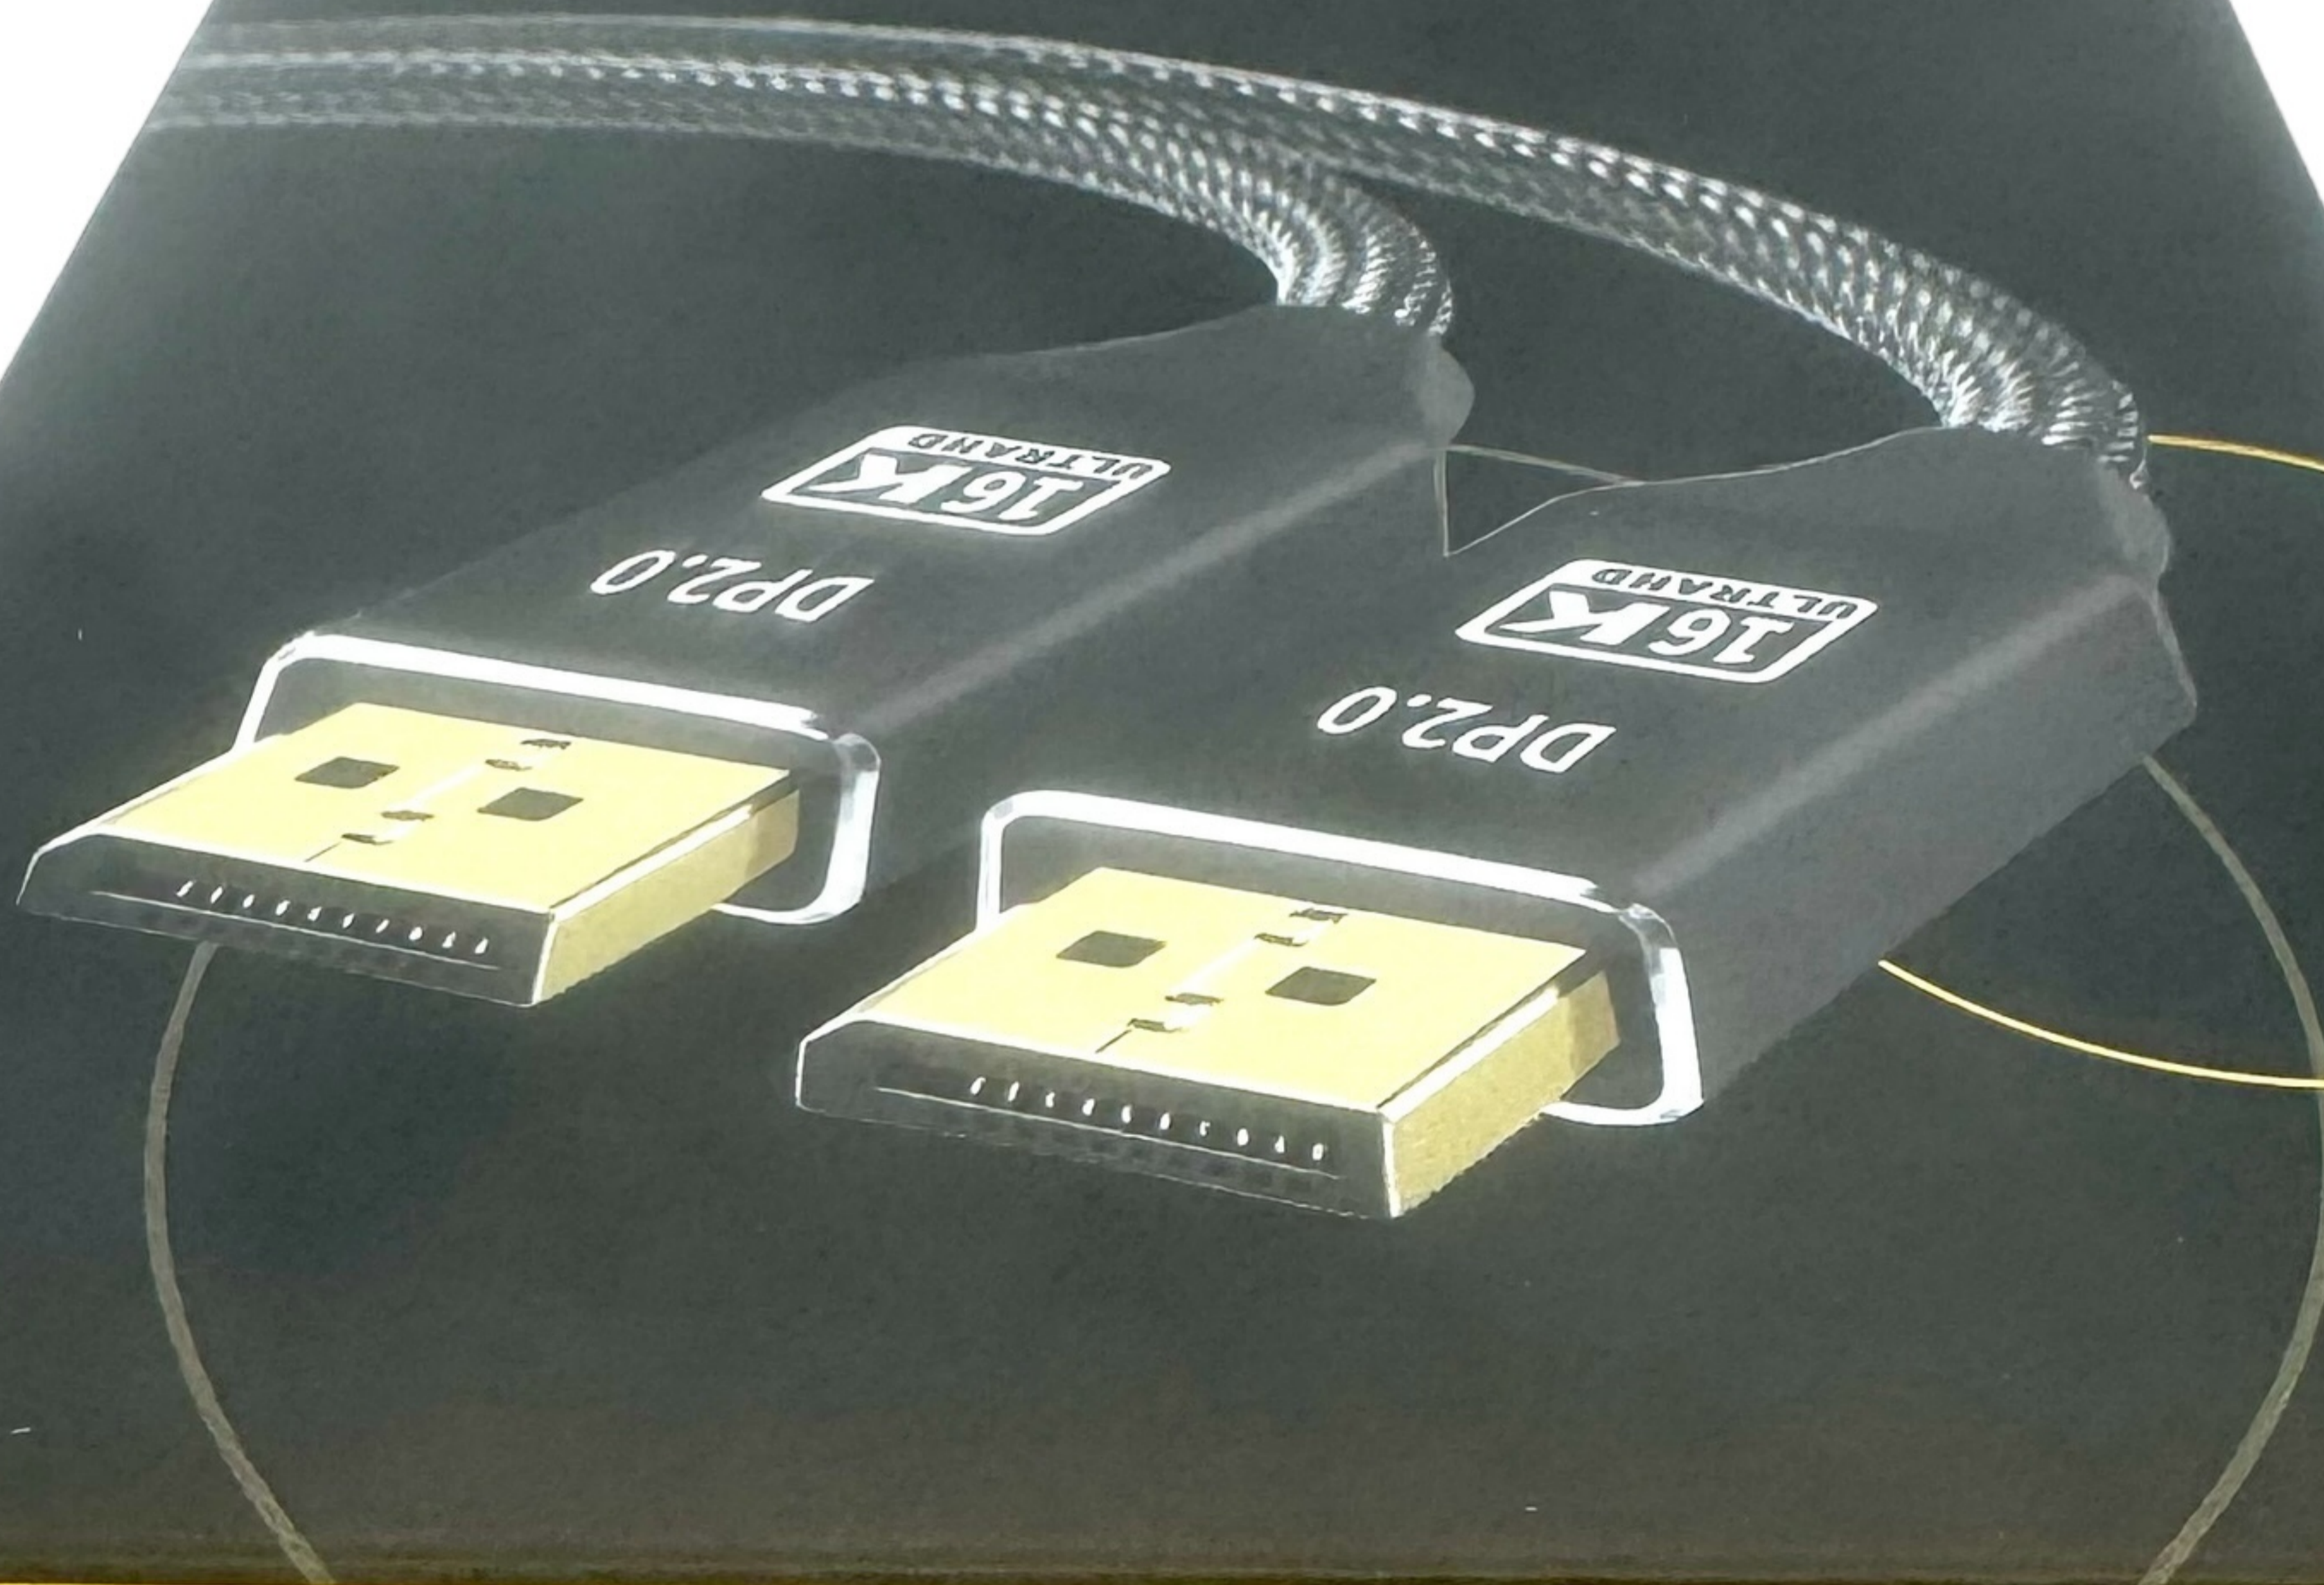

THUNDER  GOLD

DISPLAYPORT KABEL

CE 

DESIGNED IN THE NETHERLANDS