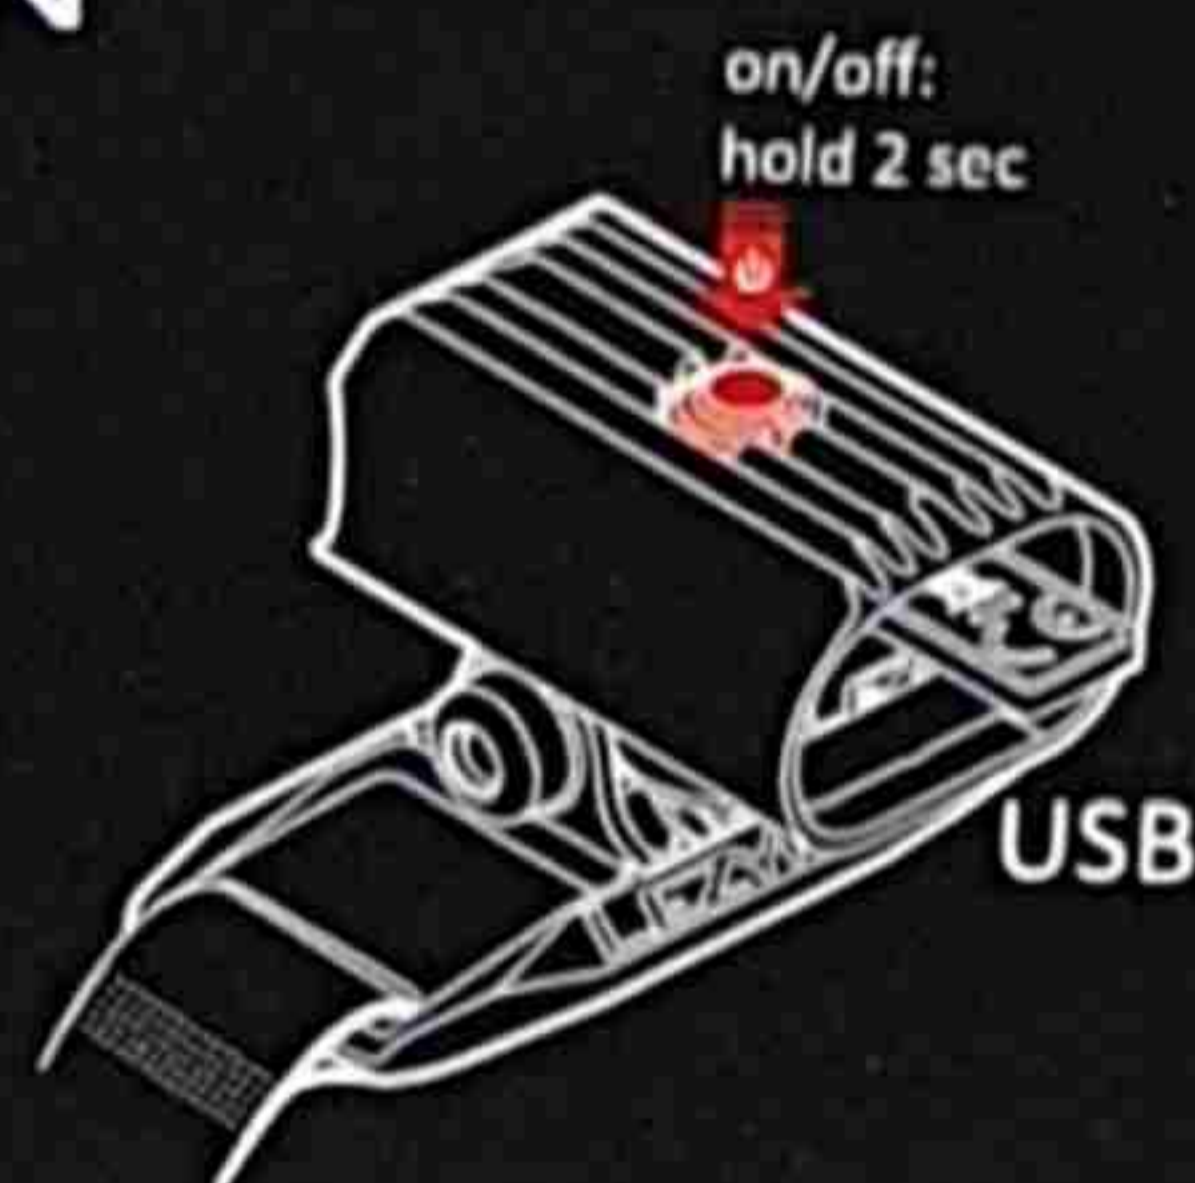

ENGINEERED DESIGN

www.lezyne.com

- Please read all instructions before use
- *Lea todas las instrucciones antes de usar*
- *Veillez lire les instructions avant utilisation*
- *Bitte lesen Sie vor dem ersten Gebrauch alle Anweisungen durch*
- *ご使用前に必ず取扱説明書をご覧ください。*