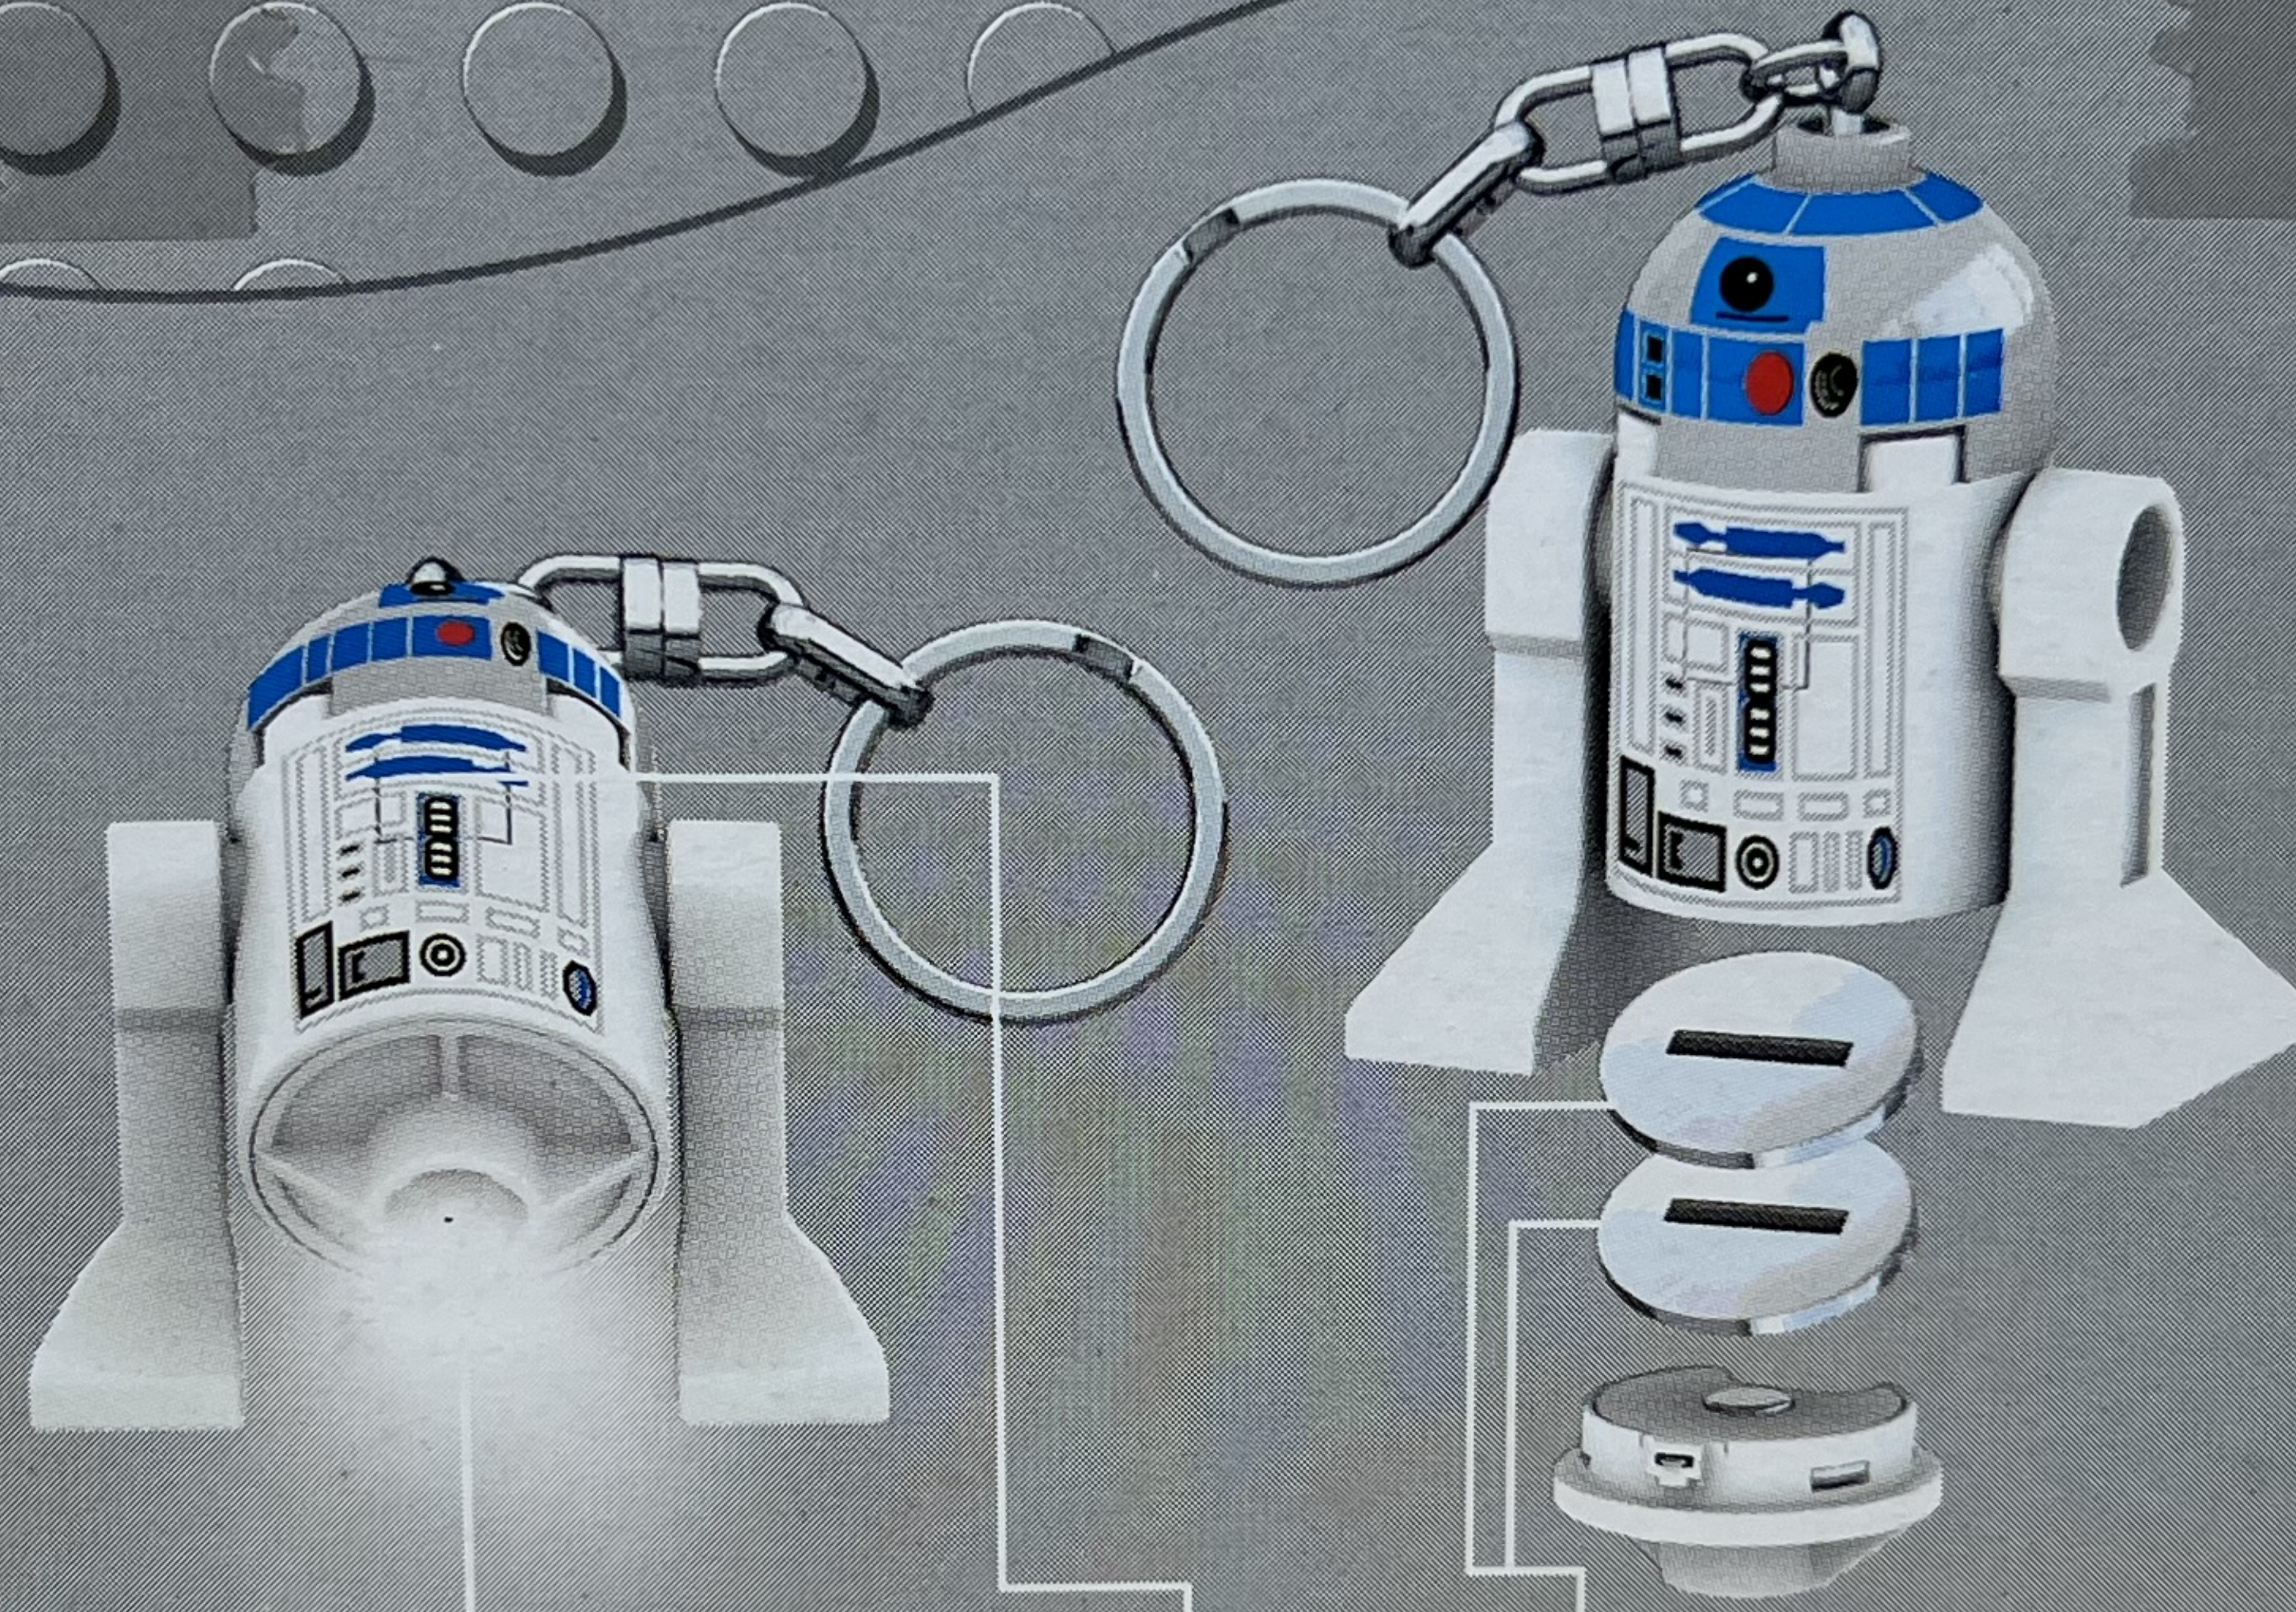

STAR WARS

1x LED

2x CR2025 3V

Q.C. PASSED

5 BE

WARNING! Not suitable for children under 3 years. Contains small parts.

LEGO, the LEGO logo, the Knob configuration and the Minifigure are trademarks of the LEGO Group. ©2015 The LEGO Group.