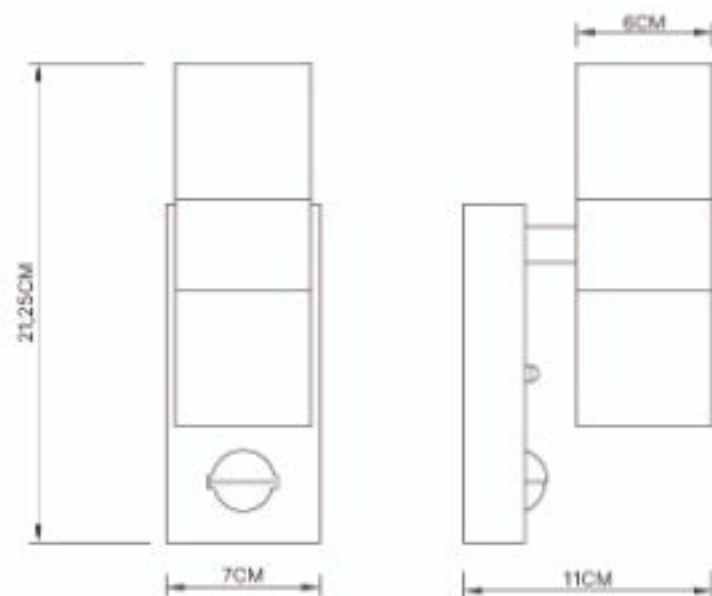

ACHEK

LN8000000C20366S

- Black
- 2x GU10 (excl.)
- Max. 35W
- 220-240V~60Hz

www.olucia.com
Made in China

Outdoor

2 YEAR WARRANTY
www.olucia.com/warranty

Olucia

Olucia
Kernreactorstraat 17
3903 LG Veenendaal
The Netherlands