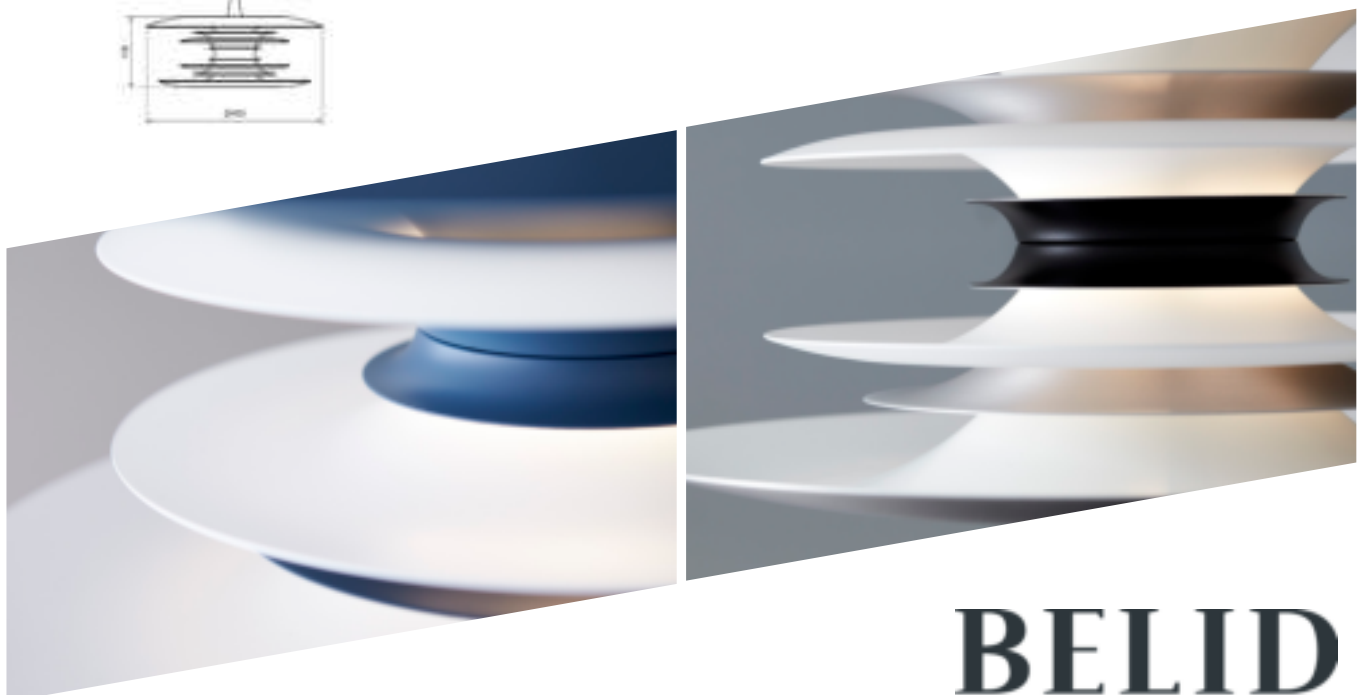

DIABLO

The exclusive Diablo series includes pendants, wall, floor and table luminaire. The design is created to frame the light in a soft and beautiful way and the vivid expression of the lamp gives character and personality to your home.

Design: Joakim Fihn

Item no.	1445
Category	Pendant
Material	Metal
Cord length	2,8 m
Dimmable function	No
Voltage	230V
Socket	E14
Wattage max	10W
Energy Class	A++-A
Classification	
IP Class	IP20
Height mm	156
Ø mm	400
Product weight kg	1,8
Light source included	Yes, E14 LED 5,5 W (866606)
Kelvin	2700 K
Lumen	470 lm