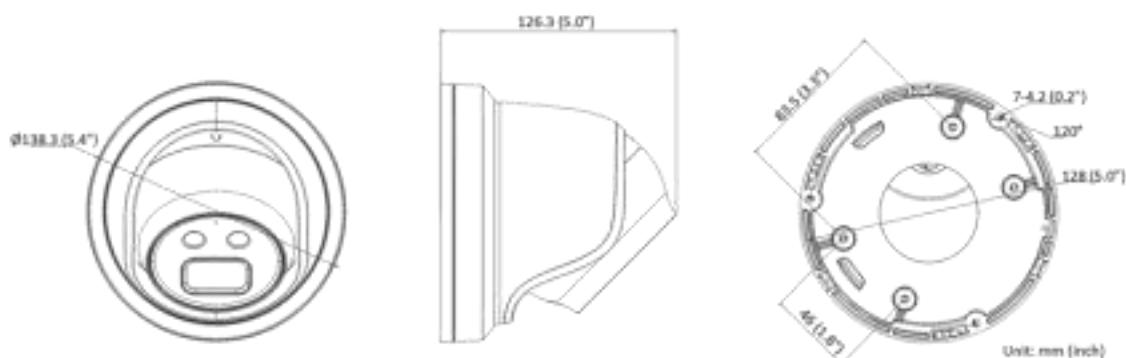

Available Model

DS-2CD2346G2-I (2.8 mm, 4 mm, 6 mm)

DS-2CD2346G2-IU (2.8 mm, 4 mm, 6 mm)

Dimension