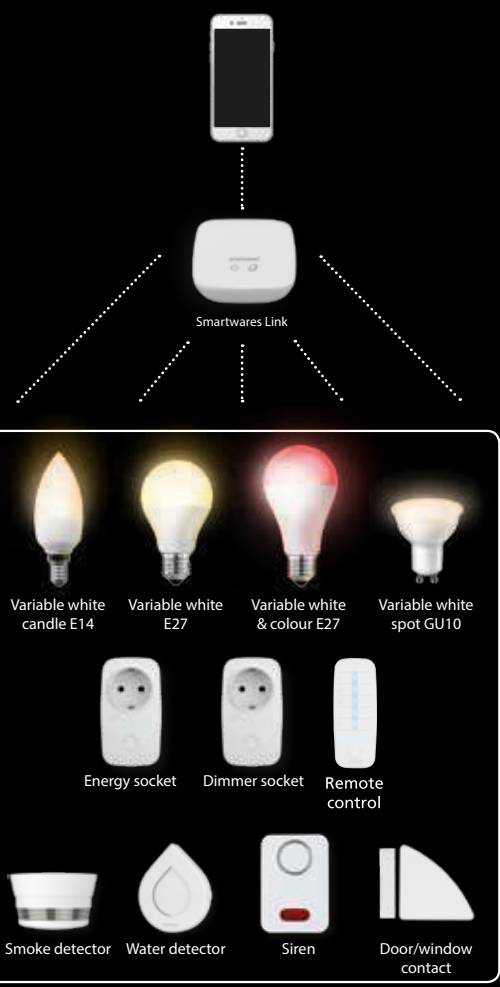

A smoke detector warns you about fire, but what happens when you are not at home? With the smart smoke detector set you and your emergency contacts receive a notification on your smartphone. The two smoke detectors are connected via the Smartwares Link and warn you with a loud alarm and a notification via the HomeWizard Link app, wherever you are.

smartwares Europe
Jules Verneweg 87
5015 BH Tilburg
The Netherlands
service.smartwares.eu

Specifications smoke detector
868 MHz
Battery: CR123A
Battery life time: 5 years
85dB
Interconnectable up to 32 smoke detectors

Specifications Link
868 MHz
100 - 240V - 50-60Hz
Wattage: 3W