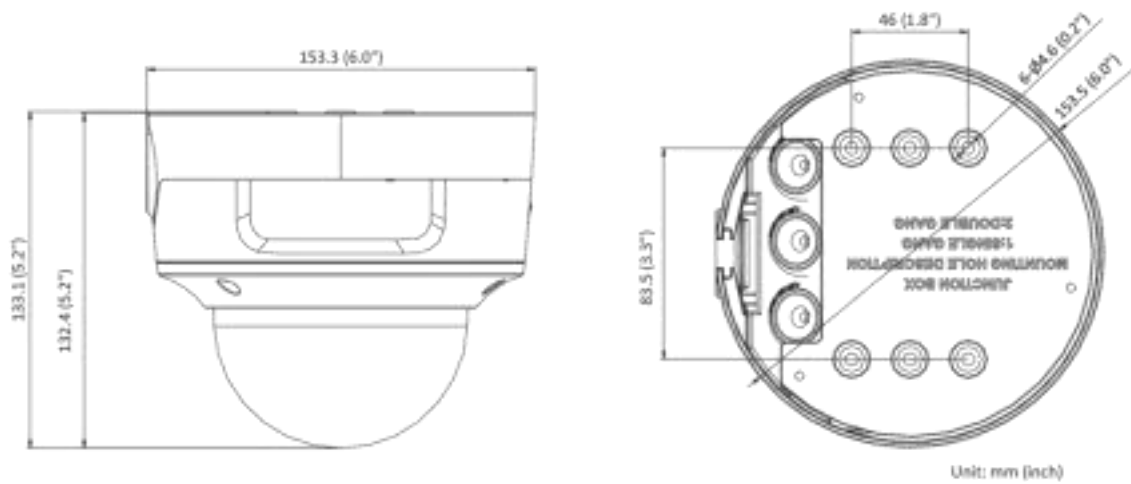

▪ **Dimension**

▪ **Accessory**

DS-1476ZJ-SUS
Corner Mount

DS-1475ZJ-SUS
Vertical Pole Mount

DS-1227ZJ-DM37
Inceiling Mount

DS-1473ZJ-155B
Wall Mount