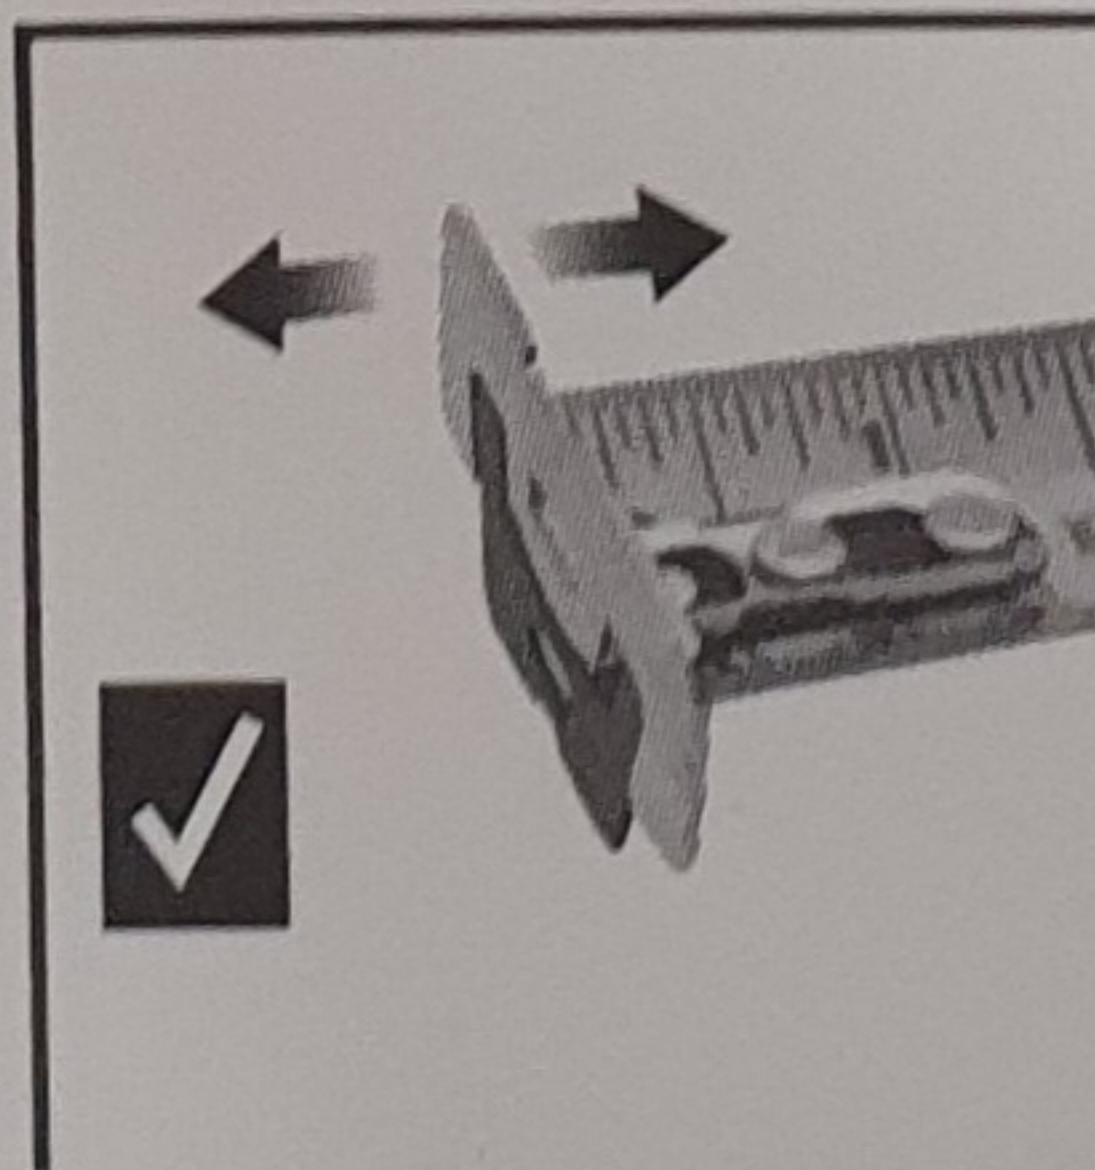

STANLEY®

FATMAX®

Interchangable Hooks

+

=

+

=

XTHT0-33671

5m x32mm

3 2 5 3 5 6 0 3 3 6 7 1 4 >

UK Importer - STANLEY UK, 270 Bath Rd
Slough SL1 4DX, England

© 2018 Stanley Black & Decker
Egide Walschaertsstraat 14-16
2800 Mechelen, Belgium
www.STANLEYTOOLS.com

MADE IN THAILAND