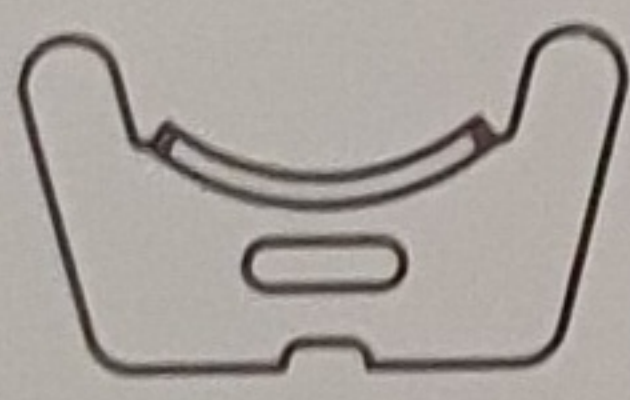

STANLEY®

FATMAX®

Interchangable Hooks

+

=

+

=

XTHT0-33671

5m x32mm

3 2 5 3 5 6 0 3 3 6 7 1 4 >

UK Importer - STANLEY UK, 270 Bath Rd
Slough SL1 4DX, England

© 2018 Stanley Black & Decker
Egide Walschaertsstraat 14-16
2800 Mechelen, Belgium
www.STANLEYTOOLS.com

MADE IN THAILAND